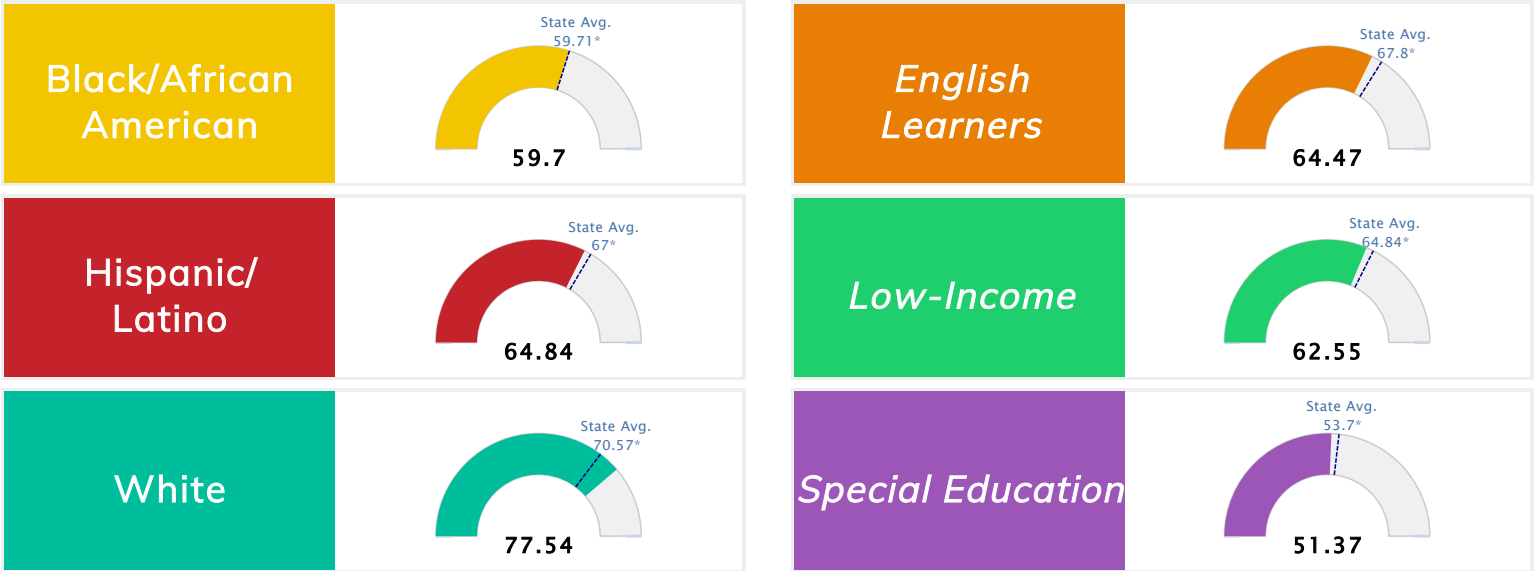

ELA % Tested	Math % Tested		ELA % Tested	Math % Tested
All Students	100.00%	100.00%			
Black / African American	100.00%	100.00%	English Learners	100.00%	100.00%
Hispanic / Latino	100.00%	100.00%	Economically Disadvantaged	100.00%	100.00%
White	100.00%	100.00%	Students with Disabilities	100.00%	100.00%

Prepared by the Arkansas Department of Education: Division of Elementary and Secondary Education