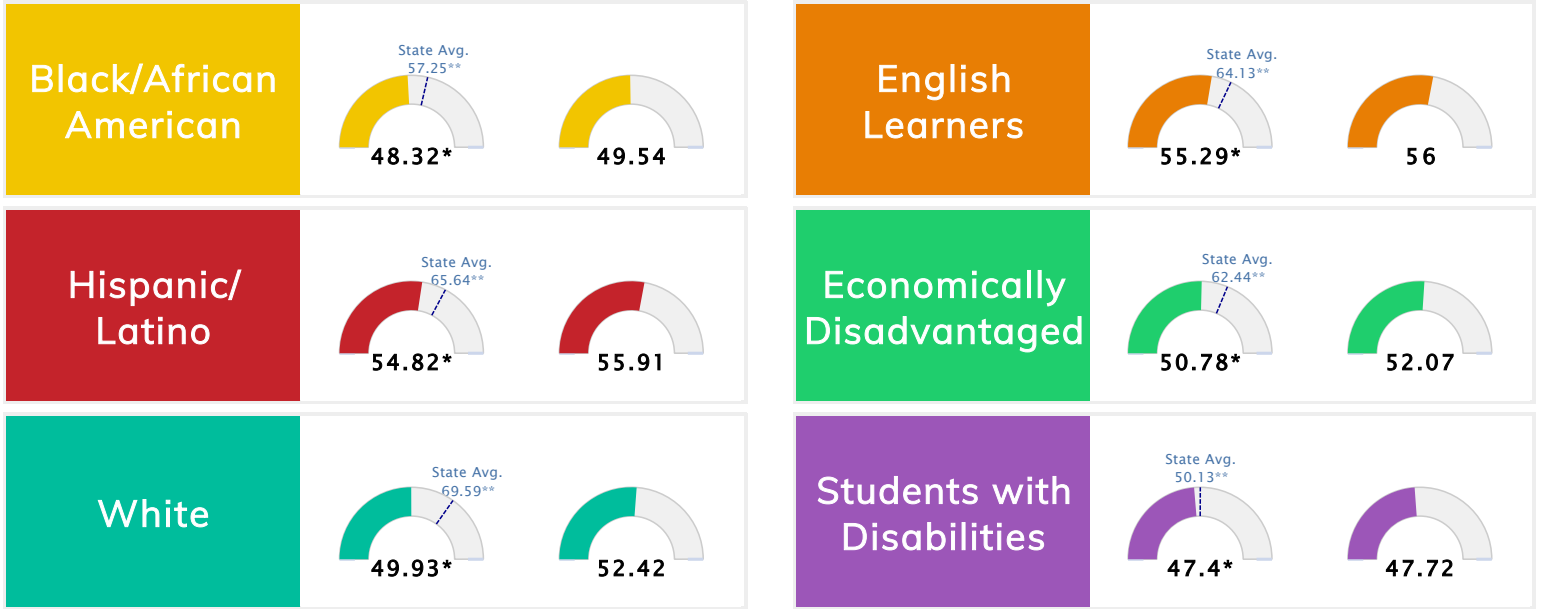

ELA % Tested	Math % Tested		ELA % Tested	Math % Tested

All Students	83.56%	83.39%			
Black / African American	82.27%	83.00%	English Learners	91.10%	91.10%
Hispanic / Latino	88.48%	86.67%	Economically Disadvantaged	83.70%	83.53%
White	70.59%	64.71%	Students with Disabilities	88.68%	86.79%

Prepared by the Arkansas Department of Education: Division of Elementary and Secondary Education