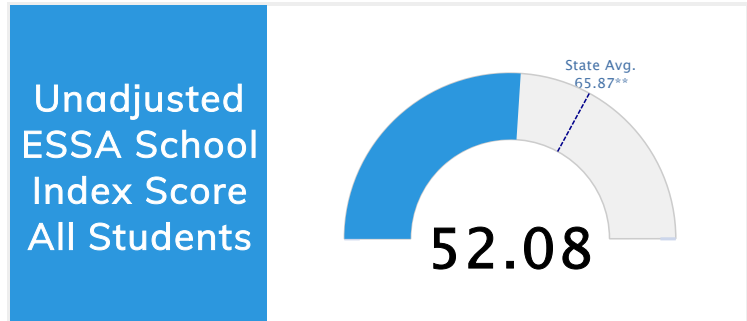

2020 - 2021 • Accountability At-a-Glance • Mabelvale Middle School

Contact Information
Mabelvale Middle School | Little Rock School District
Principal: Jasmine Geter | Superintendent: Jermall Wright
10811 Mabelvale West Mabelvale, AR 72103-
http://www.mabelvalemiddle.org | (501) 447-3000

Student Information			
Grades	6 - 8	Total Enrollment	584
Black	66.78%	<i>English Learners</i>	22.60%
Hispanic	28.94%	<i>Economically Disadvantaged</i>	92.64%
White	2.91%	<i>Students with Disabilities</i>	16.44%

The Public School Rating System (A.C.A. § 6-15-2105) was suspended for the 2020-2021 school year by Act 89 of 2021

School Performance • ESSA School Index Score 2021

*To ensure stakeholders can draw reasonable conclusions about school performance, two scores are reported for all students and subgroups of students. This promotes increased transparency and ensures the information on performance is meaningful and comparable as required by Section 1111(c)(4)(E)(ii) of the Every Student Succeeds Act.

Two scores reported (If both scores are equal the school tested 95% or more students):

- **Adjusted ESSA School Index score:** The Annual ESSA School Index Score follows the approved [ESSA Business Rules](#).
- **Unadjusted ESSA School Index score:** This score reflects school performance for full academic year students that were tested regardless of whether 95% of students tested. Please see percent tested below. These data should only be used to facilitate discussions regarding the impact of COVID-19.

**State Average of ESSA School Index Scores for Grade Span.