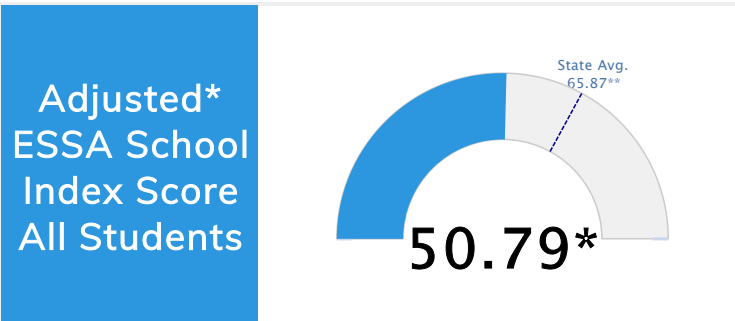

2020 - 2021 • Accountability At-a-Glance • Mabelvale Middle School

Contact Information
Mabelvale Middle School | Little Rock School District
Principal: Jasmine Geter | Superintendent: Jermall Wright
10811 Mabelvale West Mabelvale, AR 72103-
http://www.mabelvalemiddle.org | (501) 447-3000

Student Information			
Grades	6 - 8	Total Enrollment	584
Black	66.78%	<i>English Learners</i>	22.60%
Hispanic	28.94%	<i>Economically Disadvantaged</i>	92.64%
White	2.91%	<i>Students with Disabilities</i>	16.44%

The Public School Rating System (A.C.A. § 6-15-2105) was suspended for the 2020-2021 school year by Act 89 of 2021

School Performance • ESSA School Index Score 2021

*To ensure stakeholders can draw reasonable conclusions about school performance, two scores are reported for all students and subgroups of students. This promotes increased transparency and ensures the information on performance is meaningful and comparable as required by Section 1111(c)(4)(E)(ii) of the Every Student Succeeds Act.

Two scores reported (If both scores are equal the school tested 95% or more students):

- **Adjusted ESSA School Index score:** The Annual ESSA School Index Score follows the approved [ESSA Business Rules](#).
- **Unadjusted ESSA School Index score:** This score reflects school performance for full academic year students that were tested regardless of whether 95% of students tested. Please see percent tested below. These data should only be used to facilitate discussions regarding the impact of COVID-19.

**State Average of ESSA School Index Scores for Grade Span.