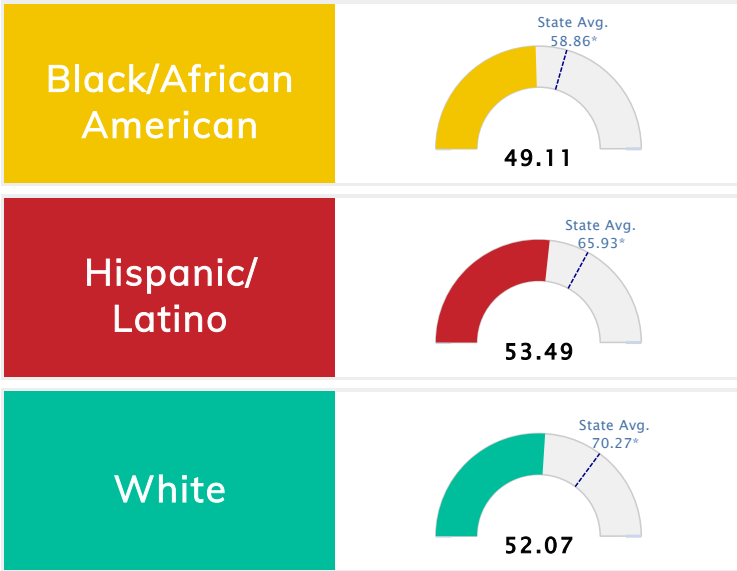

ELA % Tested	Math % Tested		ELA % Tested	Math % Tested
All Students	98.93%	98.93%			
Black / African American	98.84%	98.84%	English Learners	99.41%	99.41%
Hispanic / Latino	99.45%	99.45%	Economically Disadvantaged	98.97%	98.97%
White	96.00%	96.00%	Students with Disabilities	98.94%	98.94%

Prepared by the Arkansas Department of Education: Division of Elementary and Secondary Education