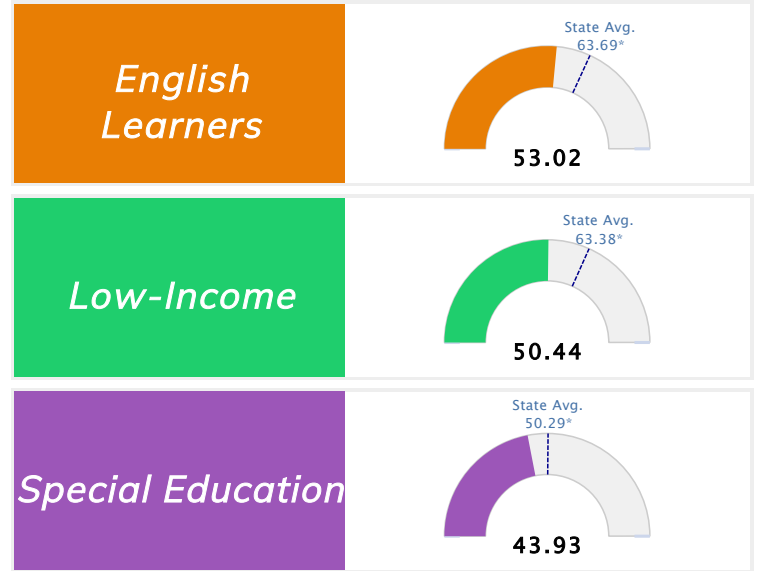

ELA % Tested	Math % Tested		ELA % Tested	Math % Tested
All Students	98.93%	98.93%			
Black / African American	98.84%	98.84%	English Learners	99.41%	99.41%
Hispanic / Latino	99.45%	99.45%	Economically Disadvantaged	98.97%	98.97%
White	96.00%	96.00%	Students with Disabilities	98.94%	98.94%

Prepared by the Arkansas Department of Education: Division of Elementary and Secondary Education