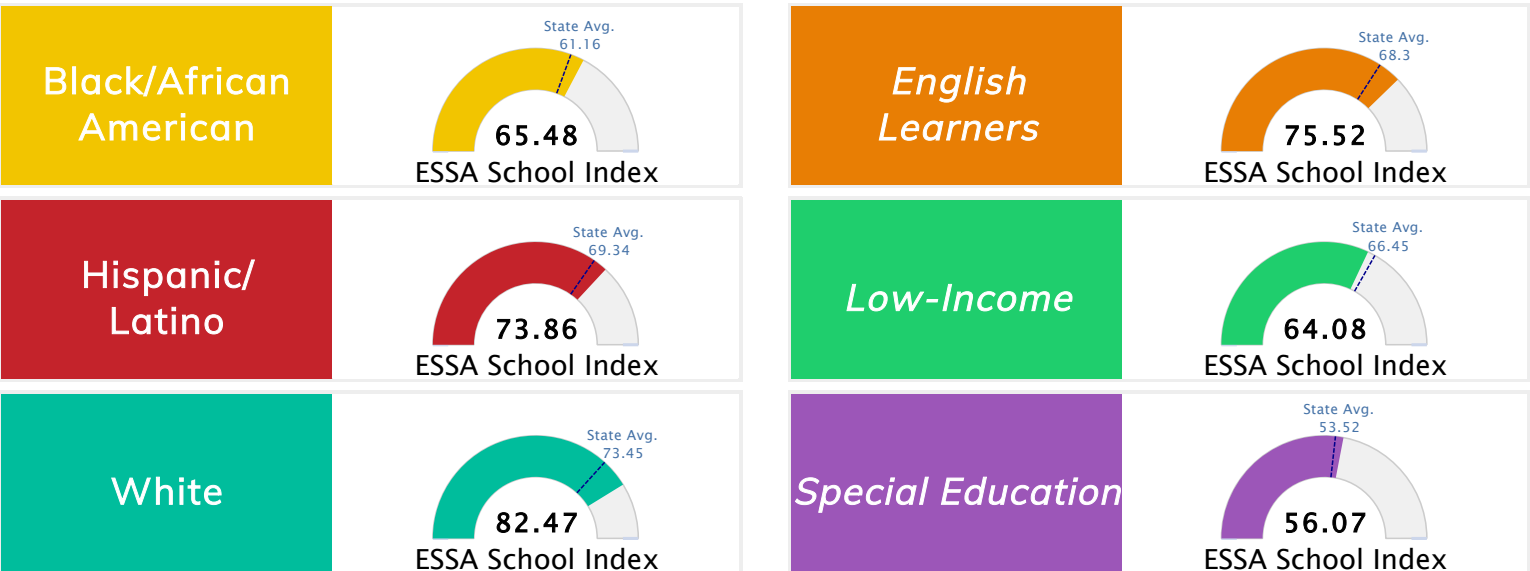

Note: Full color represents score

Prepared by the Arkansas Department of Education