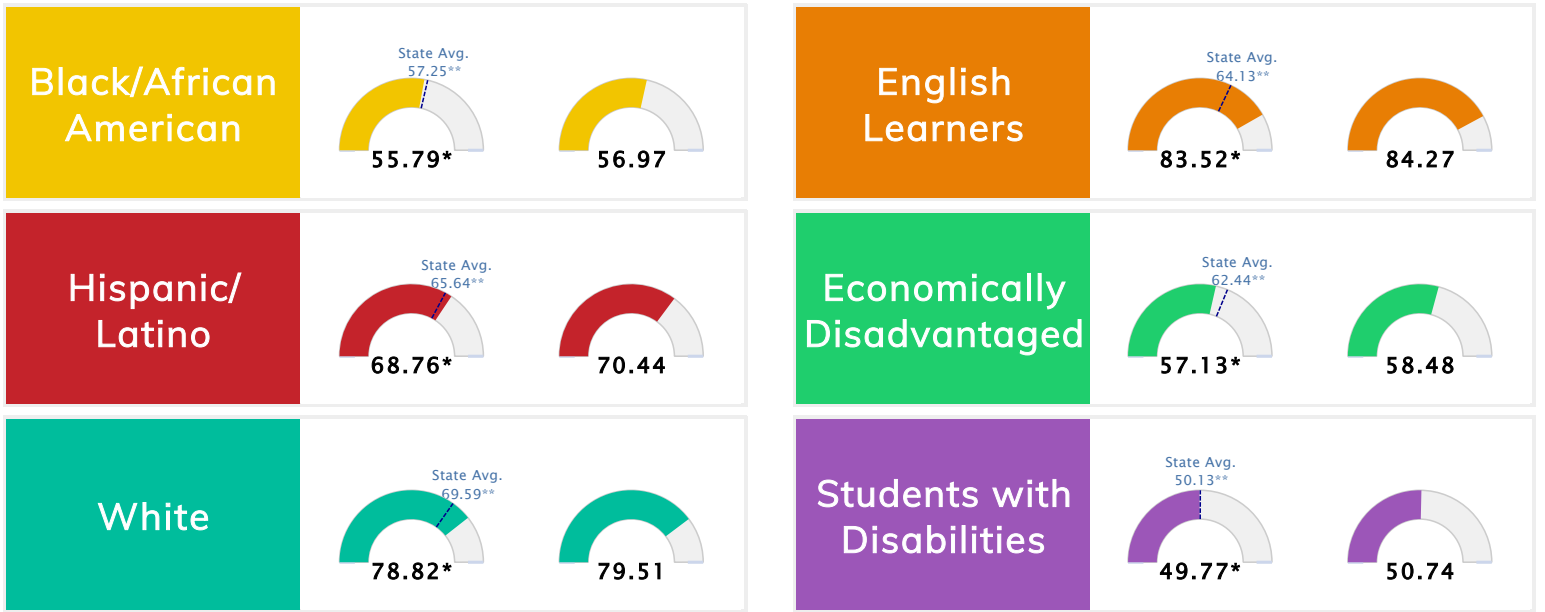

ELA % Tested   Math % Tested   ELA % Tested   Math % Tested

All Students	91.79%	93.72%		
Black / African American	89.41%	92.75%	English Learners	90.70% / 93.02%
Hispanic / Latino	89.47%	89.47%	Economically Disadvantaged	89.39% / 92.42%
White	94.24%	95.10%	Students with Disabilities	79.84% / 86.05%

Prepared by the Arkansas Department of Education: Division of Elementary and Secondary Education