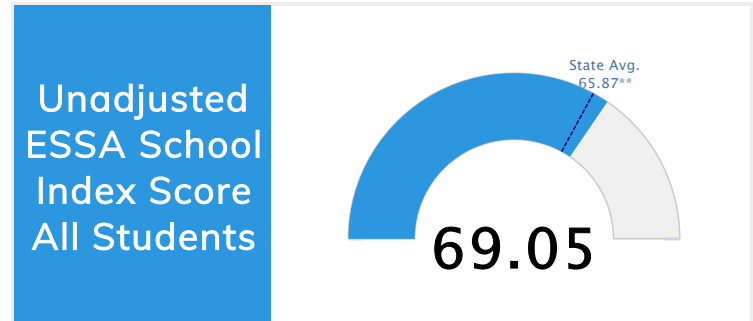

2020 - 2021 • Accountability At-a-Glance • Pinnacle View Middle School

Contact Information
Pinnacle View Middle School | Little Rock School District
Principal: Takecia Campbell | Superintendent: Jermall Wright
5701 Ranch Drive Little Rock, AR 72223-
http://www.lrsd.org | (501) 447-8500

Student Information			
Grades	6 - 8	Total Enrollment	903
Black	44.19%	<i>English Learners</i>	4.10%
Hispanic	5.20%	<i>Economically Disadvantaged</i>	47.95%
White	38.87%	<i>Students with Disabilities</i>	14.73%

The Public School Rating System (A.C.A. § 6-15-2105) was suspended for the 2020-2021 school year by Act 89 of 2021

School Performance • ESSA School Index Score 2021

*To ensure stakeholders can draw reasonable conclusions about school performance, two scores are reported for all students and subgroups of students. This promotes increased transparency and ensures the information on performance is meaningful and comparable as required by Section 1111(c)(4)(E)(ii) of the Every Student Succeeds Act.

Two scores reported (If both scores are equal the school tested 95% or more students):

- **Adjusted ESSA School Index score:** The Annual ESSA School Index Score follows the approved [ESSA Business Rules](#).
- **Unadjusted ESSA School Index score:** This score reflects school performance for full academic year students that were tested regardless of whether 95% of students tested. Please see percent tested below. These data should only be used to facilitate discussions regarding the impact of COVID-19.

**State Average of ESSA School Index Scores for Grade Span.