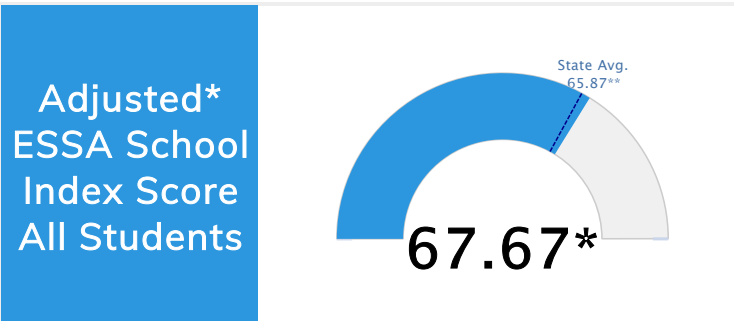

2020 - 2021 • Accountability At-a-Glance • Pinnacle View Middle School

Contact Information
Pinnacle View Middle School | Little Rock School District
Principal: Takecia Campbell | Superintendent: Jermall Wright
5701 Ranch Drive Little Rock, AR 72223-
http://www.lrsd.org | (501) 447-8500

Student Information			
Grades	6 - 8	Total Enrollment	903
Black	44.19%	<i>English Learners</i>	4.10%
Hispanic	5.20%	<i>Economically Disadvantaged</i>	47.95%
White	38.87%	<i>Students with Disabilities</i>	14.73%

The Public School Rating System (A.C.A. § 6-15-2105) was suspended for the 2020-2021 school year by Act 89 of 2021

School Performance • ESSA School Index Score 2021

*To ensure stakeholders can draw reasonable conclusions about school performance, two scores are reported for all students and subgroups of students. This promotes increased transparency and ensures the information on performance is meaningful and comparable as required by Section 1111(c)(4)(E)(ii) of the Every Student Succeeds Act.

Two scores reported (If both scores are equal the school tested 95% or more students):

- **Adjusted ESSA School Index score:** The Annual ESSA School Index Score follows the approved [ESSA Business Rules](#).
- **Unadjusted ESSA School Index score:** This score reflects school performance for full academic year students that were tested regardless of whether 95% of students tested. Please see percent tested below. These data should only be used to facilitate discussions regarding the impact of COVID-19.

**State Average of ESSA School Index Scores for Grade Span.