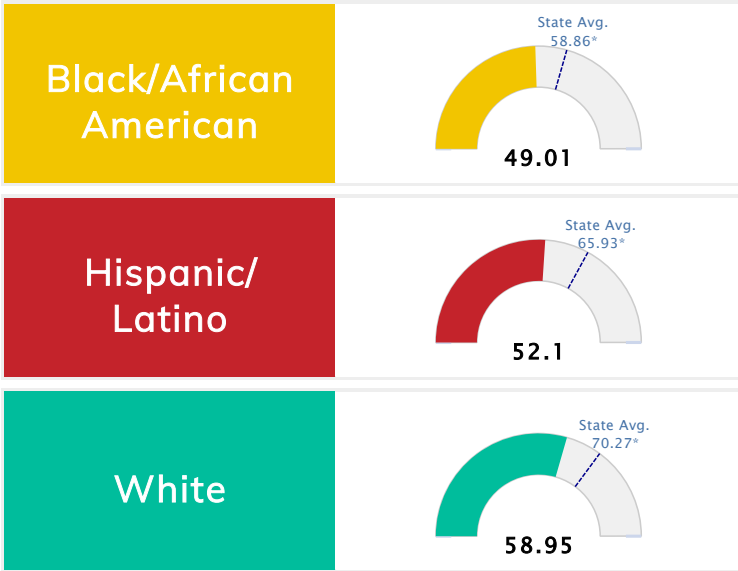

ELA % Tested	Math % Tested		ELA % Tested	Math % Tested
All Students	98.96%	98.81%			
Black / African American	98.65%	98.38%	English Learners	99.23%	99.23%
Hispanic / Latino	99.25%	99.25%	Economically Disadvantaged	99.11%	98.93%
White	100.00%	100.00%	Students with Disabilities	100.00%	100.00%

Prepared by the Arkansas Department of Education: Division of Elementary and Secondary Education