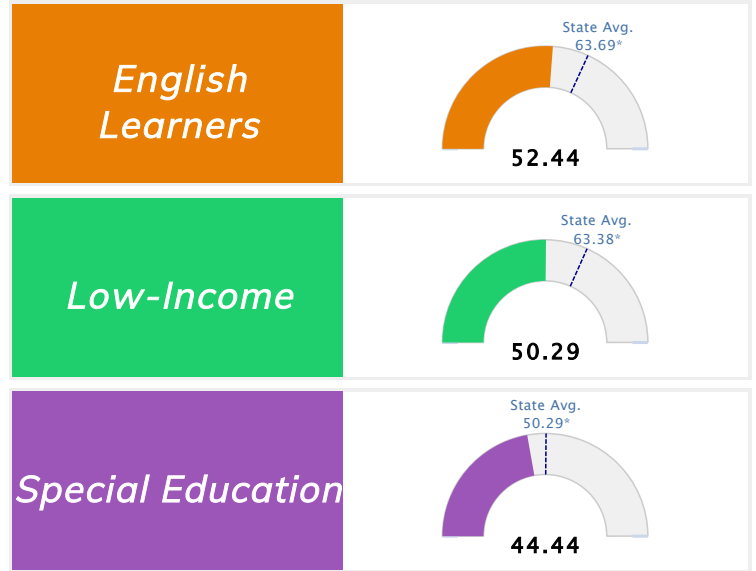

ELA % Tested	Math % Tested		ELA % Tested	Math % Tested
All Students	98.96%	98.81%			
Black / African American	98.65%	98.38%	English Learners	99.23%	99.23%
Hispanic / Latino	99.25%	99.25%	Economically Disadvantaged	99.11%	98.93%
White	100.00%	100.00%	Students with Disabilities	100.00%	100.00%

Prepared by the Arkansas Department of Education: Division of Elementary and Secondary Education