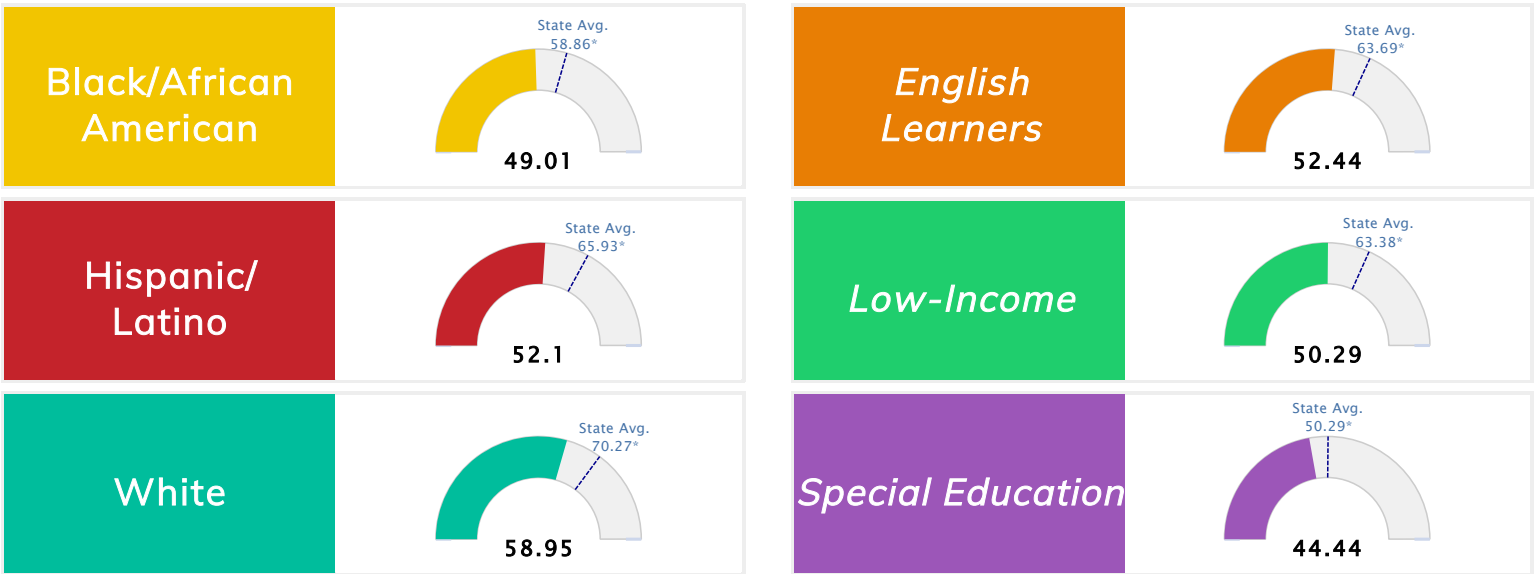

ELA % Tested	Math % Tested		ELA % Tested	Math % Tested
All Students	98.96%	98.81%			
Black / African American	98.65%	98.38%	English Learners	99.23%	99.23%
Hispanic / Latino	99.25%	99.25%	Economically Disadvantaged	99.11%	98.93%
White	100.00%	100.00%	Students with Disabilities	100.00%	100.00%

Prepared by the Arkansas Department of Education: Division of Elementary and Secondary Education