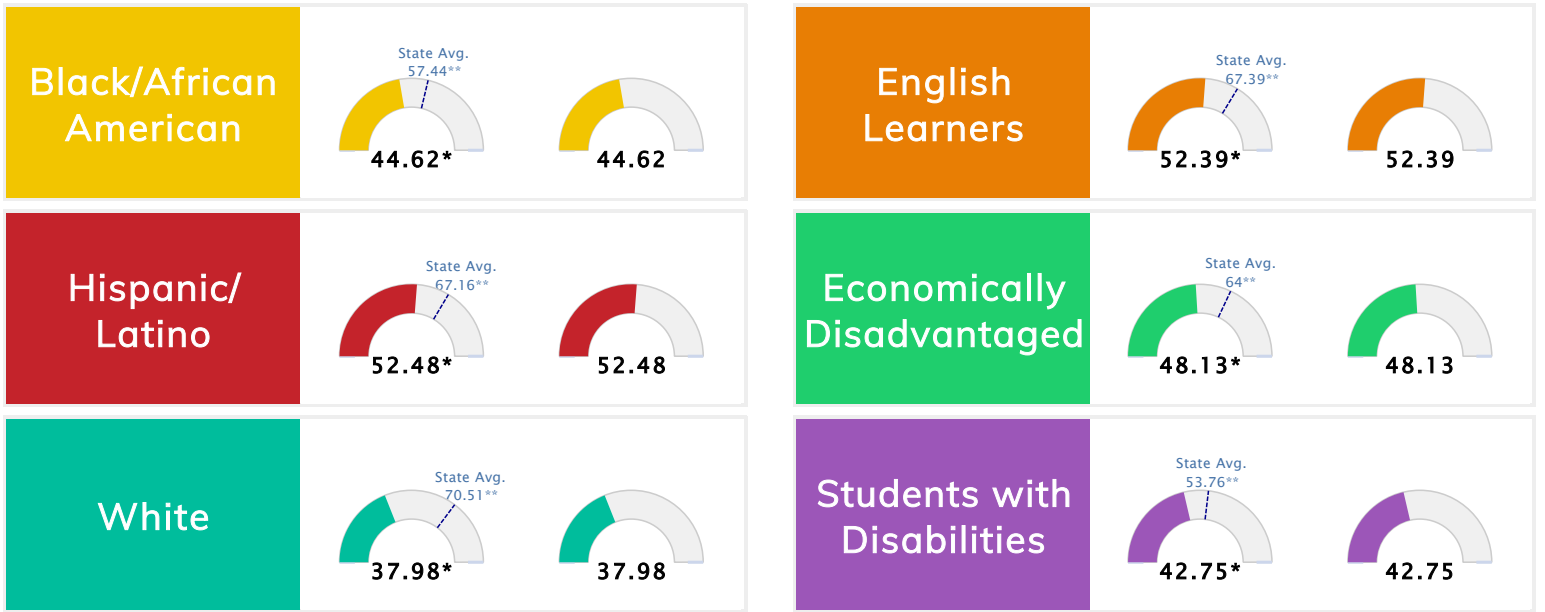

ELA % Tested	Math % Tested		ELA % Tested	Math % Tested

All Students	96.00%	96.44%			
Black / African American	95.71%	96.43%	English Learners	98.75%	98.75%
Hispanic / Latino	98.75%	98.75%	Economically Disadvantaged	96.00%	96.44%
White	60.00%	60.00%	Students with Disabilities	92.00%	92.00%

Prepared by the Arkansas Department of Education: Division of Elementary and Secondary Education