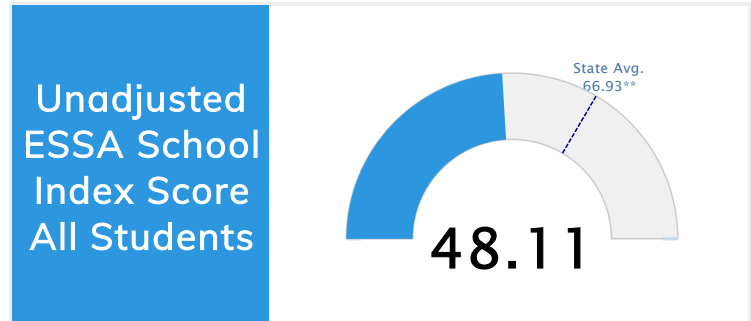

2020 - 2021 • Accountability At-a-Glance • Watson Elementary School

Contact Information
Watson Elementary School | Little Rock School District
Principal: Christopher Earl Jackson | Superintendent: Jermall Wright
7000 Valley Drive Little Rock, AR 72209-
http://www.lrsd.org | (501) 447-6800

Student Information			
Grades	K - 5	Total Enrollment	419
Black	62.53%	<i>English Learners</i>	34.13%
Hispanic	35.80%	<i>Economically Disadvantaged</i>	92.60%
White	1.43%	<i>Students with Disabilities</i>	13.84%

The Public School Rating System (A.C.A. § 6-15-2105) was suspended for the 2020-2021 school year by Act 89 of 2021

School Performance • ESSA School Index Score 2021

*To ensure stakeholders can draw reasonable conclusions about school performance, two scores are reported for all students and subgroups of students. This promotes increased transparency and ensures the information on performance is meaningful and comparable as required by Section 1111(c)(4)(E)(ii) of the Every Student Succeeds Act.

Two scores reported (If both scores are equal the school tested 95% or more students):

- **Adjusted ESSA School Index score:** The Annual ESSA School Index Score follows the approved [ESSA Business Rules](#).
- **Unadjusted ESSA School Index score:** This score reflects school performance for full academic year students that were tested regardless of whether 95% of students tested. Please see percent tested below. These data should only be used to facilitate discussions regarding the impact of COVID-19.

**State Average of ESSA School Index Scores for Grade Span.