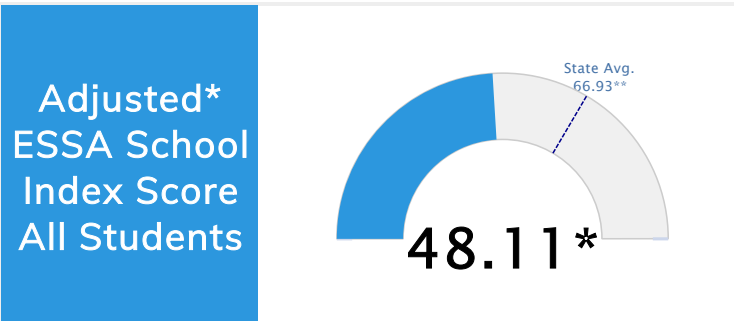

2020 - 2021 • Accountability At-a-Glance • Watson Elementary School

Contact Information
Watson Elementary School | Little Rock School District
Principal: Christopher Earl Jackson | Superintendent: Jermall Wright
7000 Valley Drive Little Rock, AR 72209-
http://www.lrsd.org | (501) 447-6800

Student Information			
Grades	K - 5	Total Enrollment	419
Black	62.53%	<i>English Learners</i>	34.13%
Hispanic	35.80%	<i>Economically Disadvantaged</i>	92.60%
White	1.43%	<i>Students with Disabilities</i>	13.84%

The Public School Rating System (A.C.A. § 6-15-2105) was suspended for the 2020-2021 school year by Act 89 of 2021

School Performance • ESSA School Index Score 2021

*To ensure stakeholders can draw reasonable conclusions about school performance, two scores are reported for all students and subgroups of students. This promotes increased transparency and ensures the information on performance is meaningful and comparable as required by Section 1111(c)(4)(E)(ii) of the Every Student Succeeds Act.

Two scores reported (If both scores are equal the school tested 95% or more students):

- **Adjusted ESSA School Index score:** The Annual ESSA School Index Score follows the approved [ESSA Business Rules](#).
- **Unadjusted ESSA School Index score:** This score reflects school performance for full academic year students that were tested regardless of whether 95% of students tested. Please see percent tested below. These data should only be used to facilitate discussions regarding the impact of COVID-19.

**State Average of ESSA School Index Scores for Grade Span.