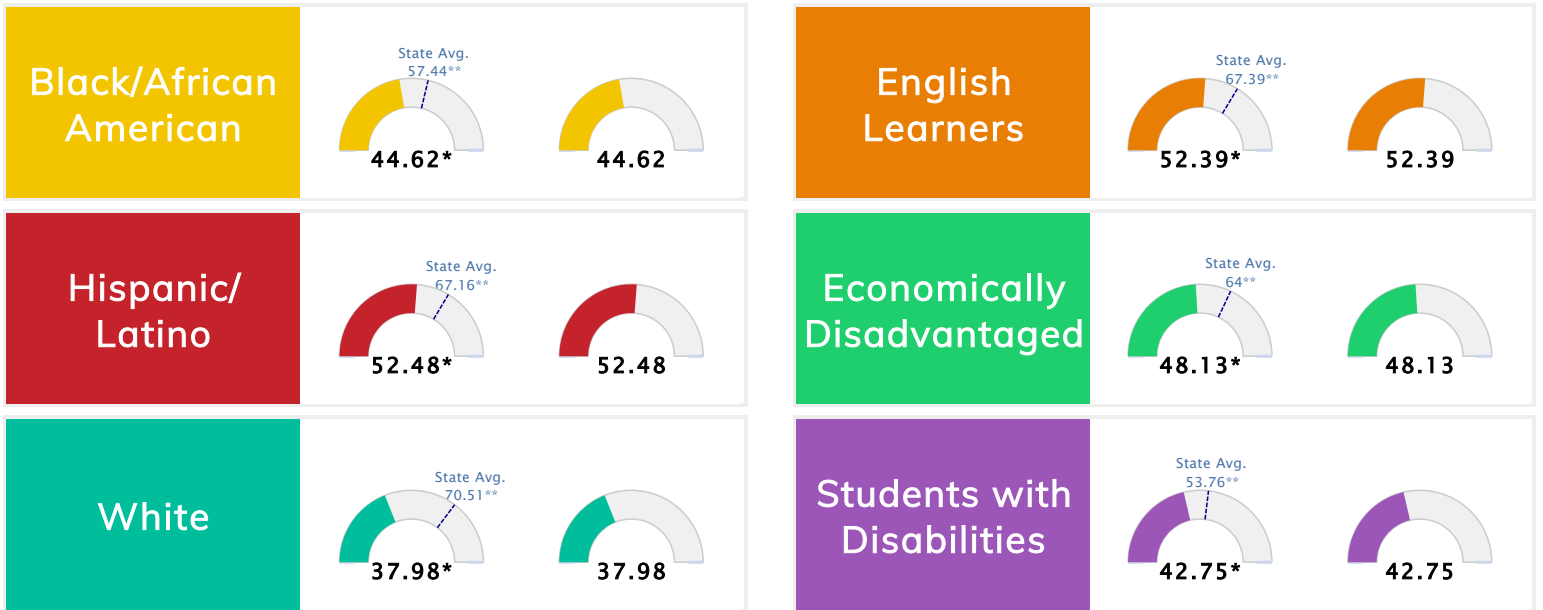

ELA % Tested	Math % Tested		ELA % Tested	Math % Tested

All Students	96.00%	96.44%			
Black / African American	95.71%	96.43%	English Learners	98.75%	98.75%
Hispanic / Latino	98.75%	98.75%	Economically Disadvantaged	96.00%	96.44%
White	60.00%	60.00%	Students with Disabilities	92.00%	92.00%

Prepared by the Arkansas Department of Education: Division of Elementary and Secondary Education