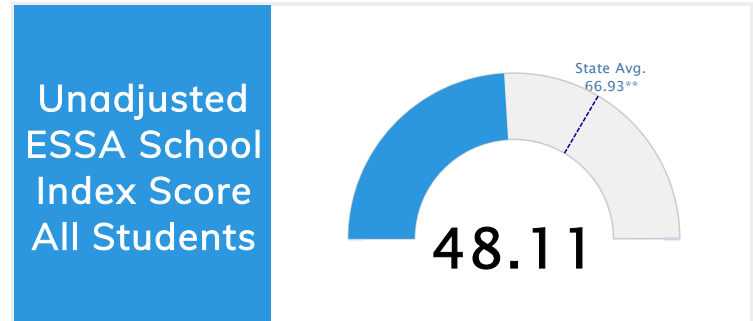

2020 - 2021 • Accountability At-a-Glance • Watson Elementary School

Contact Information
Watson Elementary School | Little Rock School District
Principal: Christopher Earl Jackson | Superintendent: Jermall Wright
7000 Valley Drive Little Rock, AR 72209-
http://www.lrsd.org | (501) 447-6800

Student Information			
Grades	K - 5	Total Enrollment	419
Black	62.53%	<i>English Learners</i>	34.13%
Hispanic	35.80%	<i>Economically Disadvantaged</i>	92.60%
White	1.43%	<i>Students with Disabilities</i>	13.84%

The Public School Rating System (A.C.A. § 6-15-2105) was suspended for the 2020-2021 school year by Act 89 of 2021

School Performance • ESSA School Index Score 2021

*To ensure stakeholders can draw reasonable conclusions about school performance, two scores are reported for all students and subgroups of students. This promotes increased transparency and ensures the information on performance is meaningful and comparable as required by Section 1111(c)(4)(E)(ii) of the Every Student Succeeds Act.

Two scores reported (If both scores are equal the school tested 95% or more students):

- **Adjusted ESSA School Index score:** The Annual ESSA School Index Score follows the approved [ESSA Business Rules](#).
- **Unadjusted ESSA School Index score:** This score reflects school performance for full academic year students that were tested regardless of whether 95% of students tested. Please see percent tested below. These data should only be used to facilitate discussions regarding the impact of COVID-19.

**State Average of ESSA School Index Scores for Grade Span.