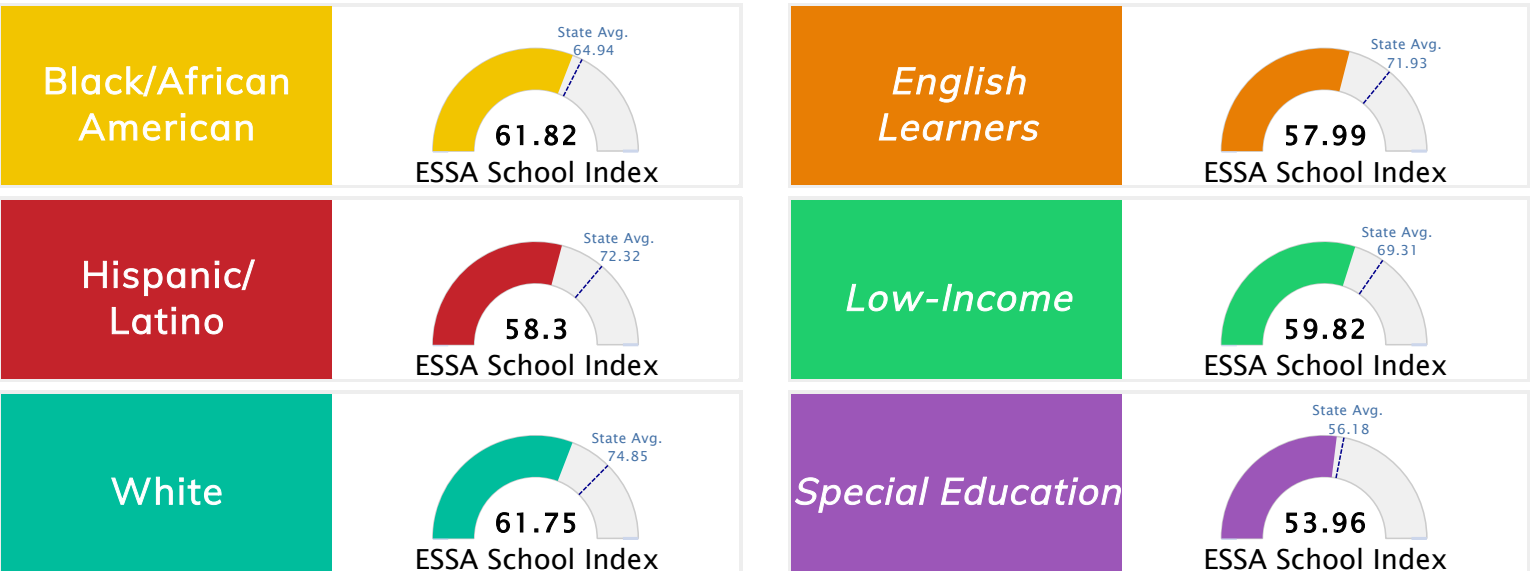

Note: Full color represents score

Prepared by the Arkansas Department of Education