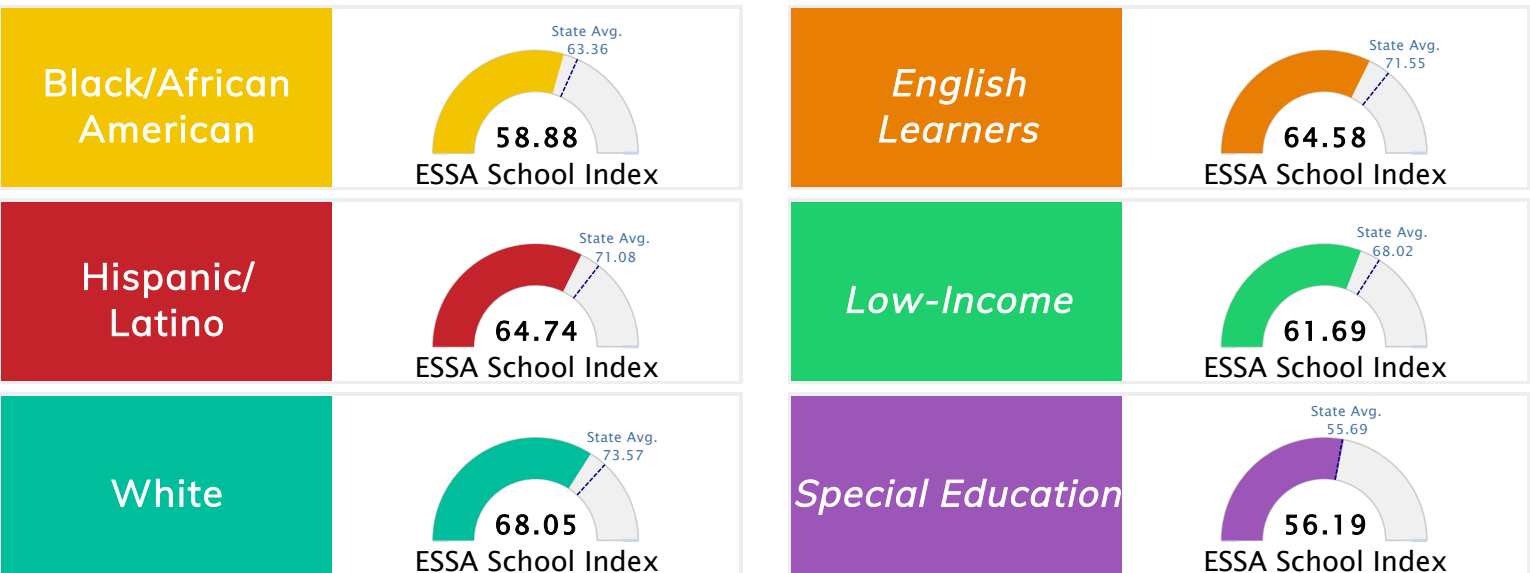

Note: Full color represents score

Prepared by the Arkansas Department of Education