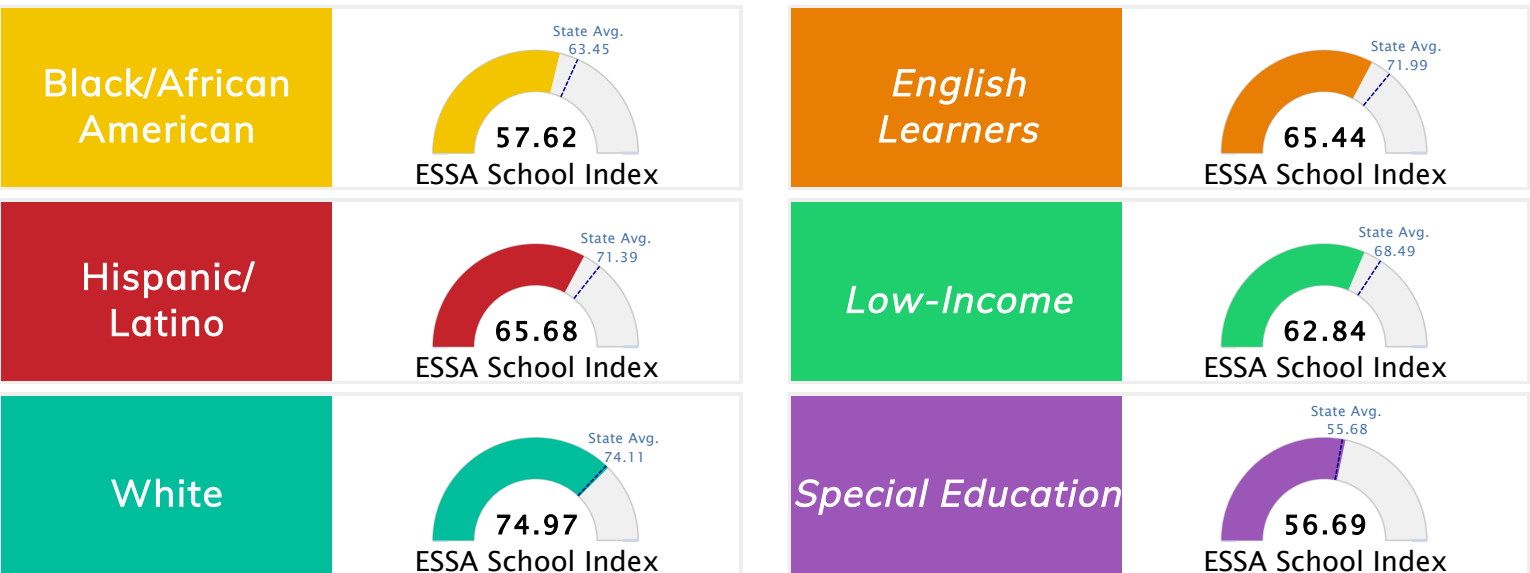

Note: Full color represents score

Prepared by the Arkansas Department of Education