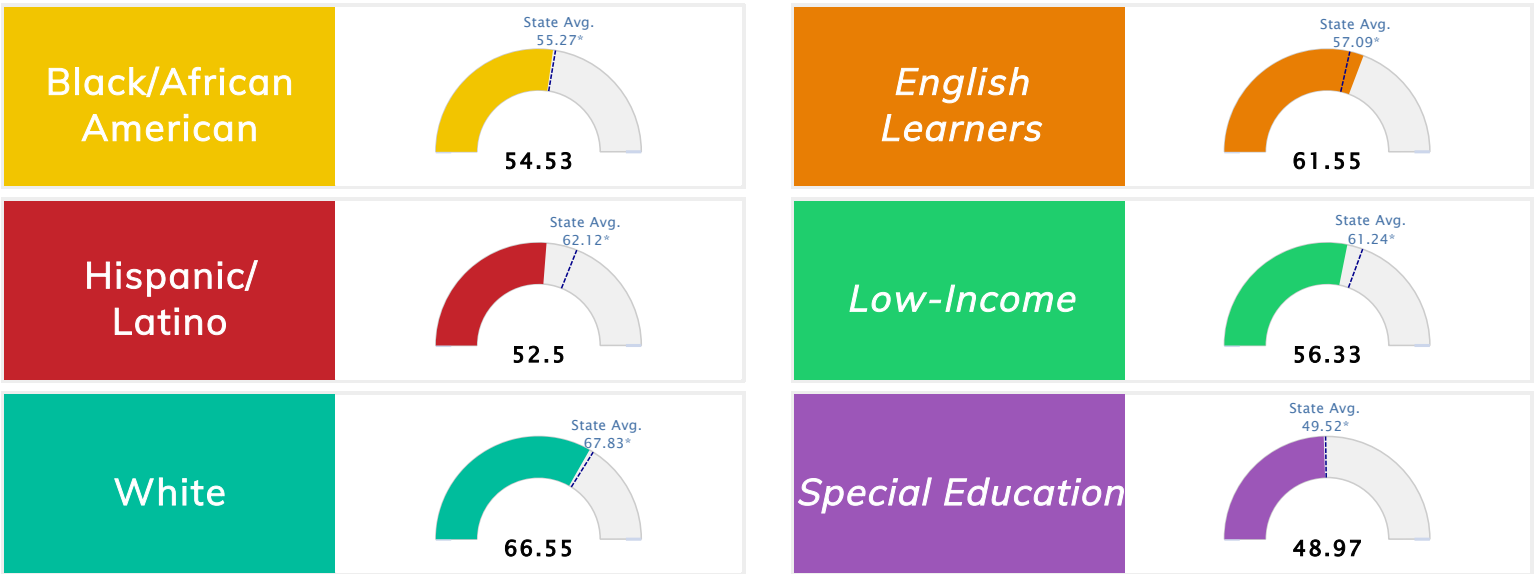

ELA % Tested	Math % Tested		ELA % Tested	Math % Tested
All Students	97.69%	97.11%			
Black / African American	97.17%	96.23%	English Learners	100.00%	100.00%
Hispanic / Latino	100.00%	100.00%	Economically Disadvantaged	97.50%	96.67%
White	97.92%	97.92%	Students with Disabilities	97.73%	97.73%

Prepared by the Arkansas Department of Education: Division of Elementary and Secondary Education