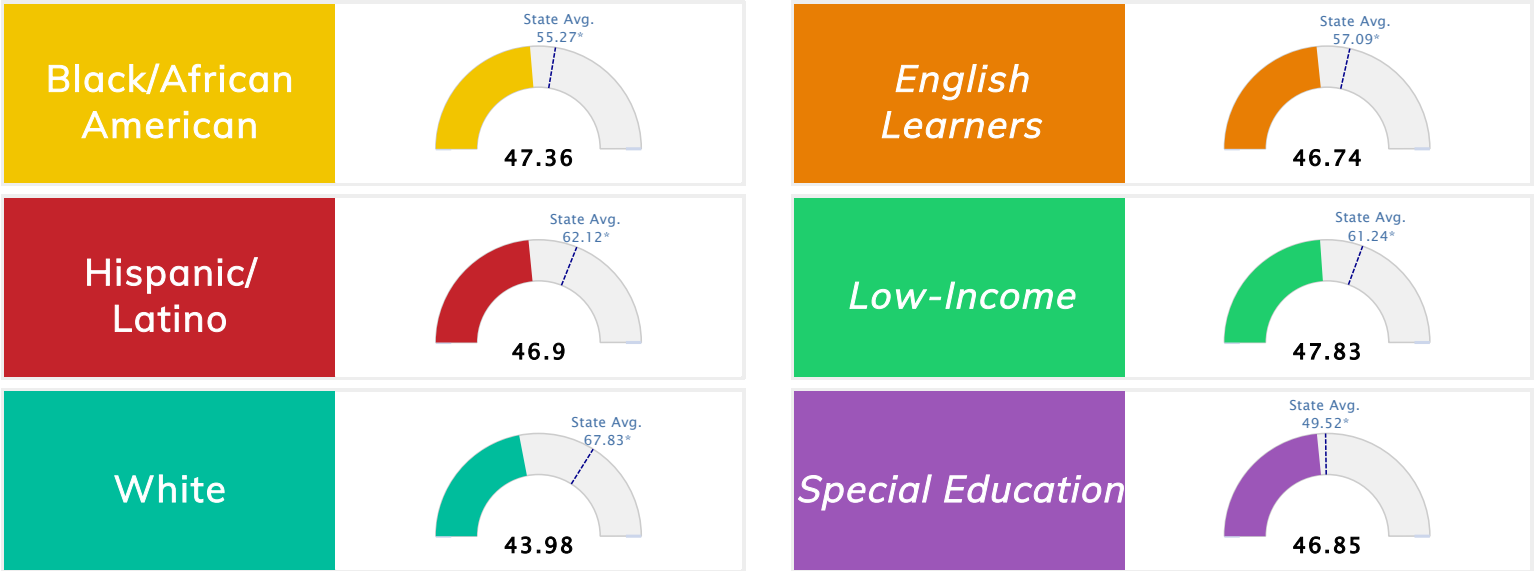

Student Information			
Grades	9 - 12	Total Enrollment	2,014
Black	63.95%	<i>English Learners</i>	25.87%
Hispanic	30.64%	<i>Economically Disadvantaged</i>	78.50%
White	4.32%	<i>Students with Disabilities</i>	14.60%

Public School Rating Score (State Accountability: A-F Letter Grade)

State Accountability	47.46	Public School Rating	F **	Rating Scale	A = 73.22 and Above B = 67.96 - 73.21 C = 61.10 - 67.95 D = 52.95 - 61.09 F = 0.00 - 52.94
-----------------------------	--------------	-----------------------------	-------------	---------------------	--

* Alternative Education (AE) program students included in attendance zone for school rating

** Results reflect the impact on student learning due to the COVID pandemic. Please use caution when comparing the results and making decisions.

School Performance • ESSA School Index Score 2023

*State Average of ESSA School Index Scores for Grade Span.

	ELA % Tested	Math % Tested		ELA % Tested	Math % Tested
All Students	90.61%	91.04%			
Black / African American	90.55%	89.99%	English Learners	91.11%	94.07%
Hispanic / Latino	90.96%	93.28%	Economically Disadvantaged	91.92%	91.71%
White	85.96%	87.93%	Students with Disabilities	93.75%	93.78%