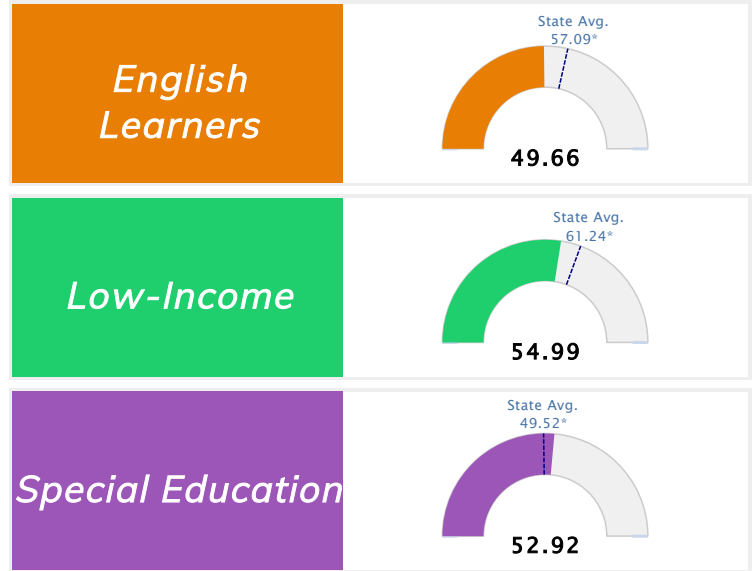

ELA % Tested	Math % Tested		ELA % Tested	Math % Tested
All Students	99.01%	99.50%			
Black / African American	99.35%	99.35%	English Learners	96.43%	100.00%
Hispanic / Latino	96.43%	100.00%	Economically Disadvantaged	98.71%	99.35%
White	100.00%	100.00%	Students with Disabilities	100.00%	100.00%

Prepared by the Arkansas Department of Education: Division of Elementary and Secondary Education