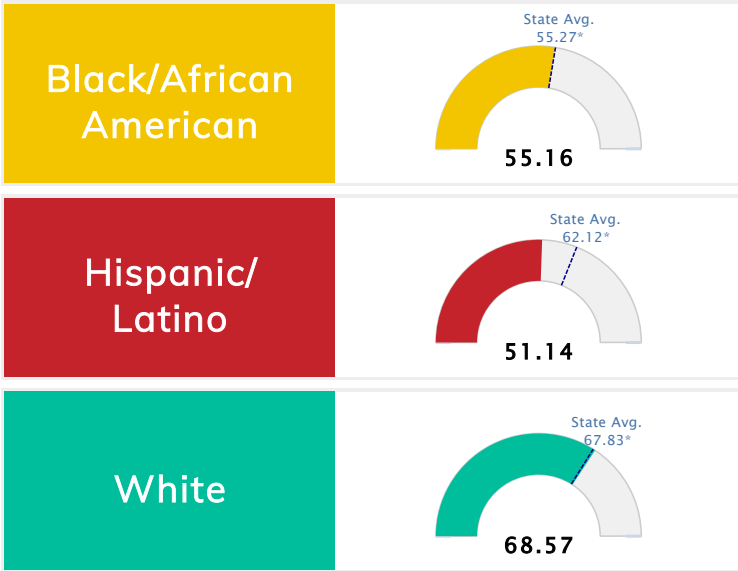

ELA % Tested	Math % Tested		ELA % Tested	Math % Tested
All Students	99.01%	99.50%			
Black / African American	99.35%	99.35%	English Learners	96.43%	100.00%
Hispanic / Latino	96.43%	100.00%	Economically Disadvantaged	98.71%	99.35%
White	100.00%	100.00%	Students with Disabilities	100.00%	100.00%

Prepared by the Arkansas Department of Education: Division of Elementary and Secondary Education