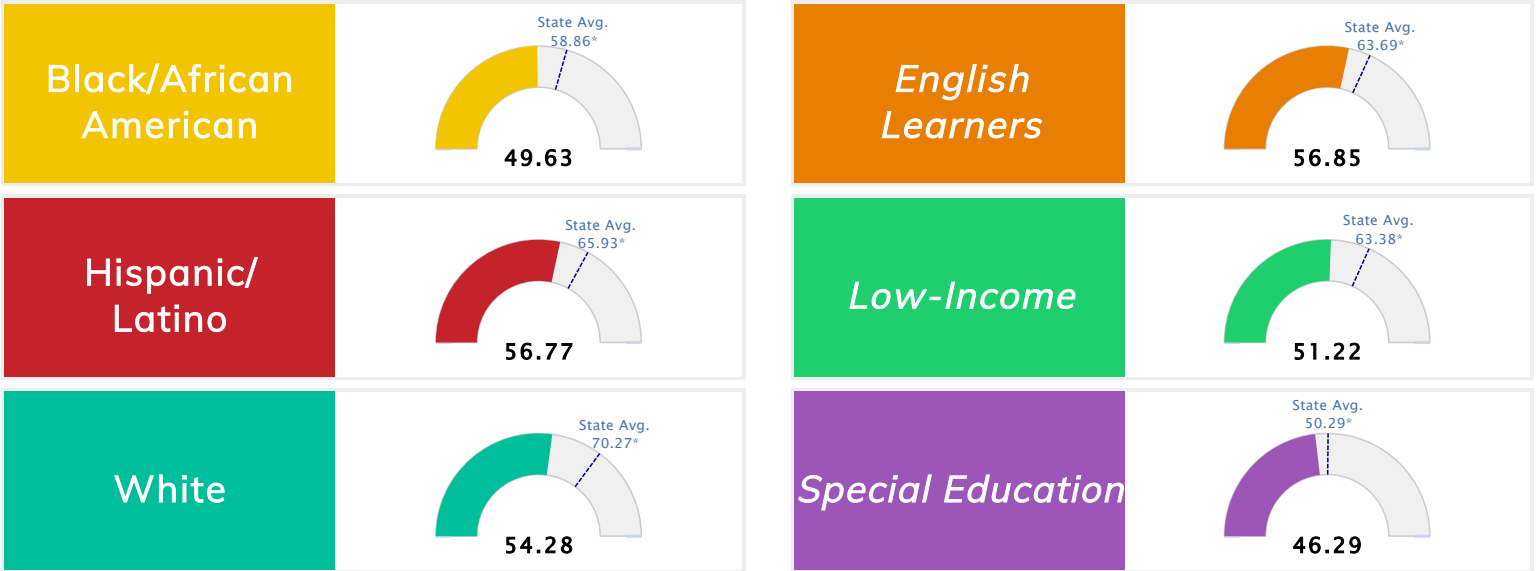

ELA % Tested	Math % Tested		ELA % Tested	Math % Tested
All Students	98.96%	99.26%			
Black / African American	99.18%	99.38%	English Learners	100.00%	100.00%
Hispanic / Latino	100.00%	100.00%	Economically Disadvantaged	99.19%	99.35%
White	95.24%	97.62%	Students with Disabilities	97.92%	98.61%

Prepared by the Arkansas Department of Education: Division of Elementary and Secondary Education