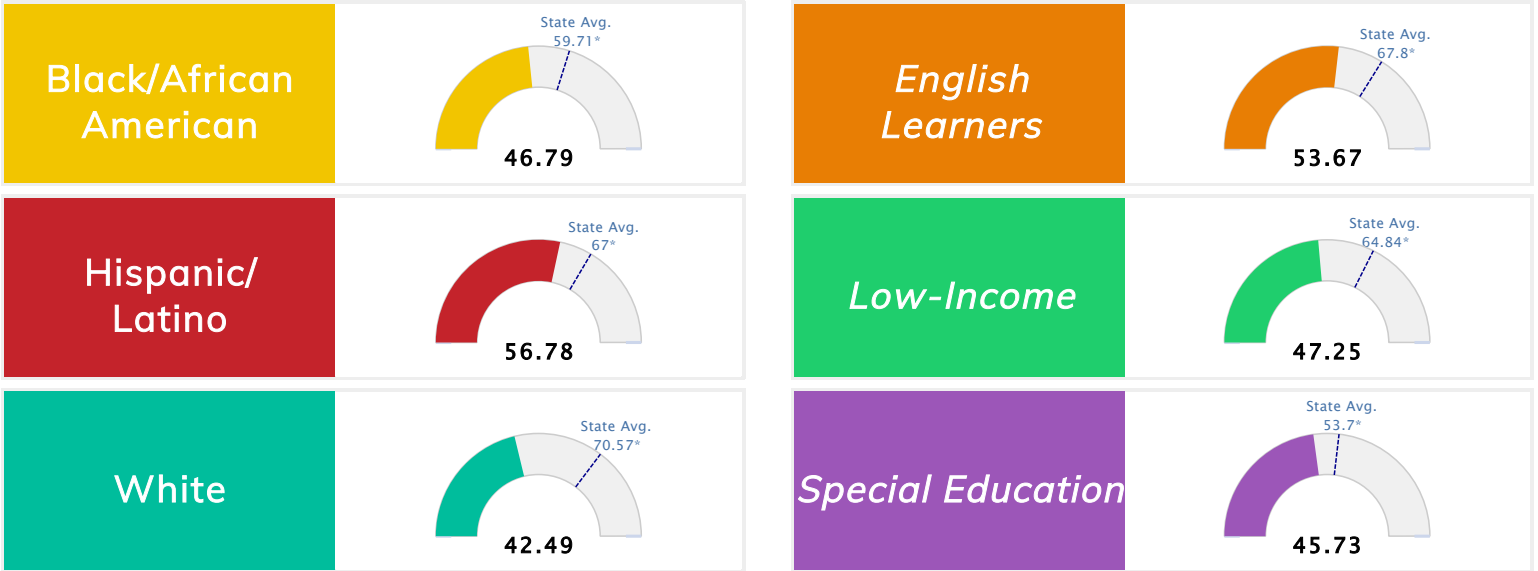

ELA % Tested	Math % Tested		ELA % Tested	Math % Tested
All Students	100.00%	100.00%			
Black / African American	100.00%	100.00%	English Learners	100.00%	100.00%
Hispanic / Latino	100.00%	100.00%	Economically Disadvantaged	100.00%	100.00%
White	100.00%	100.00%	Students with Disabilities	100.00%	100.00%

Prepared by the Arkansas Department of Education: Division of Elementary and Secondary Education