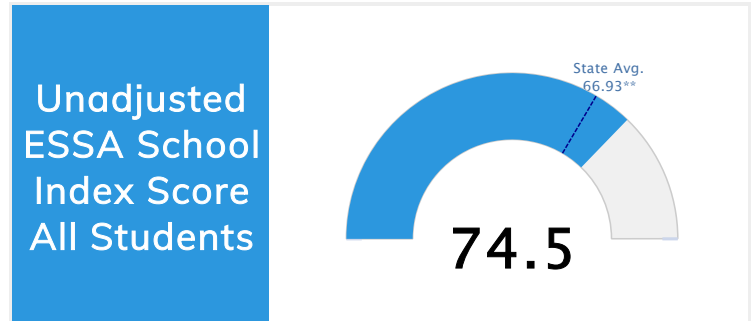

2020 - 2021 • Accountability At-a-Glance • Crestwood Elementary School

Contact Information
Crestwood Elementary School | North Little Rock School District
Principal: Jayme Steinbeck | Superintendent: Gregory J Pilewski
1901 Crestwood Road North Little Rock, AR 72116-
http://www.nlrzd.org | (501) 771-8190

Student Information			
Grades	K - 5	Total Enrollment	466
Black	23.61%	<i>English Learners</i>	4.72%
Hispanic	4.51%	<i>Economically Disadvantaged</i>	32.62%
White	65.02%	<i>Students with Disabilities</i>	12.02%

The Public School Rating System (A.C.A. § 6-15-2105) was suspended for the 2020-2021 school year by Act 89 of 2021

School Performance • ESSA School Index Score 2021

*To ensure stakeholders can draw reasonable conclusions about school performance, two scores are reported for all students and subgroups of students. This promotes increased transparency and ensures the information on performance is meaningful and comparable as required by Section 1111(c)(4)(E)(ii) of the Every Student Succeeds Act.

Two scores reported (If both scores are equal the school tested 95% or more students):

- **Adjusted ESSA School Index score:** The Annual ESSA School Index Score follows the approved [ESSA Business Rules](#).
- **Unadjusted ESSA School Index score:** This score reflects school performance for full academic year students that were tested regardless of whether 95% of students tested. Please see percent tested below. These data should only be used to facilitate discussions regarding the impact of COVID-19.

**State Average of ESSA School Index Scores for Grade Span.