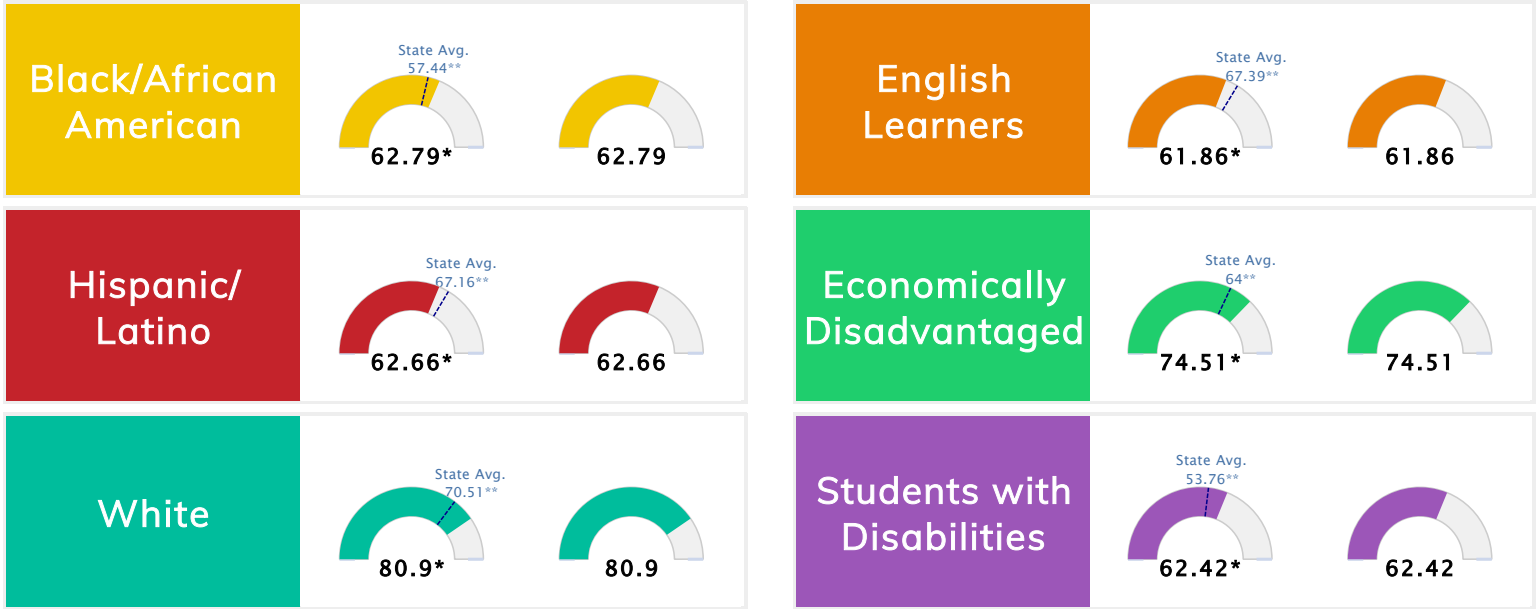

ELA % Tested   **Math % Tested**

ELA % Tested   **Math % Tested**

All Students	99.08%	99.08%		
Black / African American	98.11%	98.11%	English Learners	100.00% 100.00%
Hispanic / Latino	100.00%	100.00%	Economically Disadvantaged	99.08% 99.08%
White	99.32%	99.32%	Students with Disabilities	100.00% 100.00%

Prepared by the Arkansas Department of Education: Division of Elementary and Secondary Education