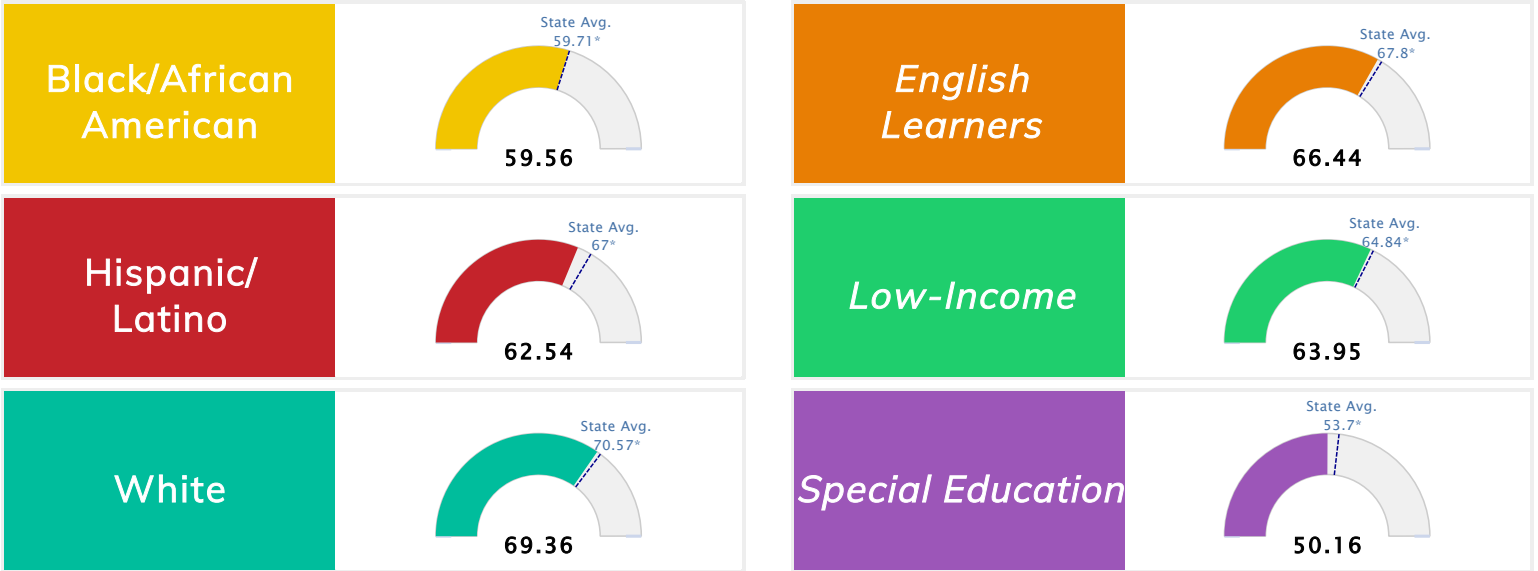

ELA % Tested	Math % Tested		ELA % Tested	Math % Tested
All Students	100.00%	100.00%			
Black / African American	100.00%	100.00%	English Learners	100.00%	100.00%
Hispanic / Latino	100.00%	100.00%	Economically Disadvantaged	100.00%	100.00%
White	100.00%	100.00%	Students with Disabilities	100.00%	100.00%

Prepared by the Arkansas Department of Education: Division of Elementary and Secondary Education