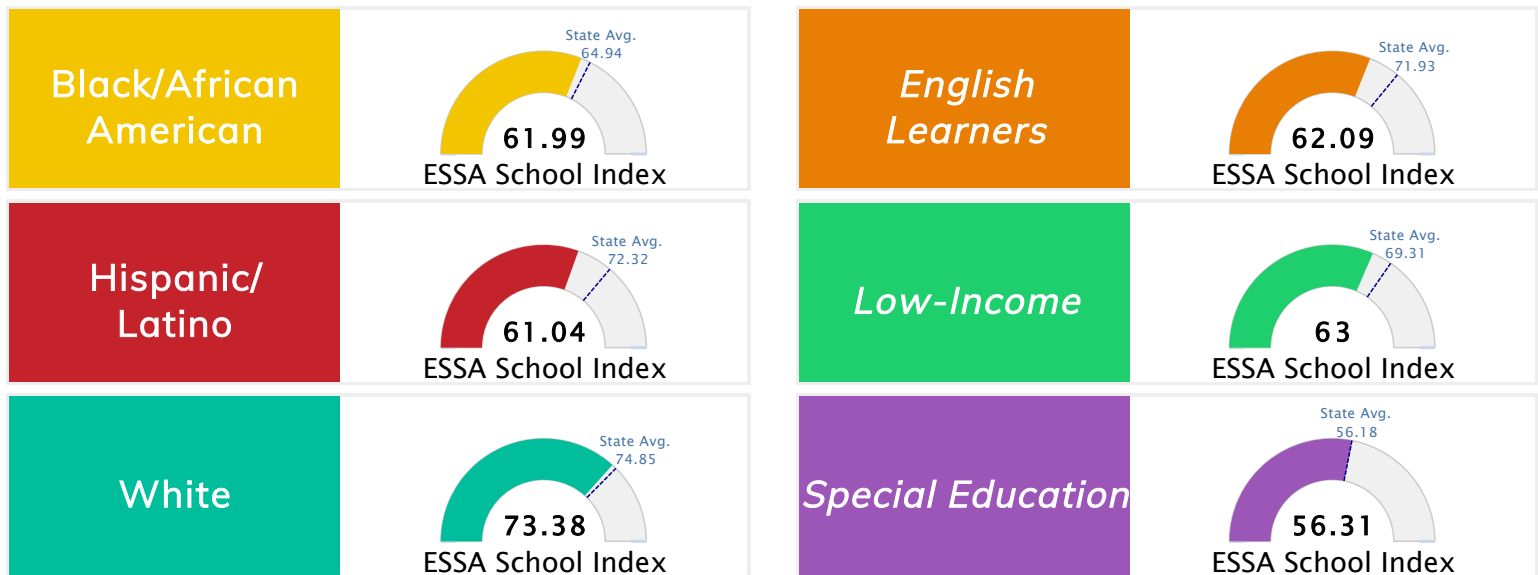

Note: Full color represents score

Prepared by the Arkansas Department of Education