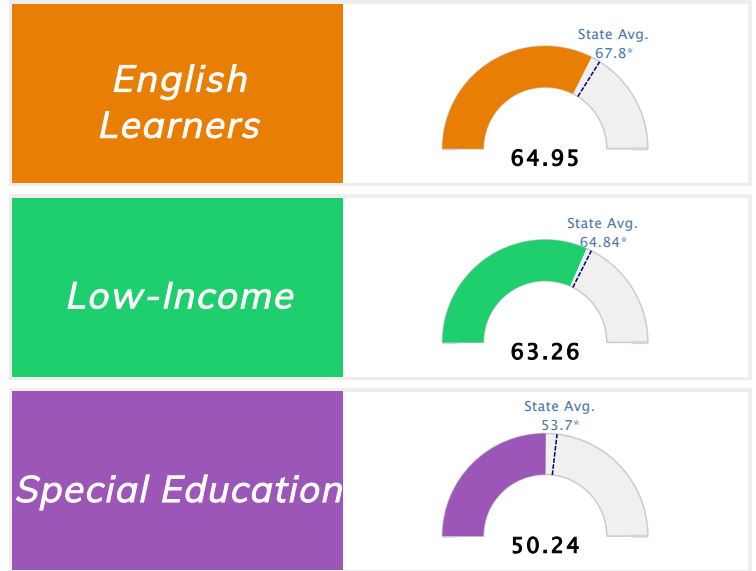

ELA % Tested	Math % Tested		ELA % Tested	Math % Tested
All Students	99.12%	99.12%			
Black / African American	99.01%	99.01%	English Learners	100.00%	100.00%
Hispanic / Latino	100.00%	100.00%	Economically Disadvantaged	99.12%	99.12%
White	100.00%	100.00%	Students with Disabilities	97.50%	97.50%

Prepared by the Arkansas Department of Education: Division of Elementary and Secondary Education