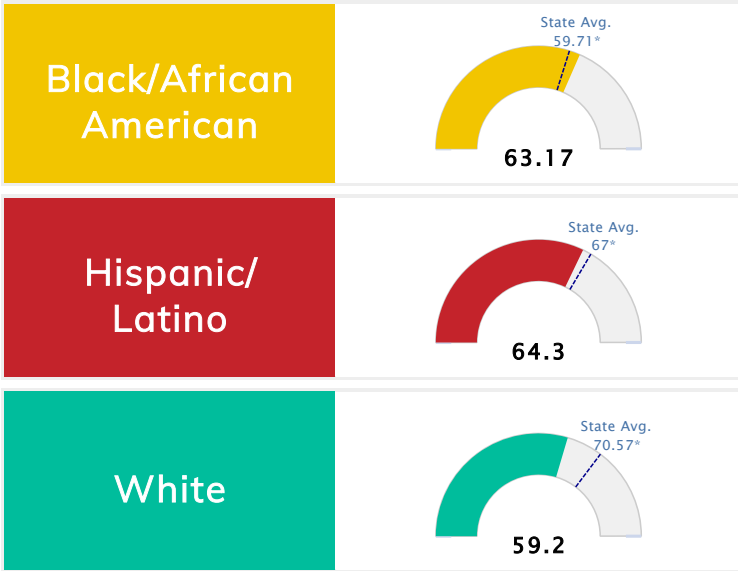

ELA % Tested	Math % Tested		ELA % Tested	Math % Tested
All Students	99.12%	99.12%			
Black / African American	99.01%	99.01%	English Learners	100.00%	100.00%
Hispanic / Latino	100.00%	100.00%	Economically Disadvantaged	99.12%	99.12%
White	100.00%	100.00%	Students with Disabilities	97.50%	97.50%

Prepared by the Arkansas Department of Education: Division of Elementary and Secondary Education