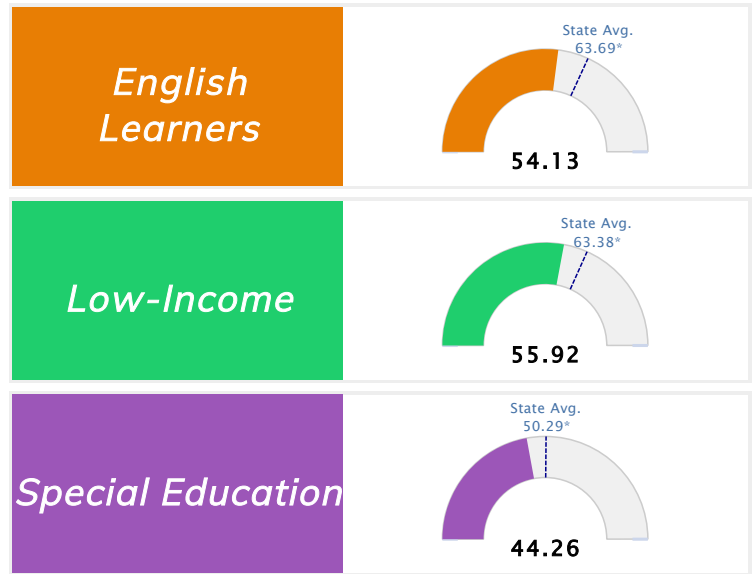

ELA % Tested	Math % Tested		ELA % Tested	Math % Tested
All Students	96.89%	97.90%			
Black / African American	96.49%	97.71%	English Learners	98.02%	99.01%
Hispanic / Latino	97.93%	98.62%	Economically Disadvantaged	96.89%	97.90%
White	97.40%	97.84%	Students with Disabilities	96.27%	97.52%

Prepared by the Arkansas Department of Education: Division of Elementary and Secondary Education