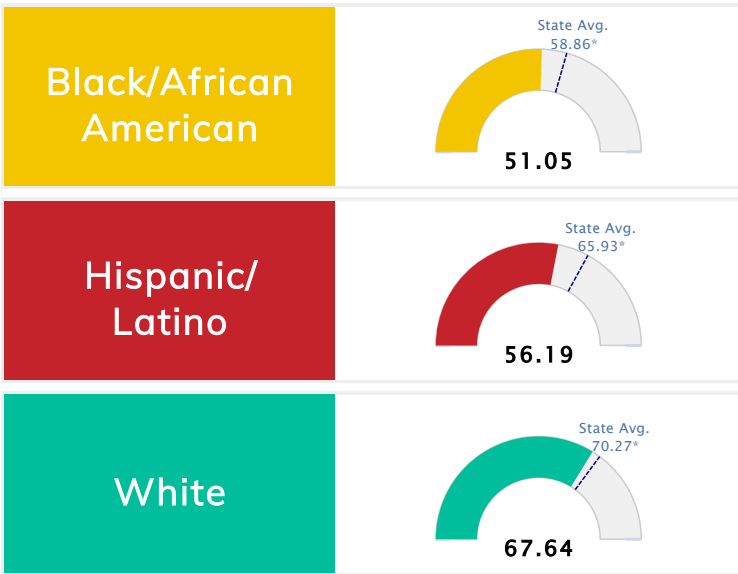

ELA % Tested	Math % Tested		ELA % Tested	Math % Tested
All Students	96.89%	97.90%			
Black / African American	96.49%	97.71%	English Learners	98.02%	99.01%
Hispanic / Latino	97.93%	98.62%	Economically Disadvantaged	96.89%	97.90%
White	97.40%	97.84%	Students with Disabilities	96.27%	97.52%

Prepared by the Arkansas Department of Education: Division of Elementary and Secondary Education