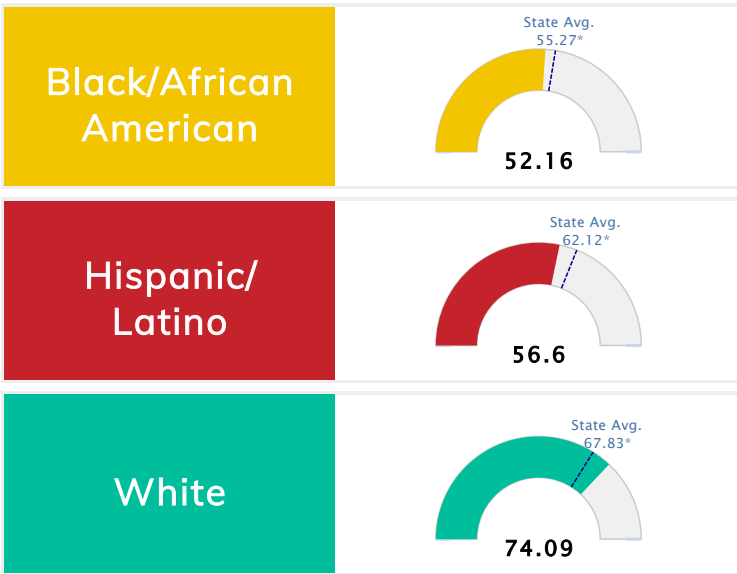

ELA % Tested	Math % Tested		ELA % Tested	Math % Tested
All Students	96.55%	97.51%			
Black / African American	96.21%	97.53%	English Learners	94.50%	94.55%
Hispanic / Latino	95.30%	96.00%	Economically Disadvantaged	96.55%	97.51%
White	98.34%	98.76%	Students with Disabilities	97.58%	98.40%

Prepared by the Arkansas Department of Education: Division of Elementary and Secondary Education