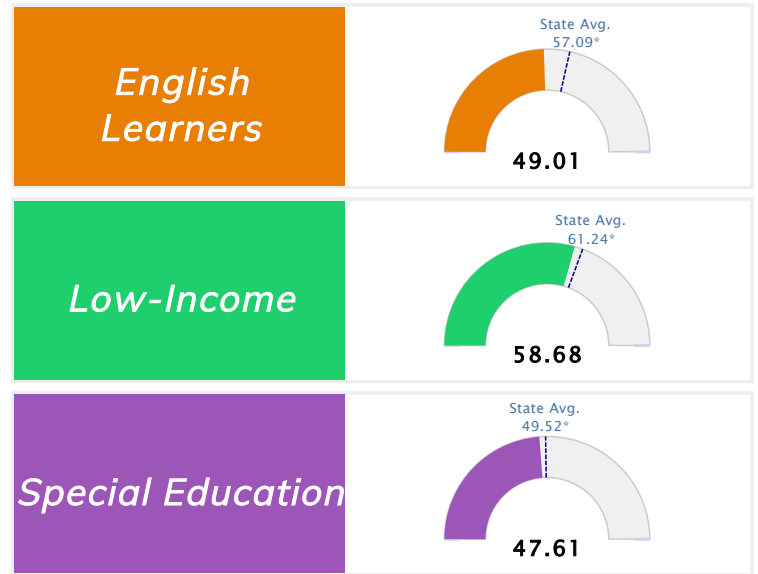

Student Information			
Grades	9 - 12	Total Enrollment	1,949
Black	56.49%	English Learners	7.18%
Hispanic	11.85%	Economically Disadvantaged	70.29%
White	27.14%	Students with Disabilities	10.57%

Public School Rating Score (State Accountability: A-F Letter Grade)

State Accountability	58.49	Public School Rating	D **	Rating Scale	A = 73.22 and Above B = 67.96 - 73.21 C = 61.10 - 67.95 D = 52.95 - 61.09 F = 0.00 - 52.94
----------------------	--------------	----------------------	-------------	--------------	--

* Alternative Education (AE) program students included in attendance zone for school rating

** Results reflect the impact on student learning due to the COVID pandemic. Please use caution when comparing the results and making decisions.

School Performance • ESSA School Index Score 2023

*State Average of ESSA School Index Scores for Grade Span.

	ELA % Tested	Math % Tested		ELA % Tested	Math % Tested
All Students	96.55%	97.51%			
Black / African American	96.21%	97.53%	English Learners	94.50%	94.55%
Hispanic / Latino	95.30%	96.00%	Economically Disadvantaged	96.55%	97.51%
White	98.34%	98.76%	Students with Disabilities	97.58%	98.40%