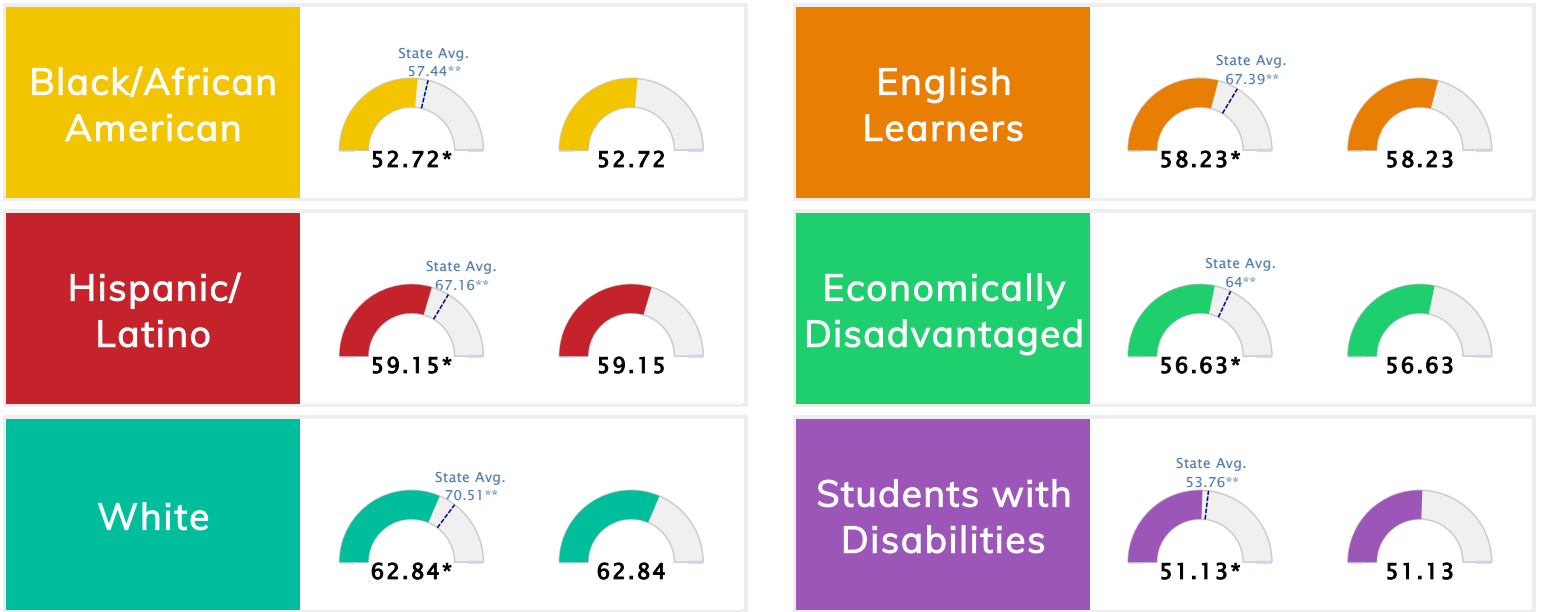

ELA % Tested	Math % Tested		ELA % Tested	Math % Tested

All Students	97.58%	97.58%			
Black / African American	95.97%	95.97%	English Learners	98.67%	98.67%
Hispanic / Latino	98.80%	98.80%	Economically Disadvantaged	97.58%	97.58%
White	100.00%	100.00%	Students with Disabilities	97.14%	97.14%

Prepared by the Arkansas Department of Education: Division of Elementary and Secondary Education