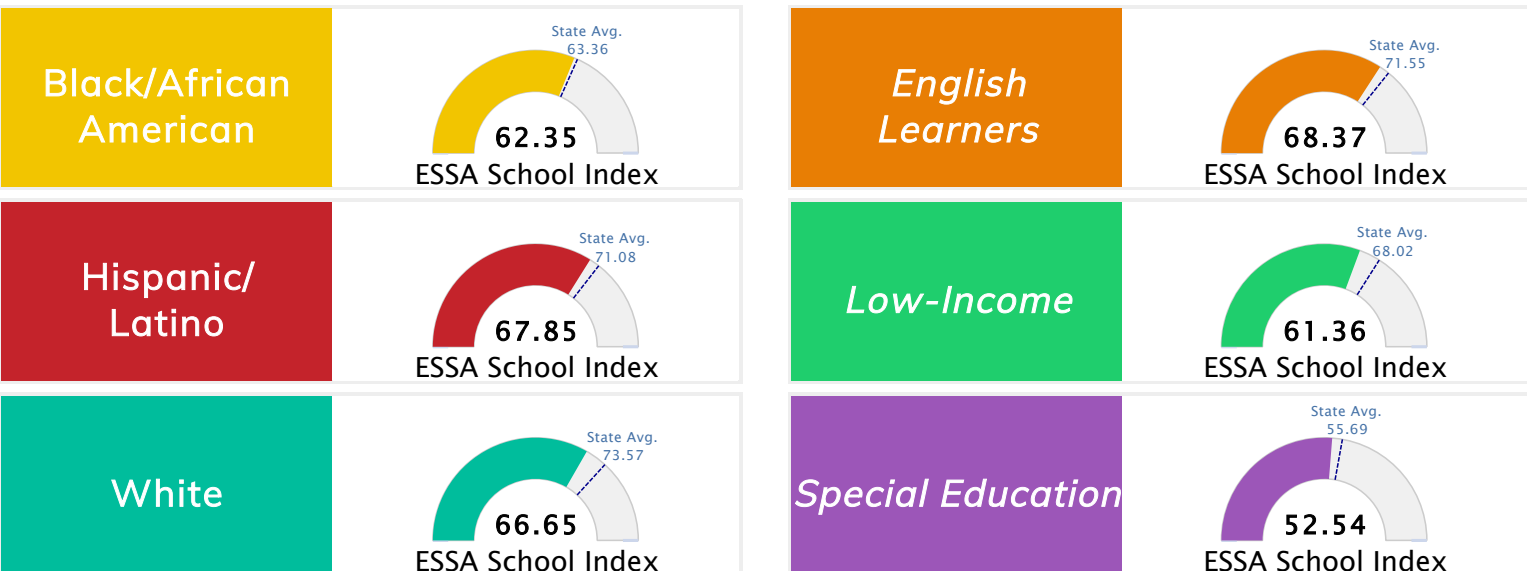

Note: Full color represents score

Prepared by the Arkansas Department of Education