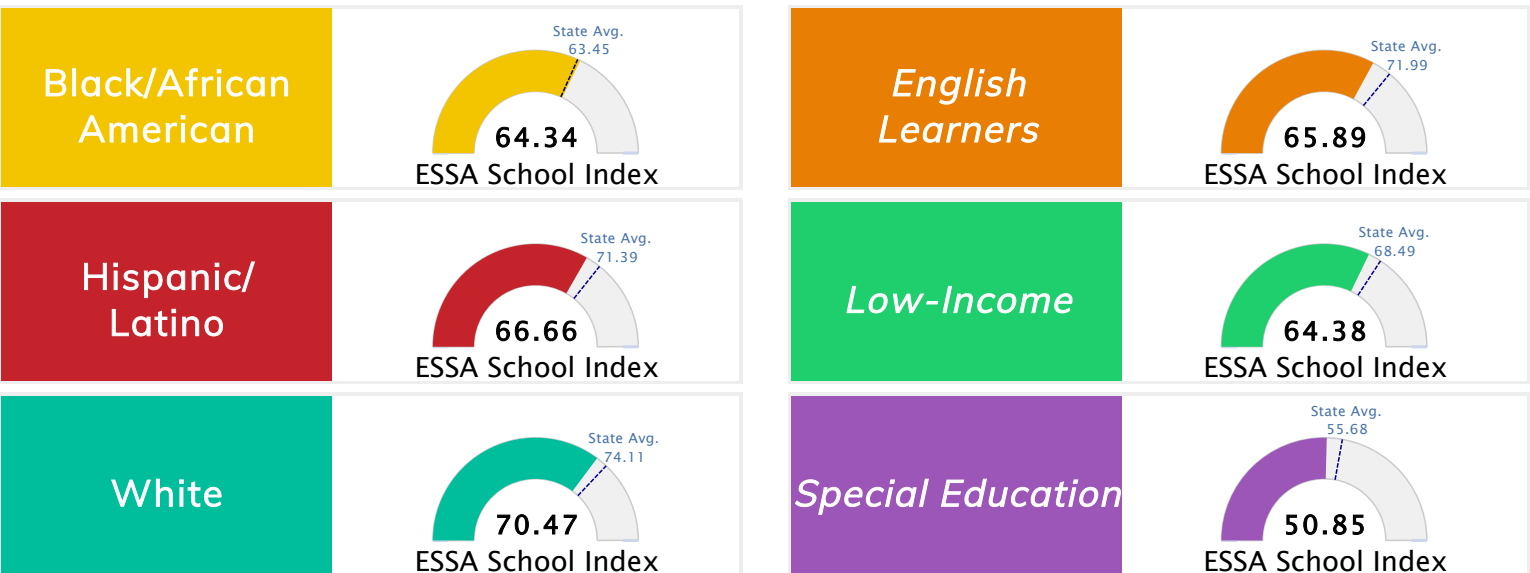

Note: Full color represents score

Prepared by the Arkansas Department of Education