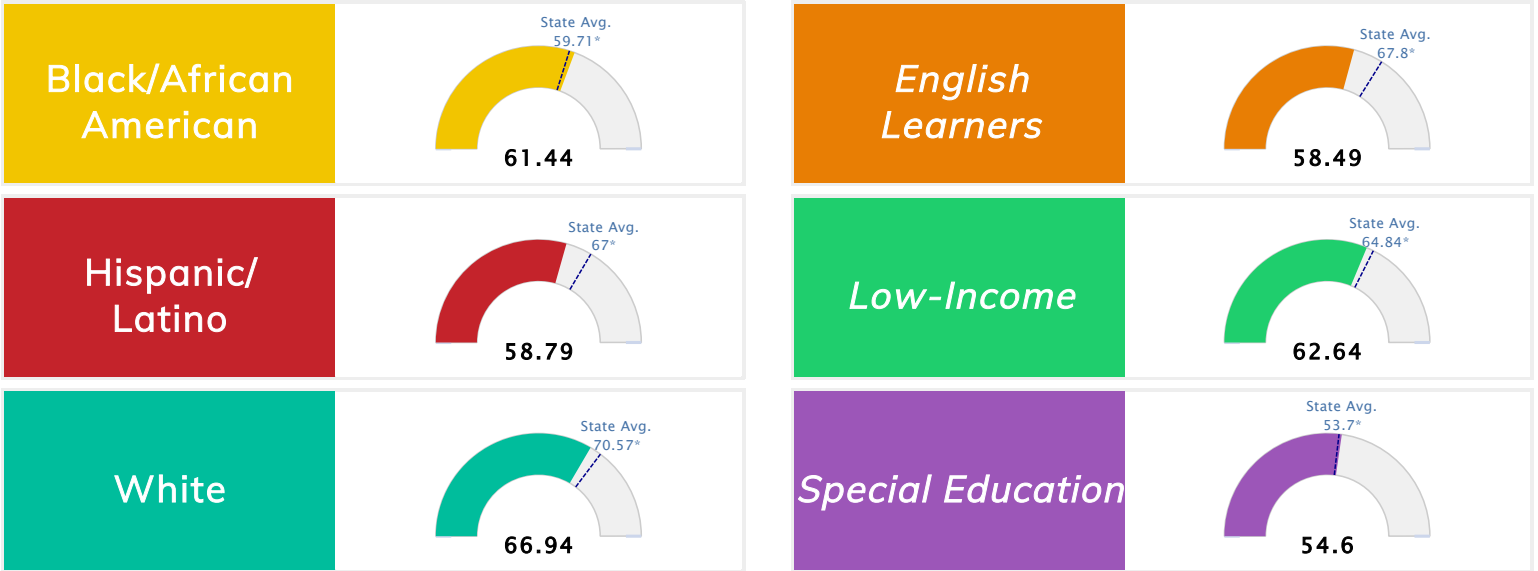

ELA % Tested	Math % Tested		ELA % Tested	Math % Tested
All Students	99.62%	99.62%			
Black / African American	99.38%	99.38%	English Learners	100.00%	100.00%
Hispanic / Latino	100.00%	100.00%	Economically Disadvantaged	99.62%	99.62%
White	100.00%	100.00%	Students with Disabilities	100.00%	100.00%

Prepared by the Arkansas Department of Education: Division of Elementary and Secondary Education