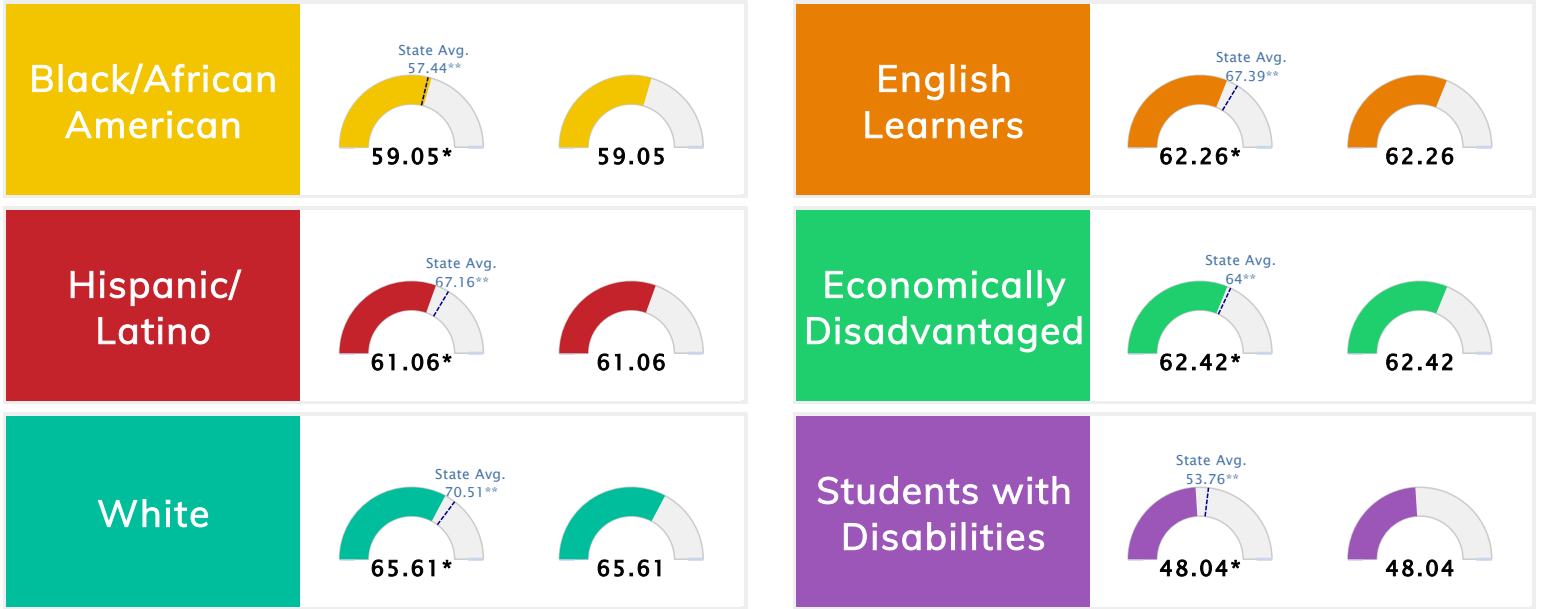

ELA % Tested   Math % Tested

ELA % Tested   Math % Tested

All Students	100.00%	100.00%			
Black / African American	100.00%	100.00%	English Learners	100.00%	100.00%
Hispanic / Latino	100.00%	100.00%	Economically Disadvantaged	100.00%	100.00%
White	100.00%	100.00%	Students with Disabilities	100.00%	100.00%

Prepared by the Arkansas Department of Education: Division of Elementary and Secondary Education