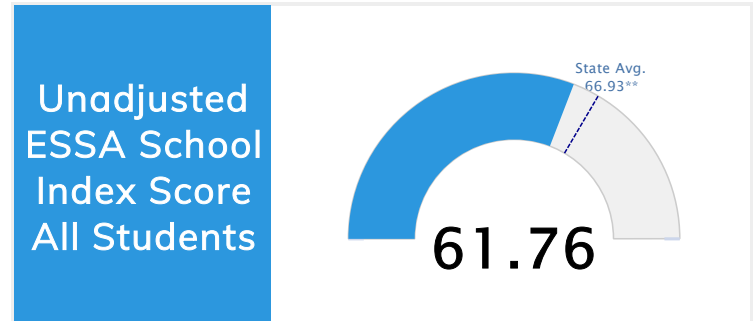

2020 - 2021 • Accountability At-a-Glance • Oak Grove Elementary School

Contact Information
Oak Grove Elementary School | Pulaski County Special School District
Principal: Staisey L Hodge | Superintendent: Jeff D Senn
5703 Oak Grove RD North Little Rock, AR 72118-
http://www.pcssd.org | (501) 851-5370

Student Information			
Grades	PK - 5	Total Enrollment	159
Black	44.03%	<i>English Learners</i>	5.03%
Hispanic	13.84%	<i>Economically Disadvantaged</i>	73.58%
White	39.62%	<i>Students with Disabilities</i>	23.90%

The Public School Rating System (A.C.A. § 6-15-2105) was suspended for the 2020-2021 school year by Act 89 of 2021

School Performance • ESSA School Index Score 2021

*To ensure stakeholders can draw reasonable conclusions about school performance, two scores are reported for all students and subgroups of students. This promotes increased transparency and ensures the information on performance is meaningful and comparable as required by Section 1111(c)(4)(E)(ii) of the Every Student Succeeds Act.

Two scores reported (If both scores are equal the school tested 95% or more students):

- **Adjusted ESSA School Index score:** The Annual ESSA School Index Score follows the approved [ESSA Business Rules](#).
- **Unadjusted ESSA School Index score:** This score reflects school performance for full academic year students that were tested regardless of whether 95% of students tested. Please see percent tested below. These data should only be used to facilitate discussions regarding the impact of COVID-19.

**State Average of ESSA School Index Scores for Grade Span.