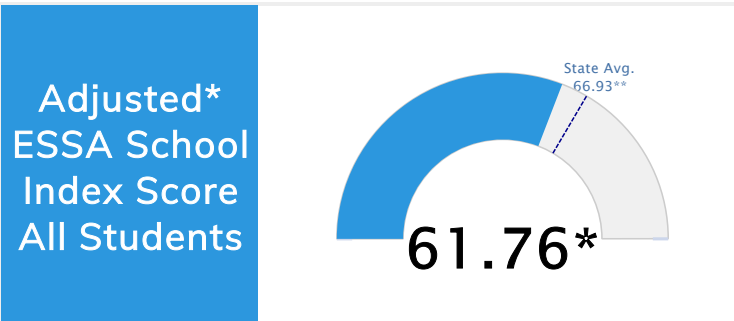

2020 - 2021 • Accountability At-a-Glance • Oak Grove Elementary School

Contact Information
Oak Grove Elementary School | Pulaski County Special School District
Principal: Staisey L Hodge | Superintendent: Jeff D Senn
5703 Oak Grove RD North Little Rock, AR 72118-
http://www.pcssd.org | (501) 851-5370

Student Information			
Grades	PK - 5	Total Enrollment	159
Black	44.03%	<i>English Learners</i>	5.03%
Hispanic	13.84%	<i>Economically Disadvantaged</i>	73.58%
White	39.62%	<i>Students with Disabilities</i>	23.90%

The Public School Rating System (A.C.A. § 6-15-2105) was suspended for the 2020-2021 school year by Act 89 of 2021

School Performance • ESSA School Index Score 2021

*To ensure stakeholders can draw reasonable conclusions about school performance, two scores are reported for all students and subgroups of students. This promotes increased transparency and ensures the information on performance is meaningful and comparable as required by Section 1111(c)(4)(E)(ii) of the Every Student Succeeds Act.

Two scores reported (If both scores are equal the school tested 95% or more students):

- **Adjusted ESSA School Index score:** The Annual ESSA School Index Score follows the approved [ESSA Business Rules](#).
- **Unadjusted ESSA School Index score:** This score reflects school performance for full academic year students that were tested regardless of whether 95% of students tested. Please see percent tested below. These data should only be used to facilitate discussions regarding the impact of COVID-19.

**State Average of ESSA School Index Scores for Grade Span.