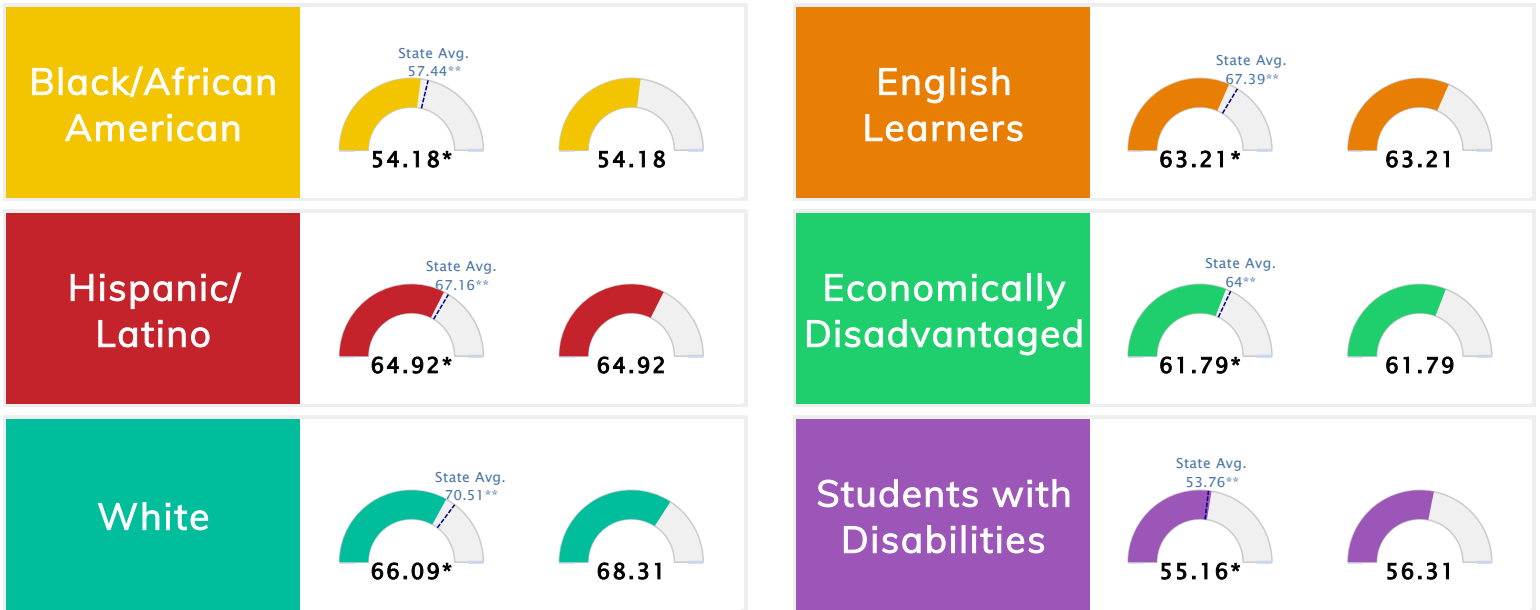

ELA % Tested   **Math % Tested**

ELA % Tested   **Math % Tested**

All Students	96.00%	96.05%		
Black / African American	96.67%	96.67%	English Learners	100.00% 100.00%
Hispanic / Latino	100.00%	100.00%	Economically Disadvantaged	96.00% 96.05%
White	93.10%	93.10%	Students with Disabilities	84.62% 85.71%

Prepared by the Arkansas Department of Education: Division of Elementary and Secondary Education