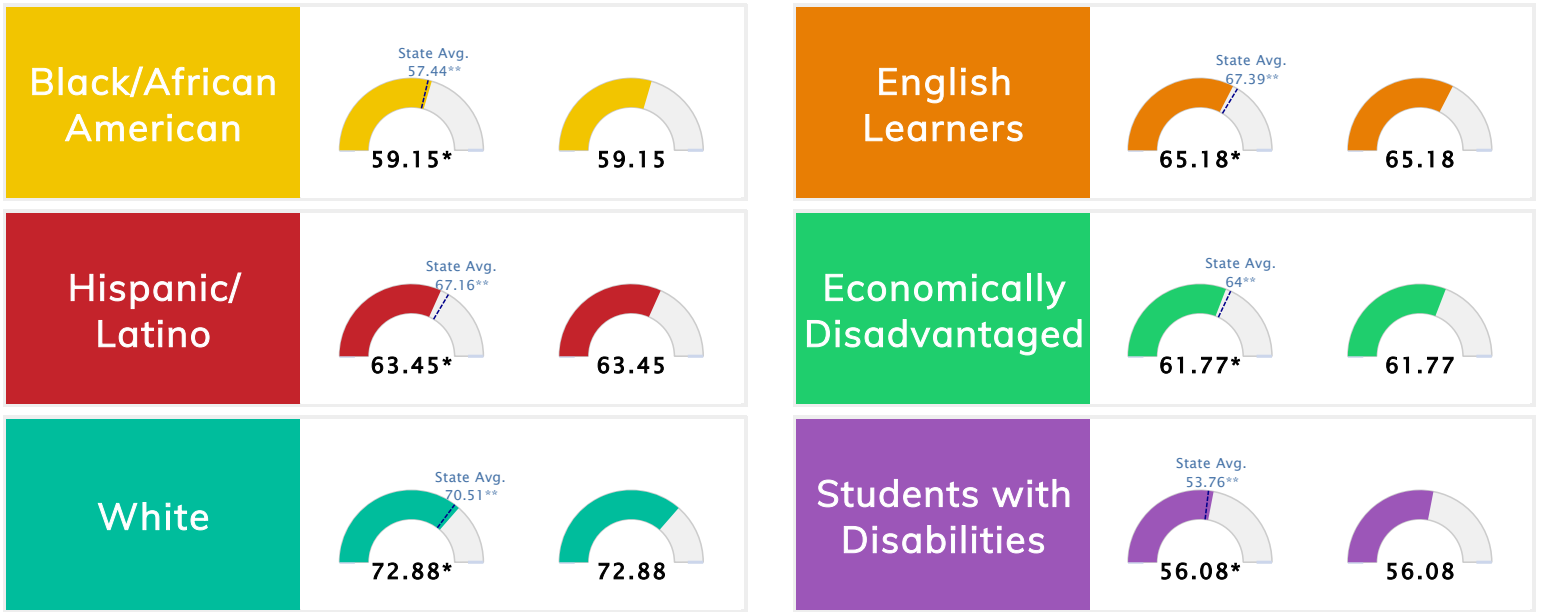

ELA % Tested	Math % Tested		ELA % Tested	Math % Tested
All Students	100.00%	100.00%			
Black / African American	100.00%	100.00%	English Learners	100.00%	100.00%
Hispanic / Latino	100.00%	100.00%	Economically Disadvantaged	100.00%	100.00%
White	100.00%	100.00%	Students with Disabilities	100.00%	100.00%

Prepared by the Arkansas Department of Education: Division of Elementary and Secondary Education