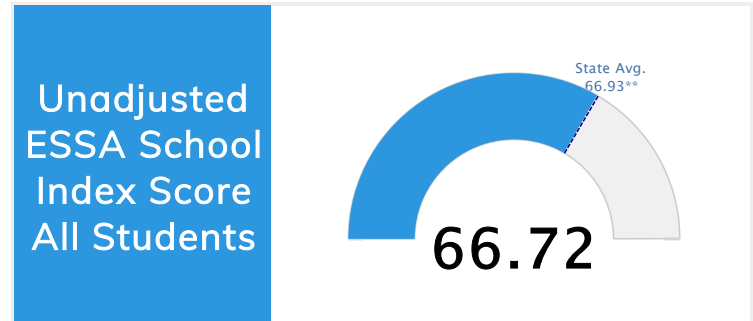

2020 - 2021 • Accountability At-a-Glance • Sherwood Elementary School

Contact Information
Sherwood Elementary School | Pulaski County Special School District
Principal: Denetha Lawrence-Hall | Superintendent: Jeff D Senn
307 Verona AVE Sherwood, AR 72120-
http://www.pcssd.org | (501) 833-1150

Student Information			
Grades	PK - 5	Total Enrollment	300
Black	38.00%	<i>English Learners</i>	4.33%
Hispanic	8.67%	<i>Economically Disadvantaged</i>	42.67%
White	45.33%	<i>Students with Disabilities</i>	14.33%

The Public School Rating System (A.C.A. § 6-15-2105) was suspended for the 2020-2021 school year by Act 89 of 2021

School Performance • ESSA School Index Score 2021

*To ensure stakeholders can draw reasonable conclusions about school performance, two scores are reported for all students and subgroups of students. This promotes increased transparency and ensures the information on performance is meaningful and comparable as required by Section 1111(c)(4)(E)(ii) of the Every Student Succeeds Act.

Two scores reported (If both scores are equal the school tested 95% or more students):

- **Adjusted ESSA School Index score:** The Annual ESSA School Index Score follows the approved [ESSA Business Rules](#).
- **Unadjusted ESSA School Index score:** This score reflects school performance for full academic year students that were tested regardless of whether 95% of students tested. Please see percent tested below. These data should only be used to facilitate discussions regarding the impact of COVID-19.

**State Average of ESSA School Index Scores for Grade Span.