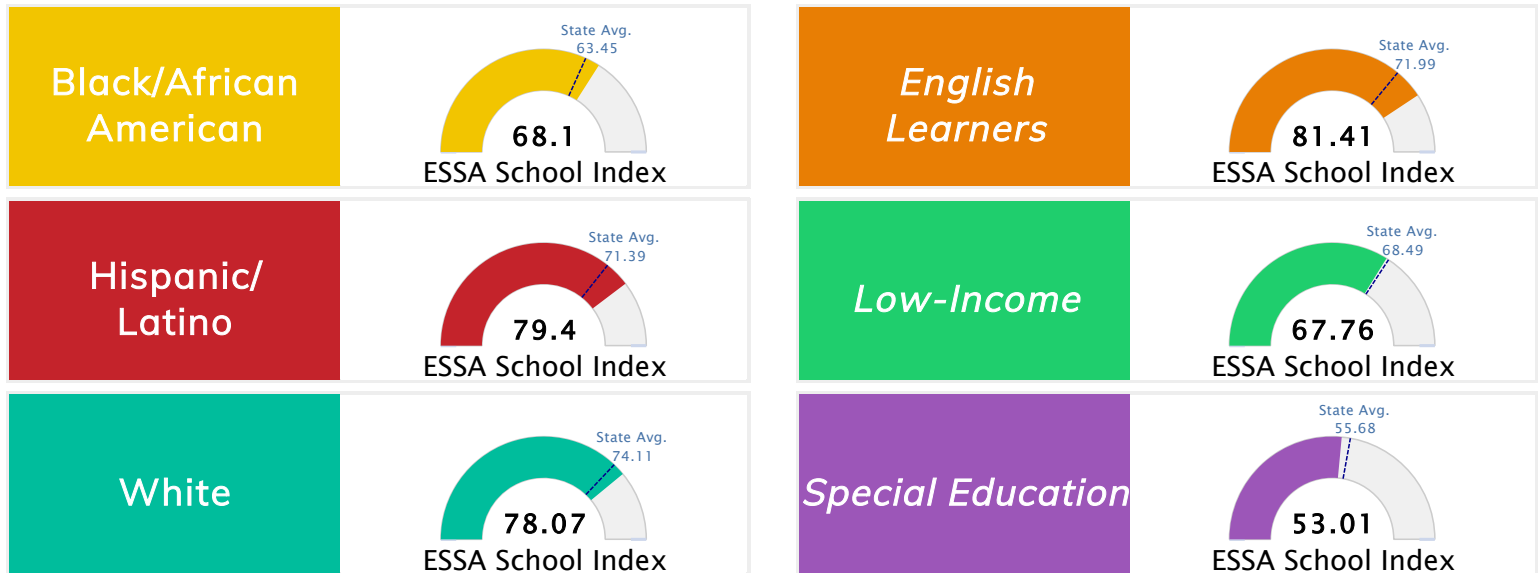

Note: Full color represents score

Prepared by the Arkansas Department of Education