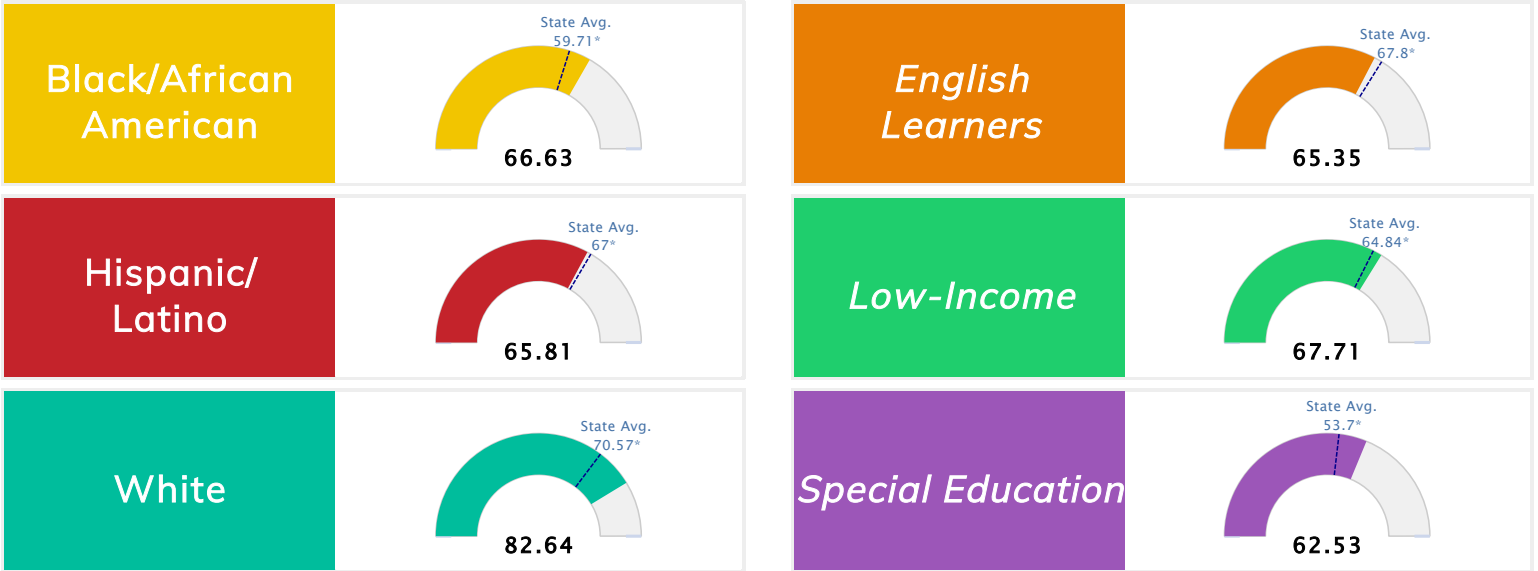

ELA % Tested	Math % Tested		ELA % Tested	Math % Tested
All Students	99.37%	99.37%			
Black / African American	98.73%	98.73%	English Learners	100.00%	100.00%
Hispanic / Latino	100.00%	100.00%	Economically Disadvantaged	98.78%	98.78%
White	100.00%	100.00%	Students with Disabilities	96.43%	96.43%

Prepared by the Arkansas Department of Education: Division of Elementary and Secondary Education