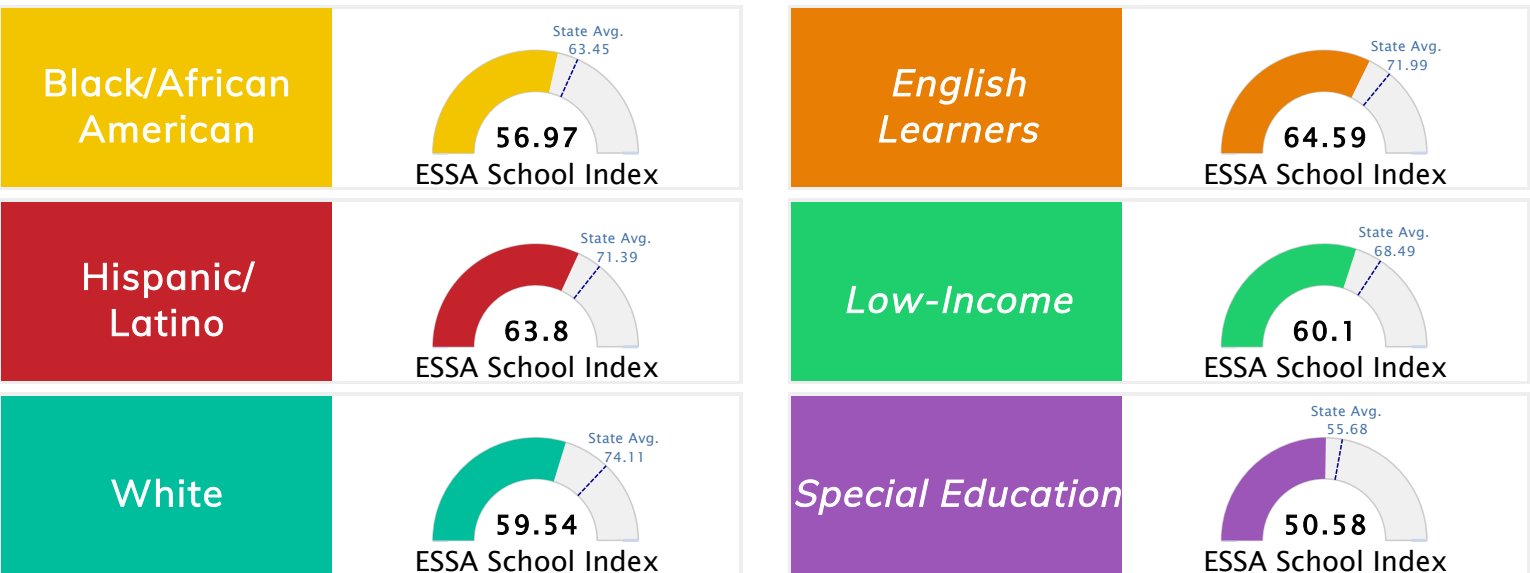

Note: Full color represents score

Prepared by the Arkansas Department of Education