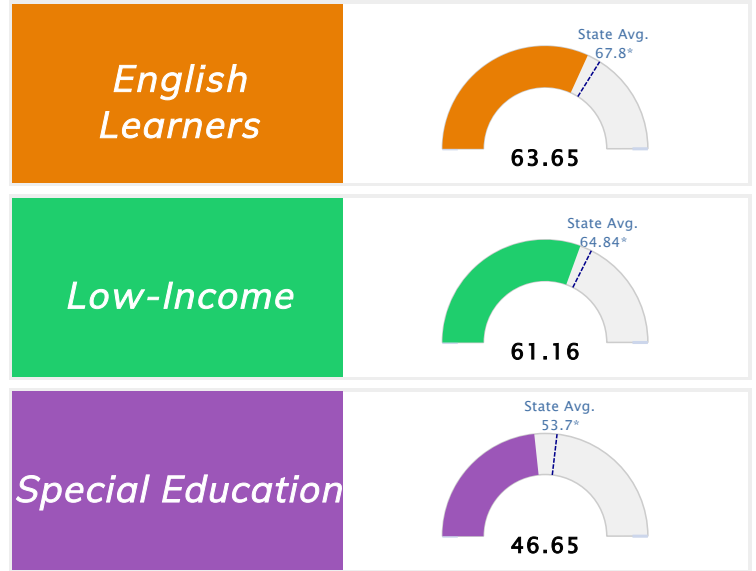

ELA % Tested	Math % Tested		ELA % Tested	Math % Tested
All Students	99.47%	99.47%			
Black / African American	100.00%	100.00%	English Learners	100.00%	100.00%
Hispanic / Latino	100.00%	100.00%	Economically Disadvantaged	99.47%	99.47%
White	96.77%	96.77%	Students with Disabilities	100.00%	100.00%

Prepared by the Arkansas Department of Education: Division of Elementary and Secondary Education