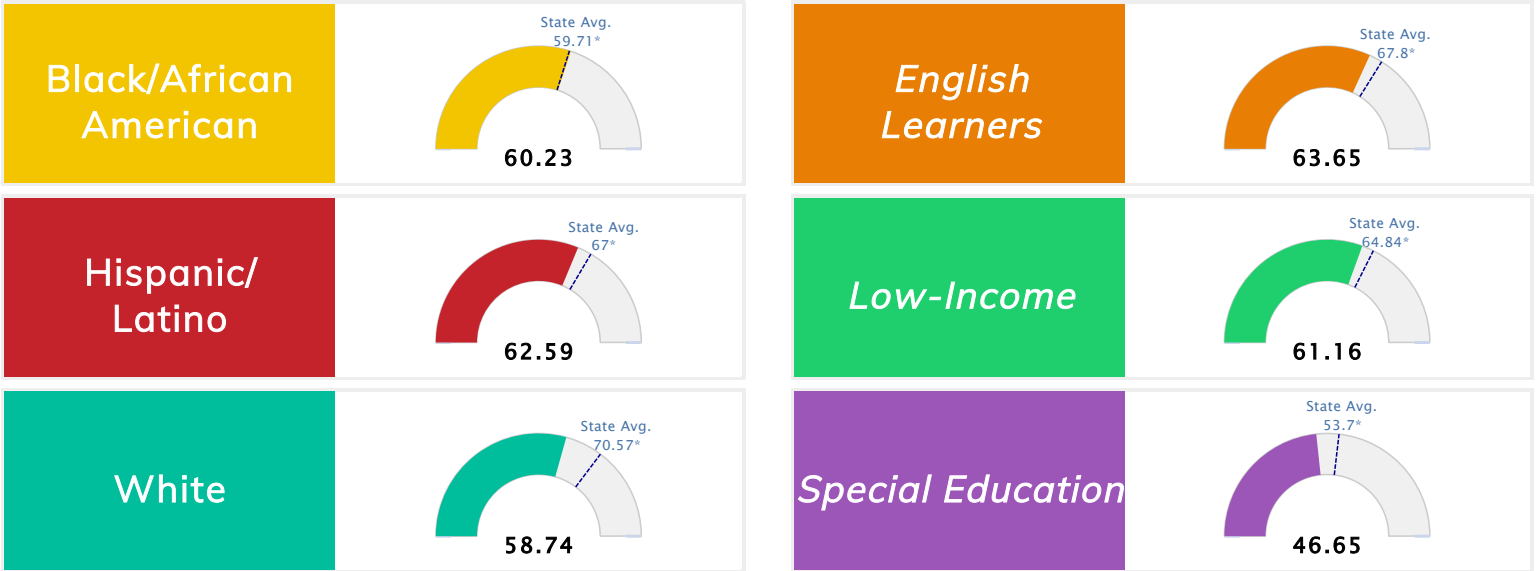

ELA % Tested	Math % Tested		ELA % Tested	Math % Tested
All Students	99.47%	99.47%			
Black / African American	100.00%	100.00%	English Learners	100.00%	100.00%
Hispanic / Latino	100.00%	100.00%	Economically Disadvantaged	99.47%	99.47%
White	96.77%	96.77%	Students with Disabilities	100.00%	100.00%

Prepared by the Arkansas Department of Education: Division of Elementary and Secondary Education