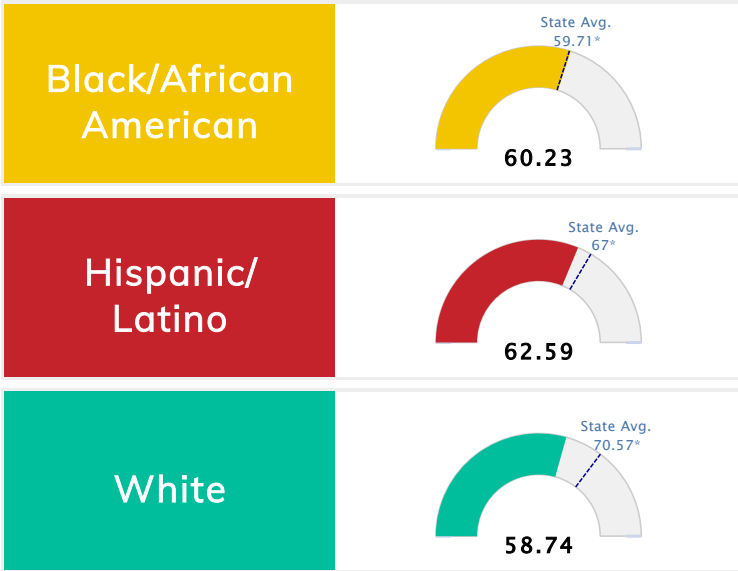

ELA % Tested	Math % Tested		ELA % Tested	Math % Tested
All Students	99.47%	99.47%			
Black / African American	100.00%	100.00%	English Learners	100.00%	100.00%
Hispanic / Latino	100.00%	100.00%	Economically Disadvantaged	99.47%	99.47%
White	96.77%	96.77%	Students with Disabilities	100.00%	100.00%

Prepared by the Arkansas Department of Education: Division of Elementary and Secondary Education