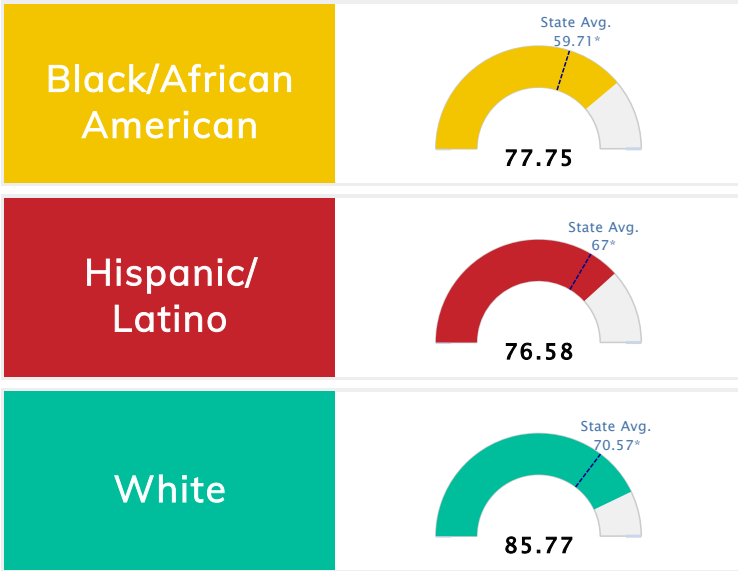

ELA % Tested	Math % Tested		ELA % Tested	Math % Tested
All Students	100.00%	100.00%			
Black / African American	100.00%	100.00%	English Learners	100.00%	100.00%
Hispanic / Latino	100.00%	100.00%	Economically Disadvantaged	100.00%	100.00%
White	100.00%	100.00%	Students with Disabilities	100.00%	100.00%

Prepared by the Arkansas Department of Education: Division of Elementary and Secondary Education