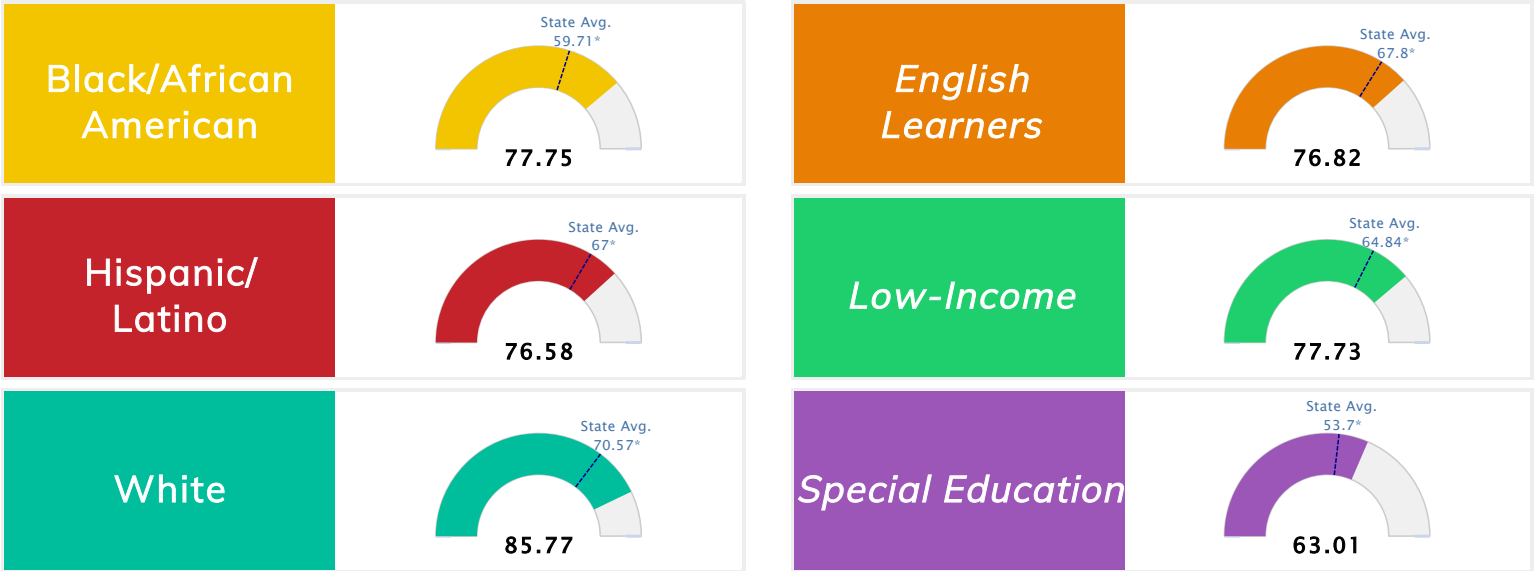

ELA % Tested	Math % Tested		ELA % Tested	Math % Tested

All Students	100.00%	100.00%			
Black / African American	100.00%	100.00%	English Learners	100.00%	100.00%
Hispanic / Latino	100.00%	100.00%	Economically Disadvantaged	100.00%	100.00%
White	100.00%	100.00%	Students with Disabilities	100.00%	100.00%

Prepared by the Arkansas Department of Education: Division of Elementary and Secondary Education