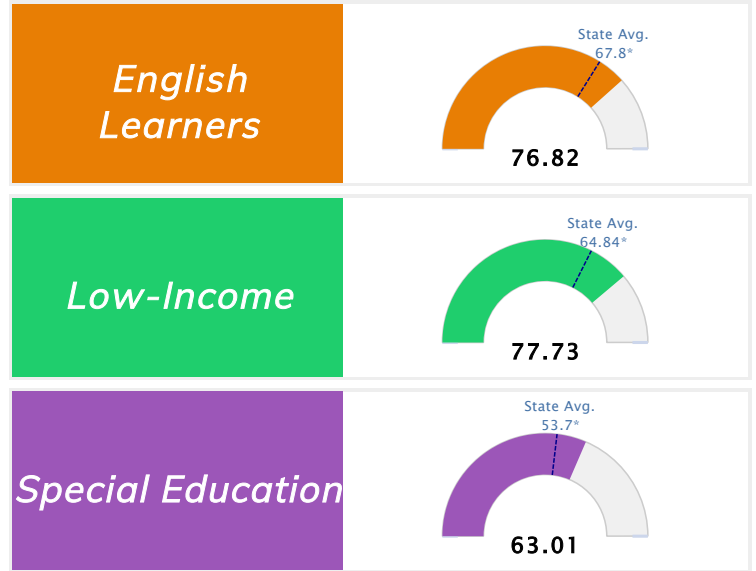

ELA % Tested	Math % Tested		ELA % Tested	Math % Tested
All Students	100.00%	100.00%			
Black / African American	100.00%	100.00%	English Learners	100.00%	100.00%
Hispanic / Latino	100.00%	100.00%	Economically Disadvantaged	100.00%	100.00%
White	100.00%	100.00%	Students with Disabilities	100.00%	100.00%

Prepared by the Arkansas Department of Education: Division of Elementary and Secondary Education