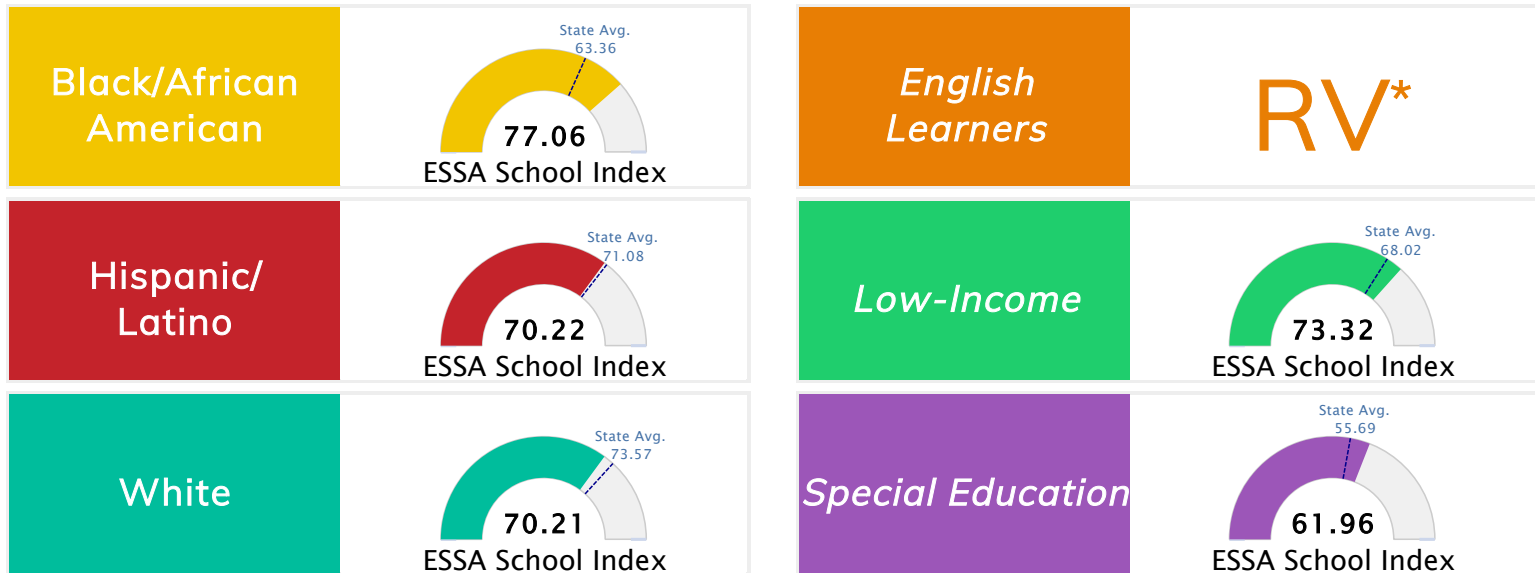

Note: Full color represents score

*RV = Restricted Value for sub-pops size < 10

Prepared by the Arkansas Department of Education