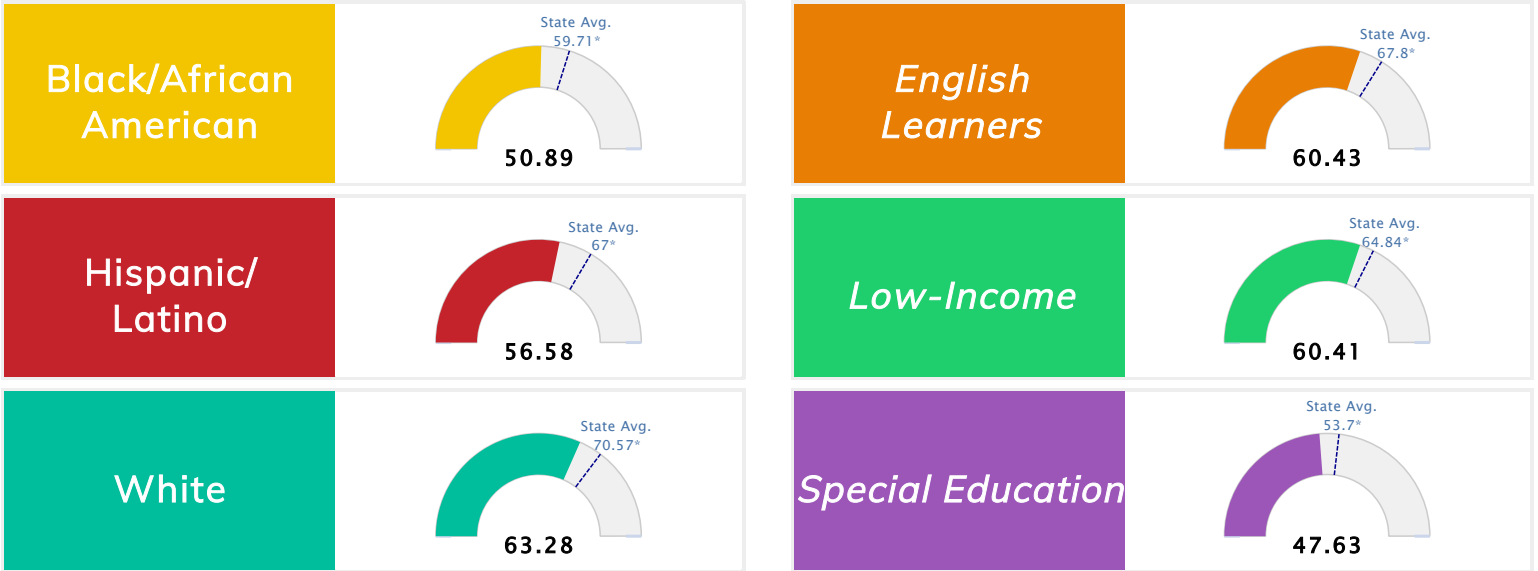

ELA % Tested	Math % Tested		ELA % Tested	Math % Tested
All Students	99.47%	99.47%			
Black / African American	100.00%	100.00%	English Learners	100.00%	100.00%
Hispanic / Latino	100.00%	100.00%	Economically Disadvantaged	99.47%	99.47%
White	99.16%	99.16%	Students with Disabilities	100.00%	100.00%

Prepared by the Arkansas Department of Education: Division of Elementary and Secondary Education