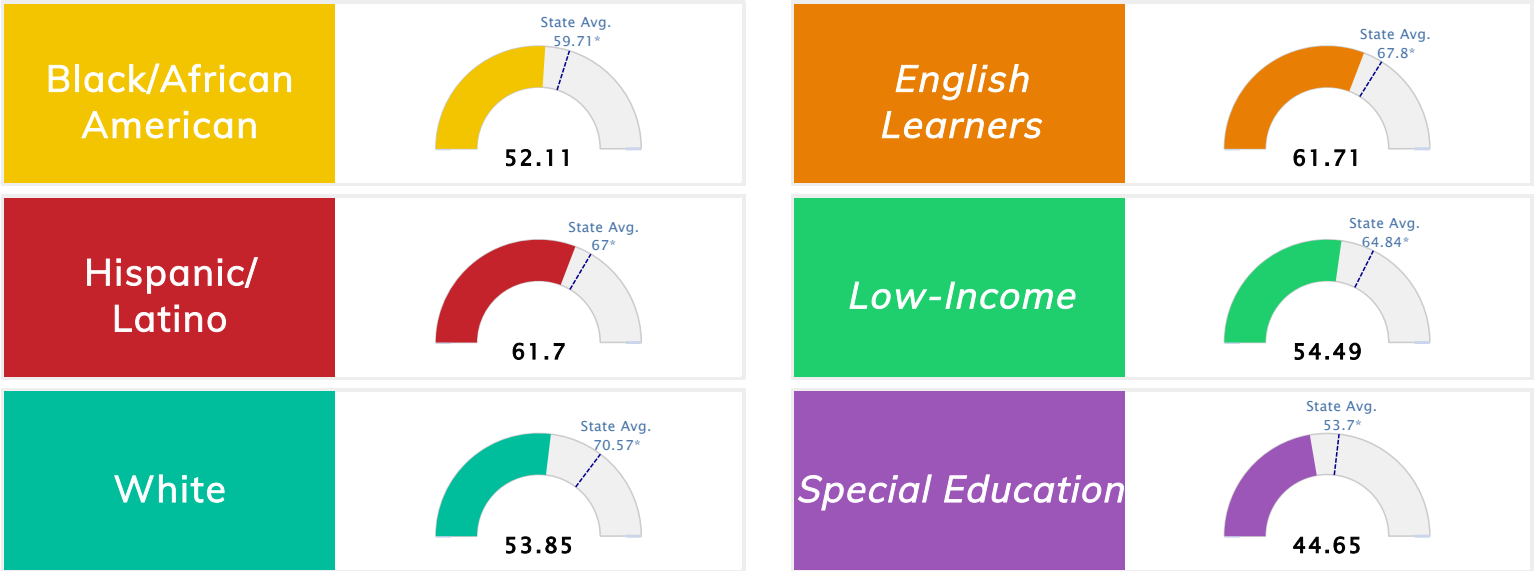

ELA % Tested	Math % Tested		ELA % Tested	Math % Tested
All Students	96.56%	98.85%			
Black / African American	96.67%	99.05%	English Learners	100.00%	100.00%
Hispanic / Latino	97.83%	97.83%	Economically Disadvantaged	96.56%	98.85%
White	95.65%	98.55%	Students with Disabilities	100.00%	100.00%

Prepared by the Arkansas Department of Education: Division of Elementary and Secondary Education