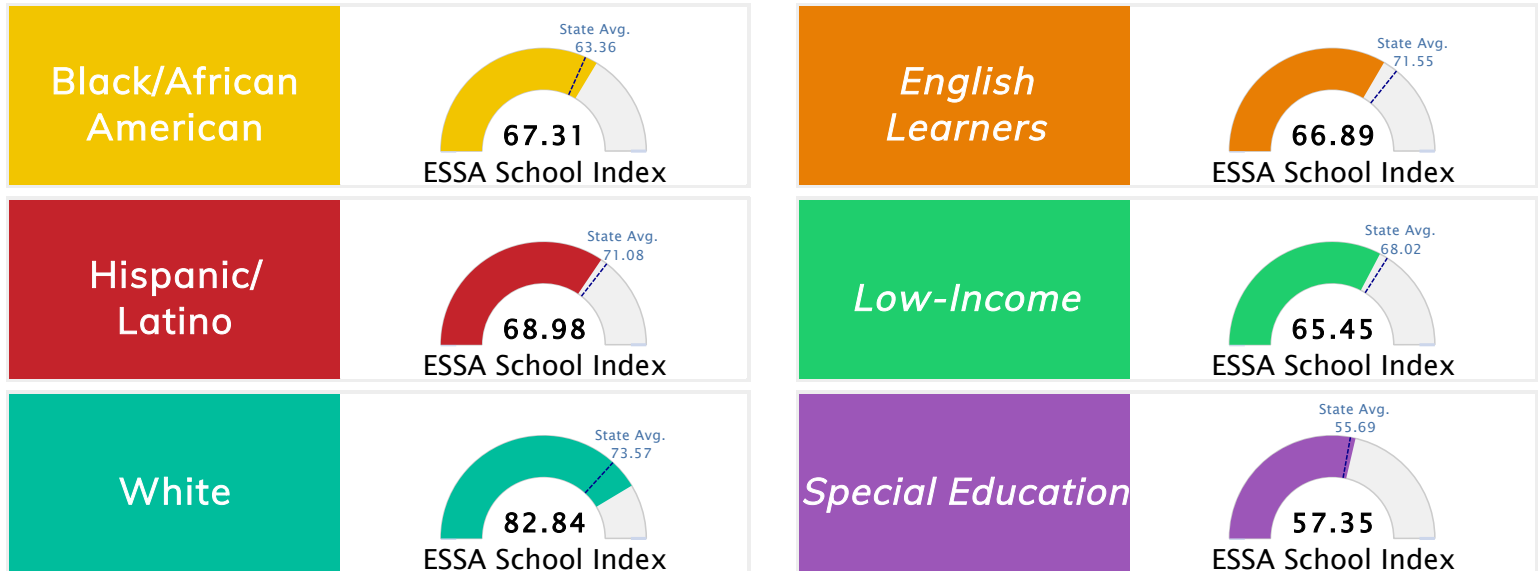

Note: Full color represents score

Prepared by the Arkansas Department of Education