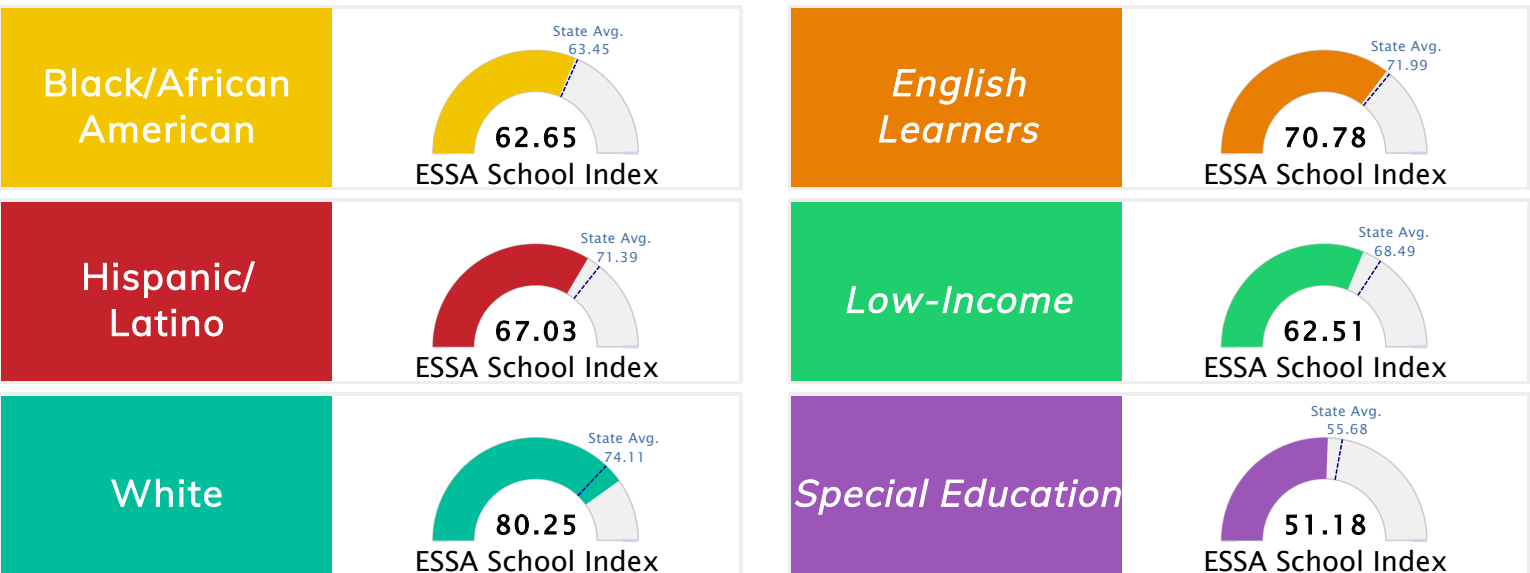

Note: Full color represents score

Prepared by the Arkansas Department of Education