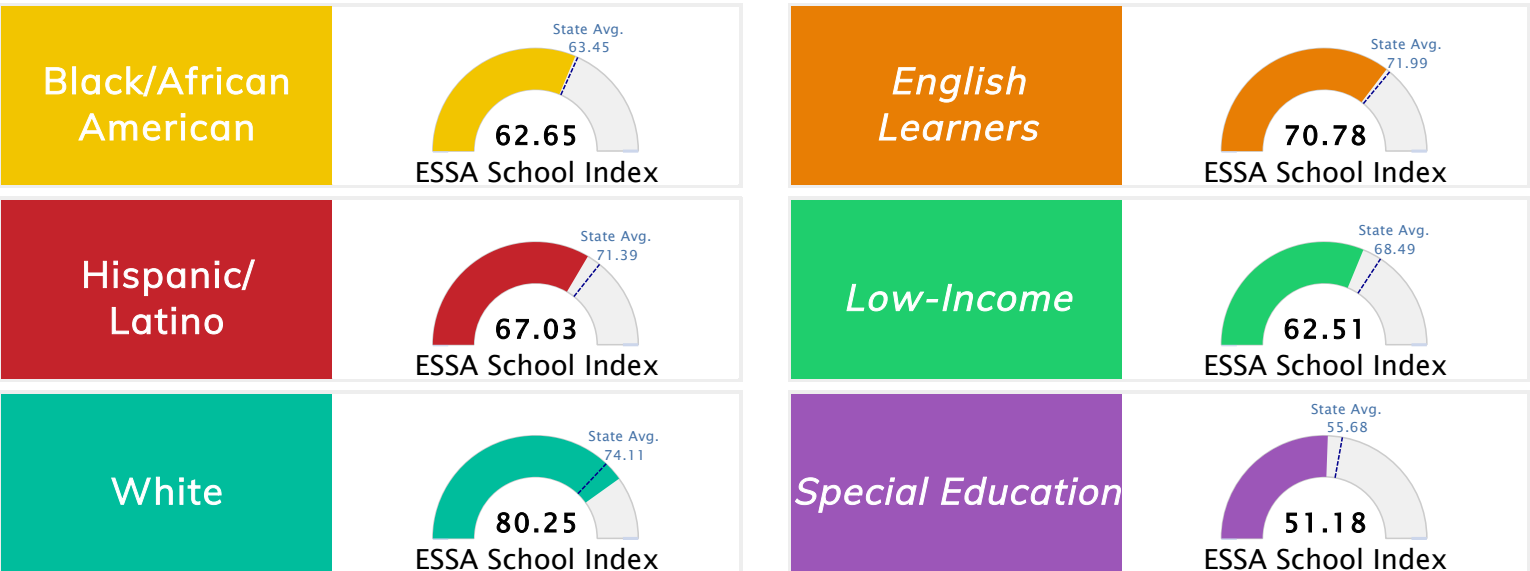

Note: Full color represents score

Prepared by the Arkansas Department of Education