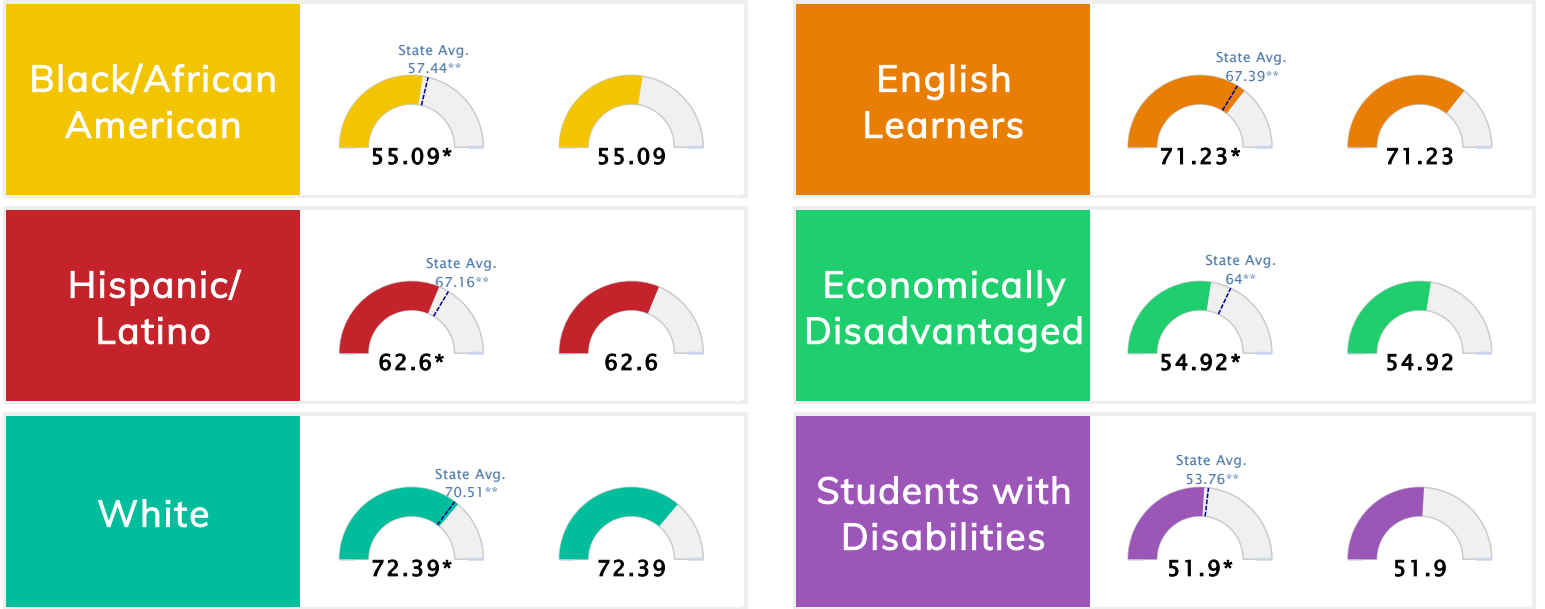

ELA % Tested	Math % Tested		ELA % Tested	Math % Tested

All Students	98.28%	98.28%			
Black / African American	98.37%	98.37%	English Learners	100.00%	100.00%
Hispanic / Latino	98.15%	98.15%	Economically Disadvantaged	99.40%	99.40%
White	97.54%	97.54%	Students with Disabilities	98.63%	98.63%

Prepared by the Arkansas Department of Education: Division of Elementary and Secondary Education