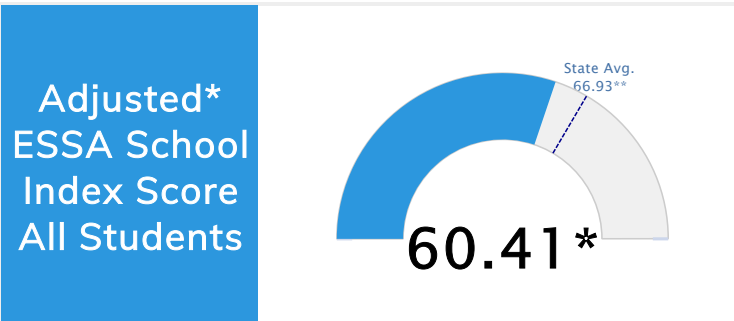

2020 - 2021 • Accountability At-a-Glance • Estem Elementary School

Contact Information
Estem Elementary School | Estem Public Charter School
Principal: Melissa Hurst | Superintendent: Nicholas G Patterson
112 W 3rd Street Little Rock, AR 72201-
http://www.estemschools.org | (501) 748-9200

Student Information			
Grades	K - 6	Total Enrollment	981
Black	63.61%	<i>English Learners</i>	4.28%
Hispanic	8.46%	<i>Economically Disadvantaged</i>	57.80%
White	19.78%	<i>Students with Disabilities</i>	12.13%

The Public School Rating System (A.C.A. § 6-15-2105) was suspended for the 2020-2021 school year by Act 89 of 2021

School Performance • ESSA School Index Score 2021

*To ensure stakeholders can draw reasonable conclusions about school performance, two scores are reported for all students and subgroups of students. This promotes increased transparency and ensures the information on performance is meaningful and comparable as required by Section 1111(c)(4)(E)(ii) of the Every Student Succeeds Act.

Two scores reported (If both scores are equal the school tested 95% or more students):

- **Adjusted ESSA School Index score:** The Annual ESSA School Index Score follows the approved [ESSA Business Rules](#).
- **Unadjusted ESSA School Index score:** This score reflects school performance for full academic year students that were tested regardless of whether 95% of students tested. Please see percent tested below. These data should only be used to facilitate discussions regarding the impact of COVID-19.

**State Average of ESSA School Index Scores for Grade Span.