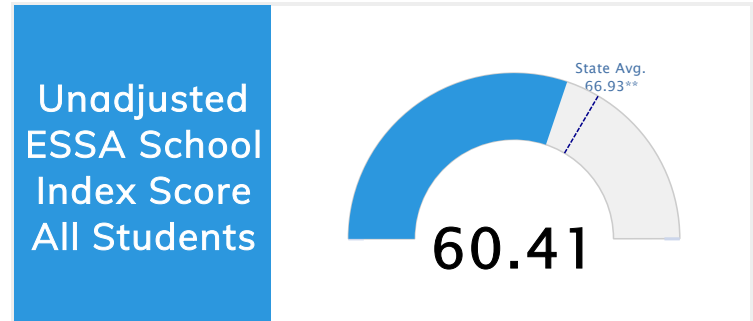

2020 - 2021 • Accountability At-a-Glance • Estem Elementary School

Contact Information
Estem Elementary School | Estem Public Charter School
Principal: Melissa Hurst | Superintendent: Nicholas G Patterson
112 W 3rd Street Little Rock, AR 72201-
http://www.estemschools.org | (501) 748-9200

Student Information			
Grades	K - 6	Total Enrollment	981
Black	63.61%	<i>English Learners</i>	4.28%
Hispanic	8.46%	<i>Economically Disadvantaged</i>	57.80%
White	19.78%	<i>Students with Disabilities</i>	12.13%

The Public School Rating System (A.C.A. § 6-15-2105) was suspended for the 2020-2021 school year by Act 89 of 2021

School Performance • ESSA School Index Score 2021

*To ensure stakeholders can draw reasonable conclusions about school performance, two scores are reported for all students and subgroups of students. This promotes increased transparency and ensures the information on performance is meaningful and comparable as required by Section 1111(c)(4)(E)(ii) of the Every Student Succeeds Act.

Two scores reported (If both scores are equal the school tested 95% or more students):

- **Adjusted ESSA School Index score:** The Annual ESSA School Index Score follows the approved [ESSA Business Rules](#).
- **Unadjusted ESSA School Index score:** This score reflects school performance for full academic year students that were tested regardless of whether 95% of students tested. Please see percent tested below. These data should only be used to facilitate discussions regarding the impact of COVID-19.

**State Average of ESSA School Index Scores for Grade Span.