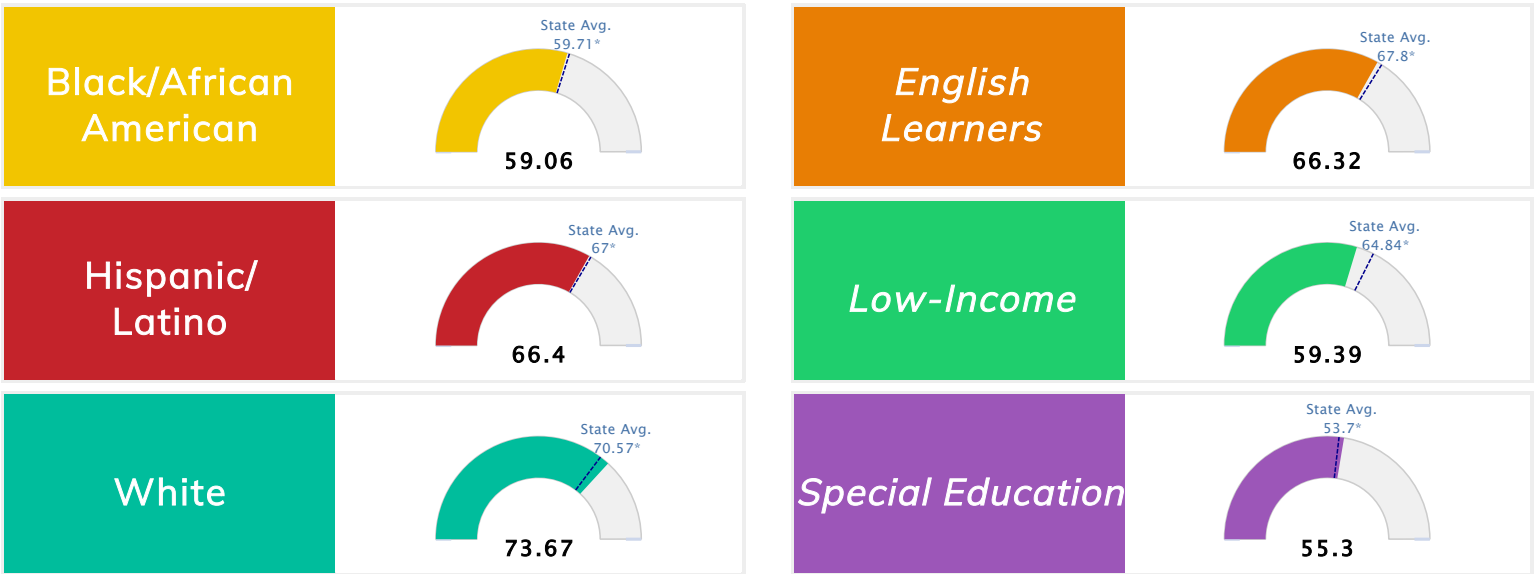

ELA % Tested	Math % Tested		ELA % Tested	Math % Tested
All Students	99.80%	99.80%			
Black / African American	99.71%	99.71%	English Learners	100.00%	100.00%
Hispanic / Latino	100.00%	100.00%	Economically Disadvantaged	99.73%	99.73%
White	100.00%	100.00%	Students with Disabilities	98.75%	98.75%

Prepared by the Arkansas Department of Education: Division of Elementary and Secondary Education