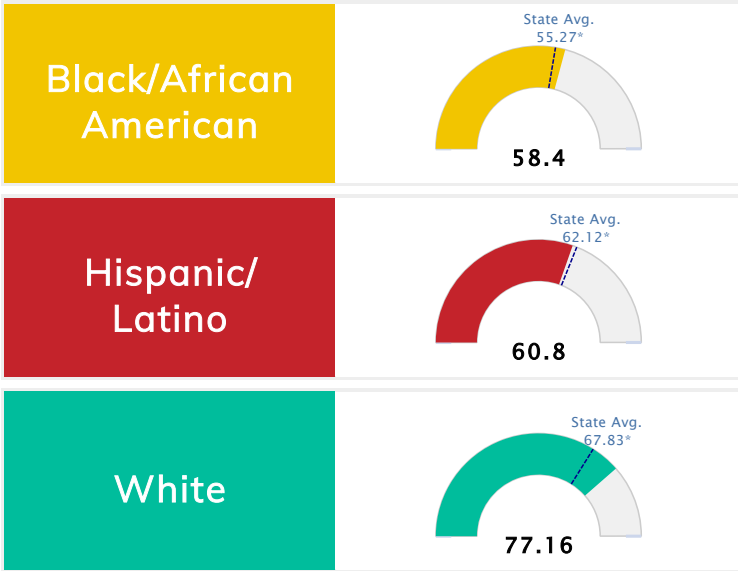

ELA % Tested	Math % Tested		ELA % Tested	Math % Tested
All Students	100.00%	100.00%			
Black / African American	100.00%	100.00%	English Learners	100.00%	100.00%
Hispanic / Latino	100.00%	100.00%	Economically Disadvantaged	100.00%	100.00%
White	100.00%	100.00%	Students with Disabilities	100.00%	100.00%

Prepared by the Arkansas Department of Education: Division of Elementary and Secondary Education