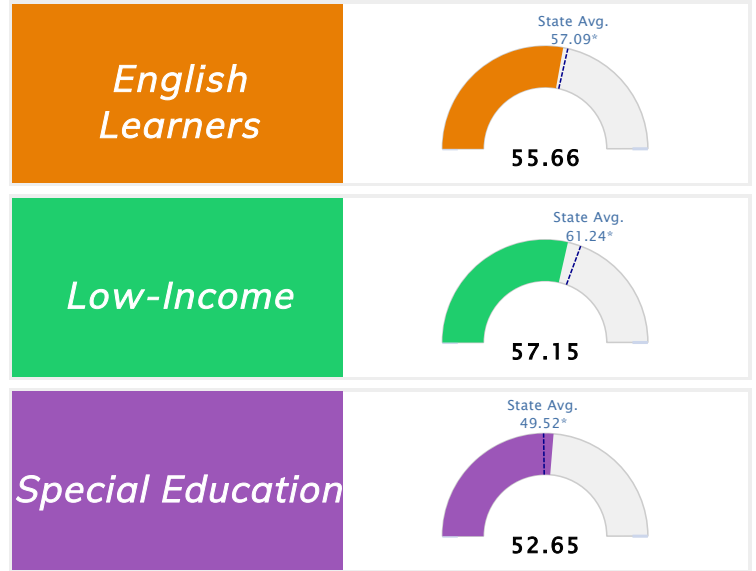

ELA % Tested	Math % Tested		ELA % Tested	Math % Tested
All Students	100.00%	100.00%			
Black / African American	100.00%	100.00%	English Learners	100.00%	100.00%
Hispanic / Latino	100.00%	100.00%	Economically Disadvantaged	100.00%	100.00%
White	100.00%	100.00%	Students with Disabilities	100.00%	100.00%

Prepared by the Arkansas Department of Education: Division of Elementary and Secondary Education