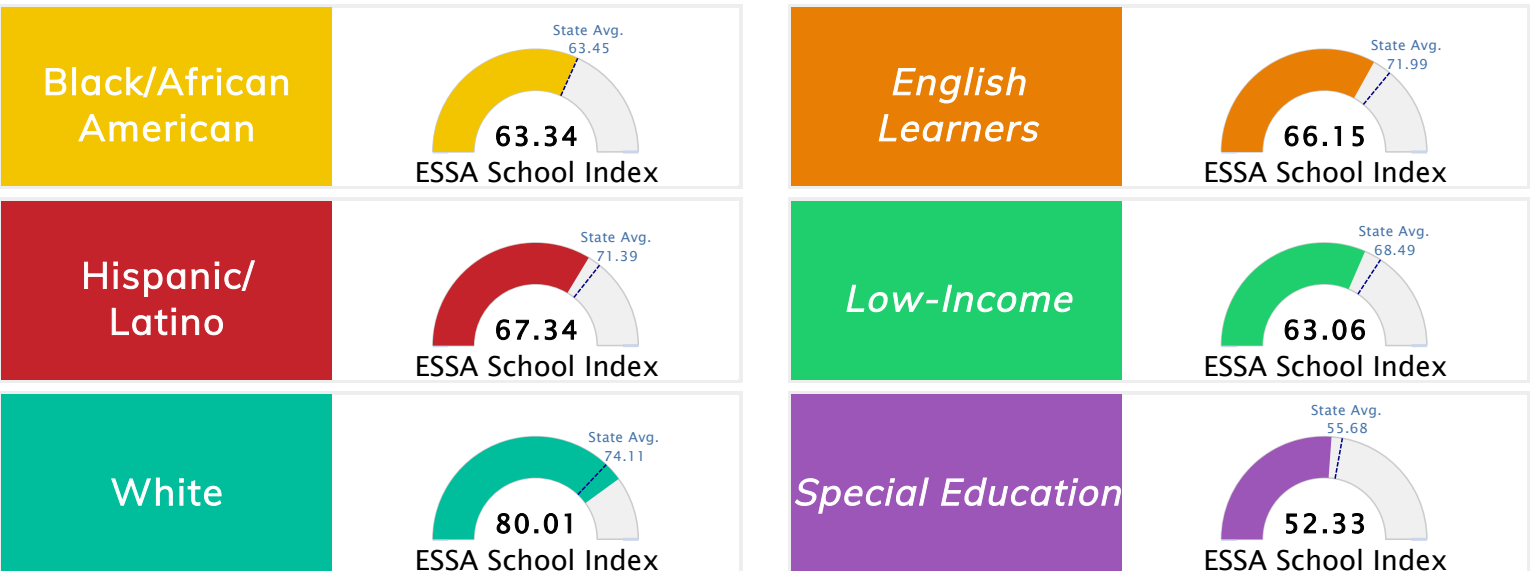

A = 79.26 and Above
B = 72.17 - 79.25
C = 64.98 - 72.16
D = 58.09 - 64.97
F = 0.00 - 58.08

* Alternative Education (AE) program students included in attendance zone for school rating

[Learn More about Public School Rating](#)

School Performance on the ESSA School Index Score (Federal Accountability)

Graph represents where scores fall in comparison to state averages. For more information about the Every Student Succeeds Act and the ESSA School Index, visit arkansased.gov.

Note: Full color represents score