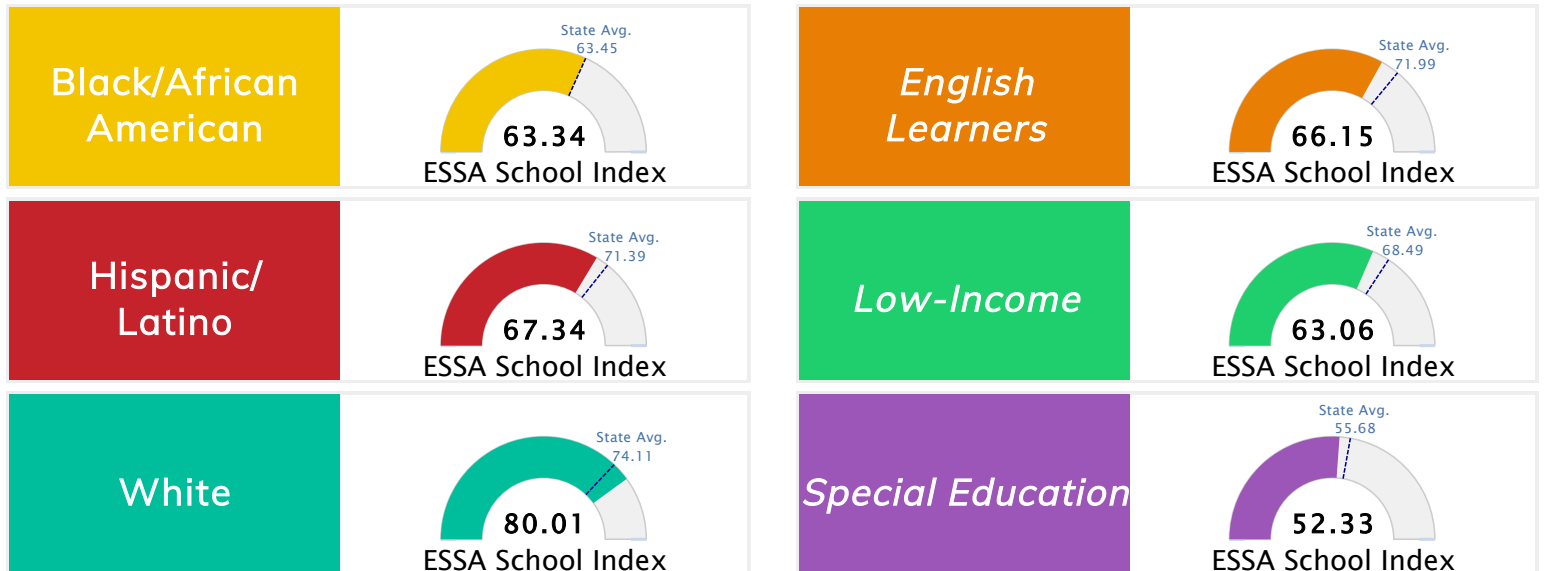

Note: Full color represents score