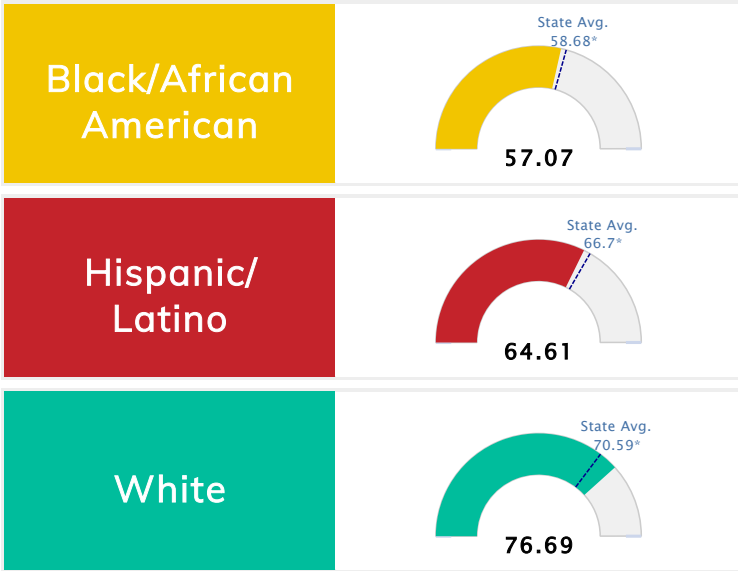

ELA % Tested	Math % Tested		ELA % Tested	Math % Tested
All Students	99.39%	99.19%			
Black / African American	99.68%	99.36%	English Learners	100.00%	100.00%
Hispanic / Latino	100.00%	100.00%	Economically Disadvantaged	99.70%	99.40%
White	97.75%	97.75%	Students with Disabilities	100.00%	100.00%

Prepared by the Arkansas Department of Education: Division of Elementary and Secondary Education