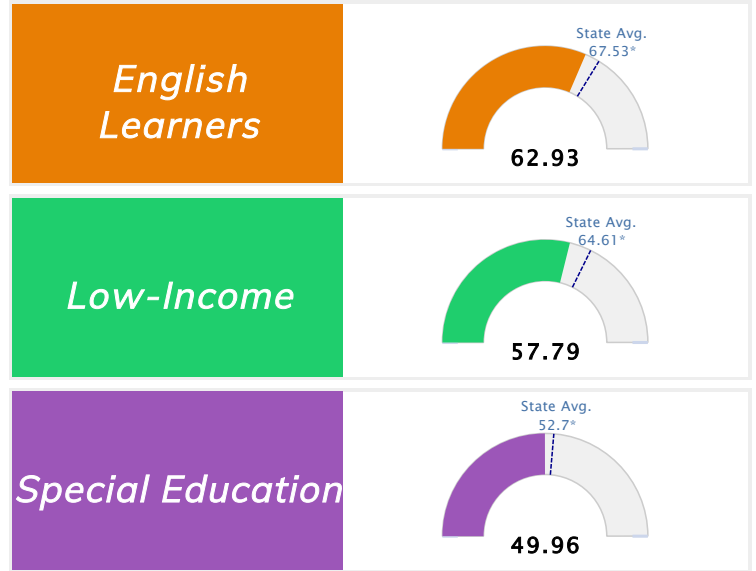

ELA % Tested	Math % Tested		ELA % Tested	Math % Tested
All Students	99.39%	99.19%			
Black / African American	99.68%	99.36%	English Learners	100.00%	100.00%
Hispanic / Latino	100.00%	100.00%	Economically Disadvantaged	99.70%	99.40%
White	97.75%	97.75%	Students with Disabilities	100.00%	100.00%

Prepared by the Arkansas Department of Education: Division of Elementary and Secondary Education