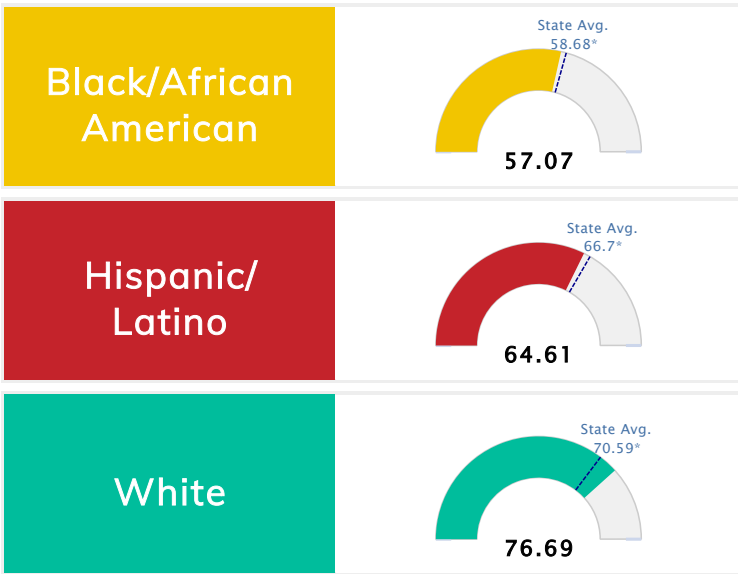

ELA % Tested	Math % Tested		ELA % Tested	Math % Tested
All Students	99.39%	99.19%			
Black / African American	99.68%	99.36%	English Learners	100.00%	100.00%
Hispanic / Latino	100.00%	100.00%	Economically Disadvantaged	99.70%	99.40%
White	97.75%	97.75%	Students with Disabilities	100.00%	100.00%

Prepared by the Arkansas Department of Education: Division of Elementary and Secondary Education