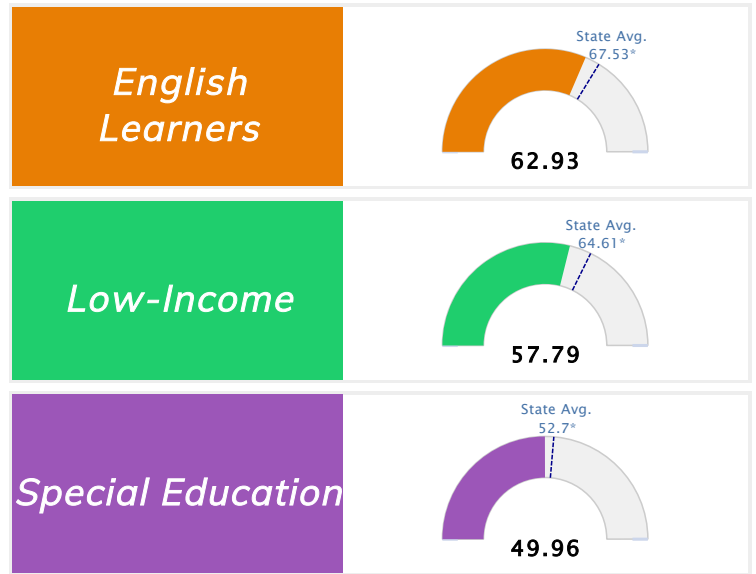

ELA % Tested	Math % Tested		ELA % Tested	Math % Tested
All Students	99.39%	99.19%			
Black / African American	99.68%	99.36%	English Learners	100.00%	100.00%
Hispanic / Latino	100.00%	100.00%	Economically Disadvantaged	99.70%	99.40%
White	97.75%	97.75%	Students with Disabilities	100.00%	100.00%

Prepared by the Arkansas Department of Education: Division of Elementary and Secondary Education