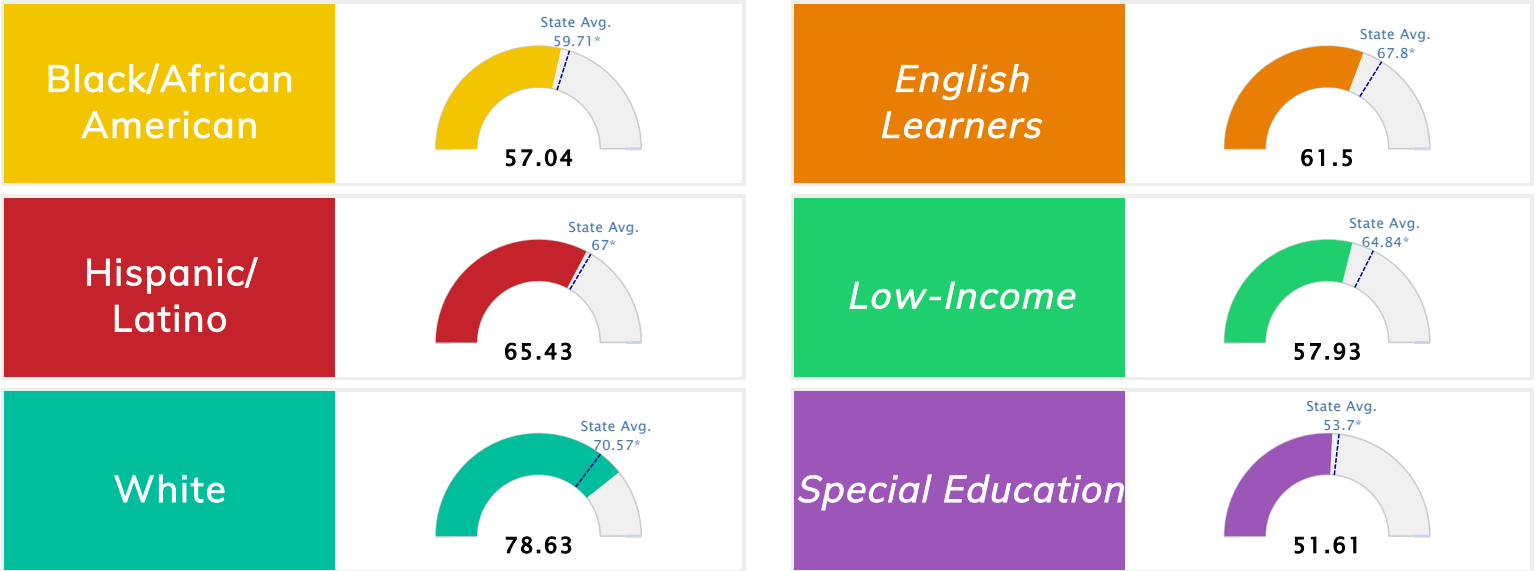

ELA % Tested	Math % Tested		ELA % Tested	Math % Tested

All Students	99.34%	99.34%			
Black / African American	98.99%	98.99%	English Learners	100.00%	100.00%
Hispanic / Latino	100.00%	100.00%	Economically Disadvantaged	99.10%	99.10%
White	100.00%	100.00%	Students with Disabilities	100.00%	100.00%

Prepared by the Arkansas Department of Education: Division of Elementary and Secondary Education