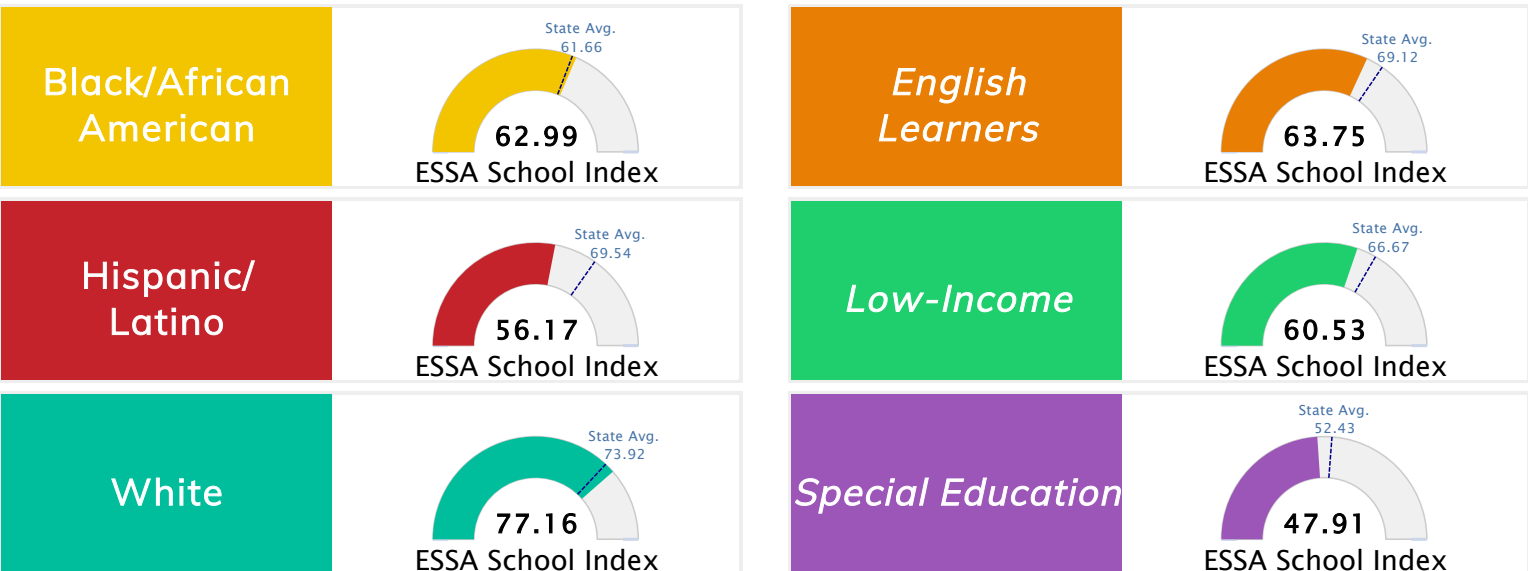

## Public School Rating Score (State Accountability: A-F Letter Grade)

<b>State Accountability</b>	<b>63.99</b>	<b>Public School Rating</b>	<b>C</b>	<b>Rating Scale</b>	A = 75.59 and Above B = 69.94 - 75.58 C = 63.73 - 69.93 D = 53.58 - 63.72 F = 0.00 - 53.57
-----------------------------	--------------	-----------------------------	----------	---------------------	--

\* Alternative Education (AE) program students included in attendance zone for school rating

[Learn More about Public School Rating](#)

Note: Full color represents score