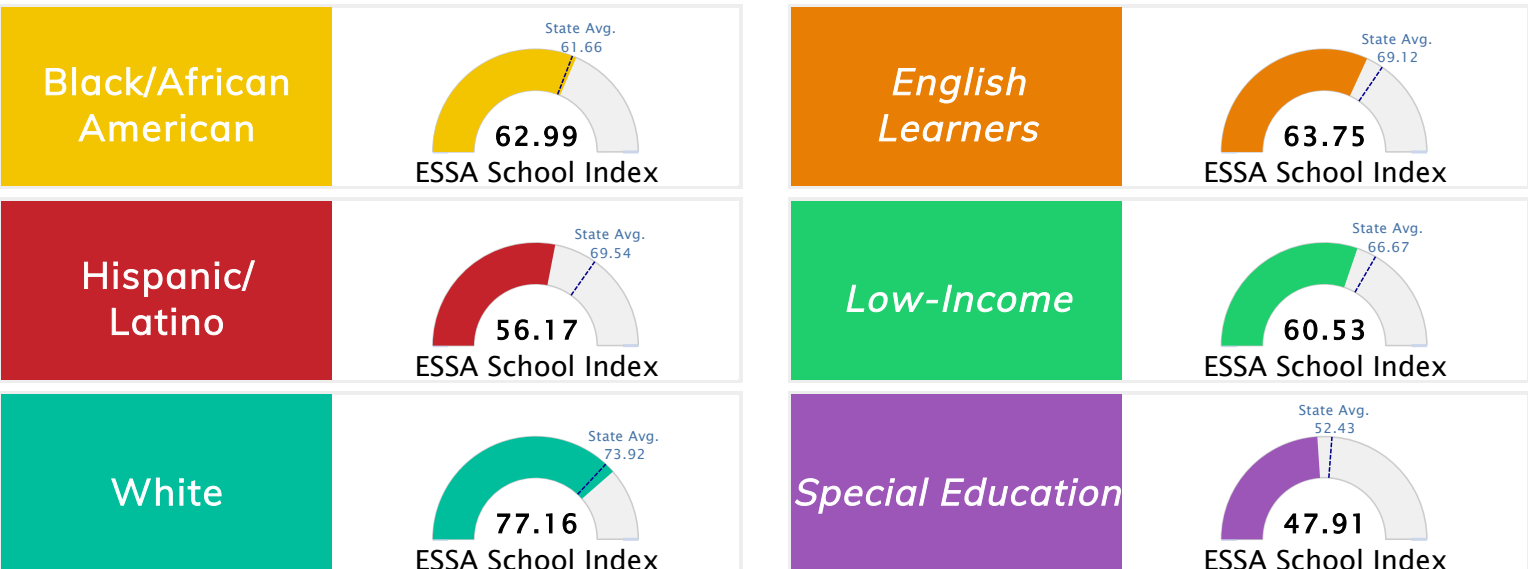

A = 75.59 and Above  
B = 69.94 - 75.58  
C = 63.73 - 69.93  
D = 53.58 - 63.72  
F = 0.00 - 53.57

\* Alternative Education (AE) program students included in attendance zone for school rating

[Learn More about Public School Rating](#)

## School Performance on the ESSA School Index Score (Federal Accountability)

Graph represents where scores fall in comparison to state averages. For more information about the Every Student Succeeds Act and the ESSA School Index, visit [arkansased.gov](http://arkansased.gov).

Note: Full color represents score