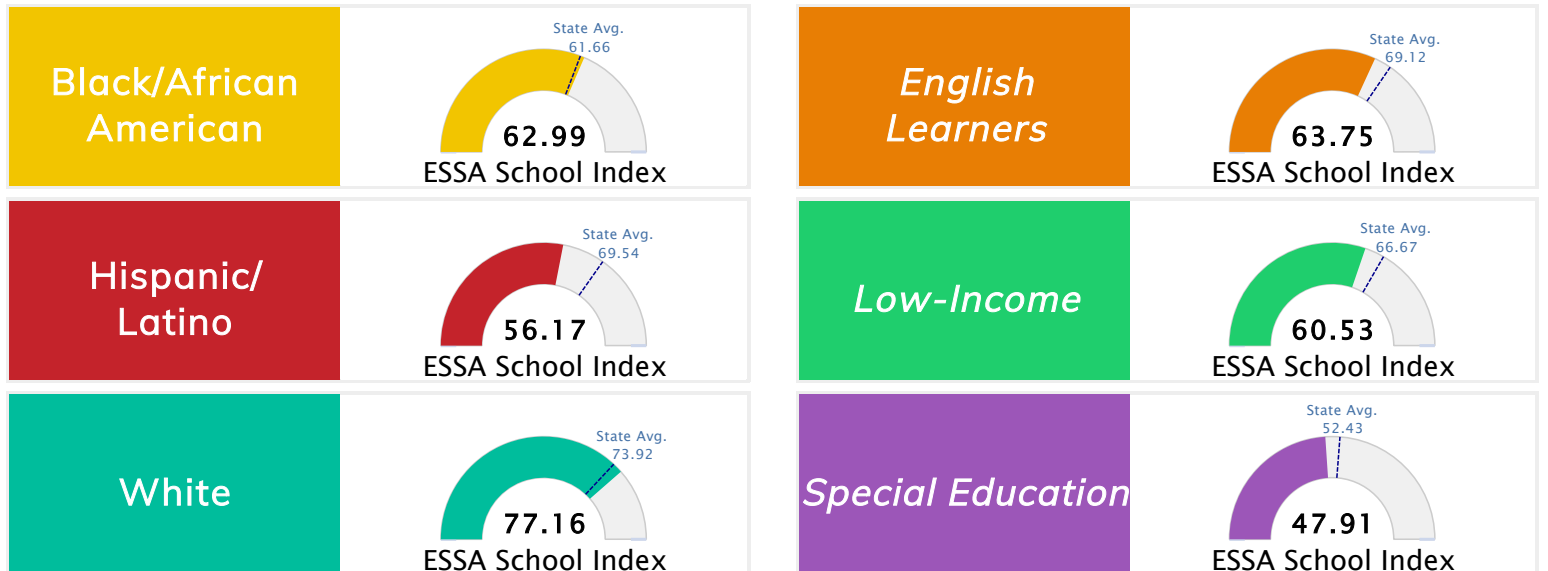

A = 75.59 and Above
B = 69.94 - 75.58
C = 63.73 - 69.93
D = 53.58 - 63.72
F = 0.00 - 53.57

* Alternative Education (AE) program students included in attendance zone for school rating

[Learn More about Public School Rating](#)

School Performance on the ESSA School Index Score (Federal Accountability)

Graph represents where scores fall in comparison to state averages. For more information about the Every Student Succeeds Act and the ESSA School Index, visit arkansased.gov.

Note: Full color represents score