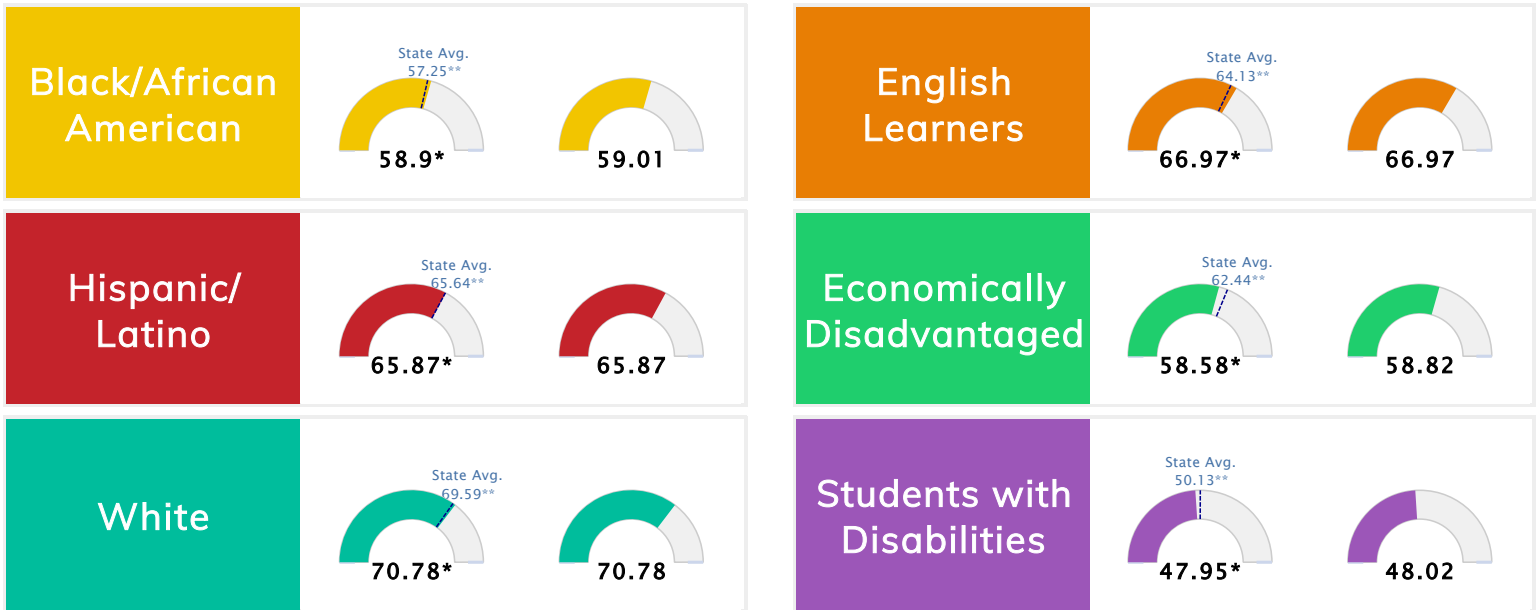

ELA % Tested	Math % Tested		ELA % Tested	Math % Tested
All Students	95.78%	98.42%			
Black / African American	94.53%	98.05%	English Learners	100.00%	100.00%
Hispanic / Latino	100.00%	100.00%	Economically Disadvantaged	93.28%	97.48%
White	98.11%	98.11%	Students with Disabilities	93.18%	97.73%

Prepared by the Arkansas Department of Education: Division of Elementary and Secondary Education