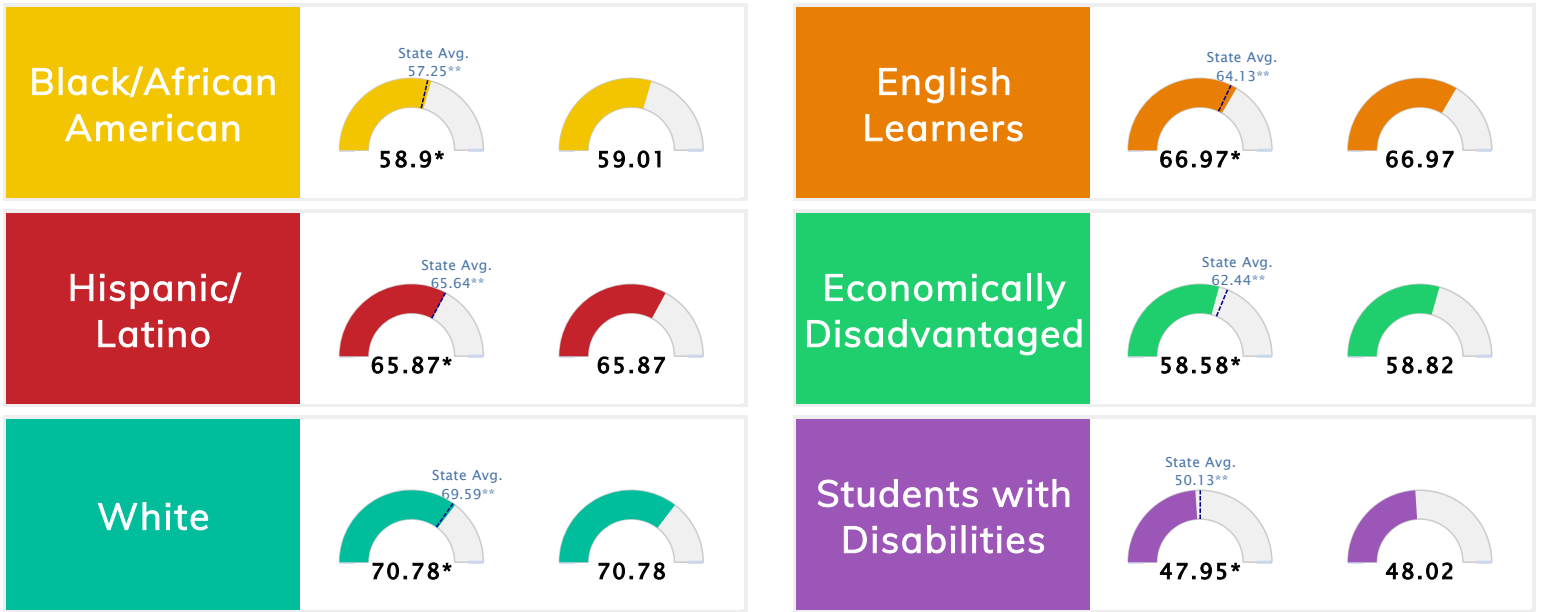

ELA % Tested	Math % Tested		ELA % Tested	Math % Tested
All Students	95.78%	98.42%			
Black / African American	94.53%	98.05%	English Learners	100.00%	100.00%
Hispanic / Latino	100.00%	100.00%	Economically Disadvantaged	93.28%	97.48%
White	98.11%	98.11%	Students with Disabilities	93.18%	97.73%

Prepared by the Arkansas Department of Education: Division of Elementary and Secondary Education