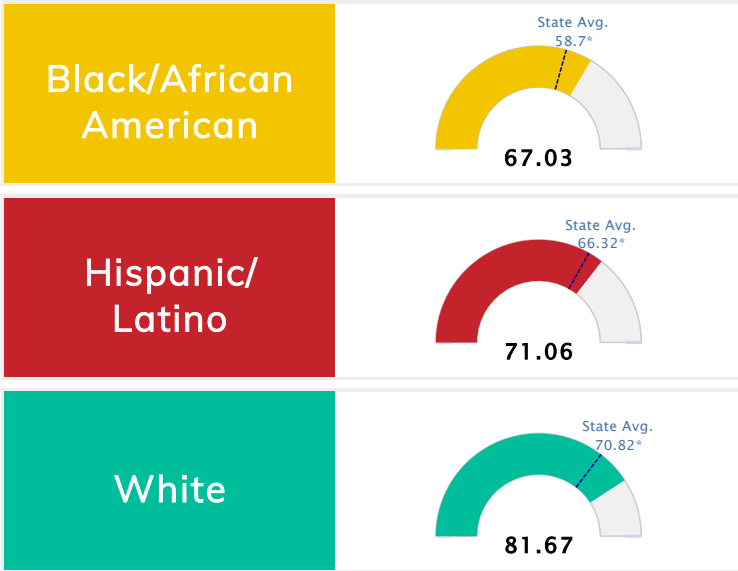

ELA % Tested	Math % Tested		ELA % Tested	Math % Tested
All Students	99.37%	100.00%			
Black / African American	99.51%	100.00%	English Learners	96.55%	100.00%
Hispanic / Latino	97.92%	100.00%	Economically Disadvantaged	99.07%	100.00%
White	100.00%	100.00%	Students with Disabilities	100.00%	100.00%

Prepared by the Arkansas Department of Education: Division of Elementary and Secondary Education