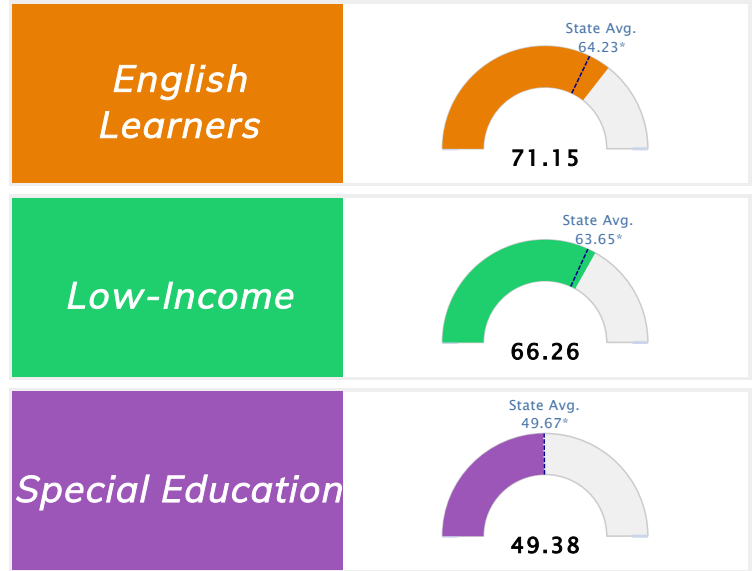

ELA % Tested	Math % Tested		ELA % Tested	Math % Tested
All Students	99.37%	100.00%			
Black / African American	99.51%	100.00%	English Learners	96.55%	100.00%
Hispanic / Latino	97.92%	100.00%	Economically Disadvantaged	99.07%	100.00%
White	100.00%	100.00%	Students with Disabilities	100.00%	100.00%

Prepared by the Arkansas Department of Education: Division of Elementary and Secondary Education