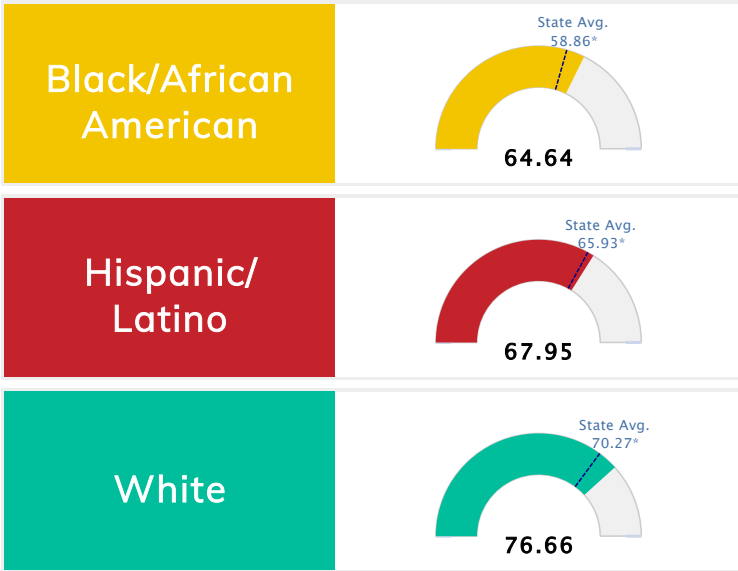

ELA % Tested	Math % Tested		ELA % Tested	Math % Tested
All Students	99.28%	99.64%			
Black / African American	99.44%	99.44%	English Learners	100.00%	100.00%
Hispanic / Latino	100.00%	100.00%	Economically Disadvantaged	99.49%	99.49%
White	97.62%	100.00%	Students with Disabilities	100.00%	100.00%

Prepared by the Arkansas Department of Education: Division of Elementary and Secondary Education