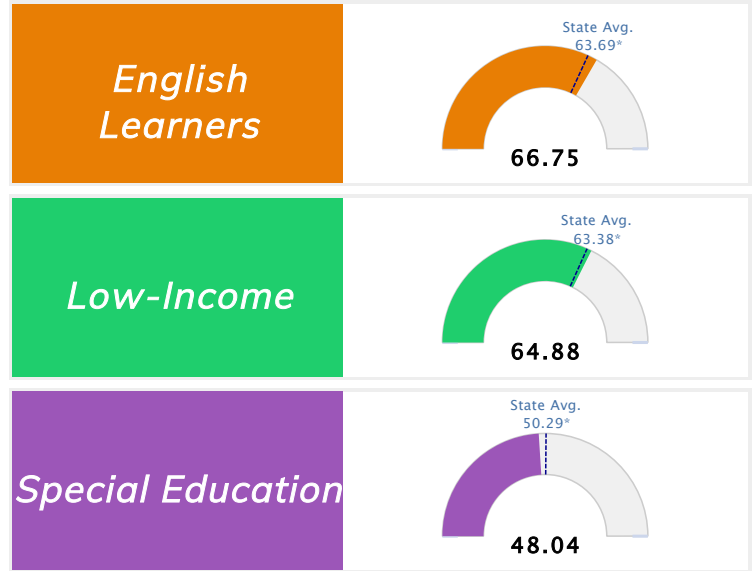

ELA % Tested	Math % Tested		ELA % Tested	Math % Tested
All Students	99.28%	99.64%			
Black / African American	99.44%	99.44%	English Learners	100.00%	100.00%
Hispanic / Latino	100.00%	100.00%	Economically Disadvantaged	99.49%	99.49%
White	97.62%	100.00%	Students with Disabilities	100.00%	100.00%

Prepared by the Arkansas Department of Education: Division of Elementary and Secondary Education