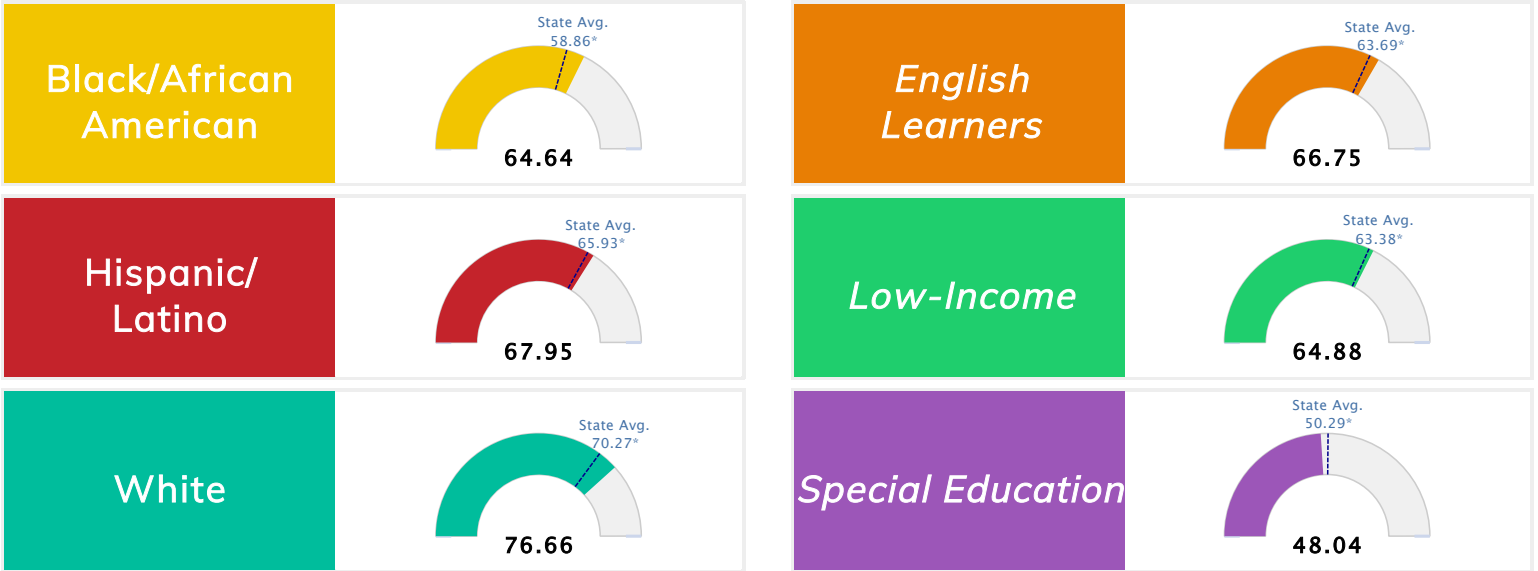

ELA % Tested	Math % Tested		ELA % Tested	Math % Tested
All Students	99.28%	99.64%			
Black / African American	99.44%	99.44%	English Learners	100.00%	100.00%
Hispanic / Latino	100.00%	100.00%	Economically Disadvantaged	99.49%	99.49%
White	97.62%	100.00%	Students with Disabilities	100.00%	100.00%

Prepared by the Arkansas Department of Education: Division of Elementary and Secondary Education