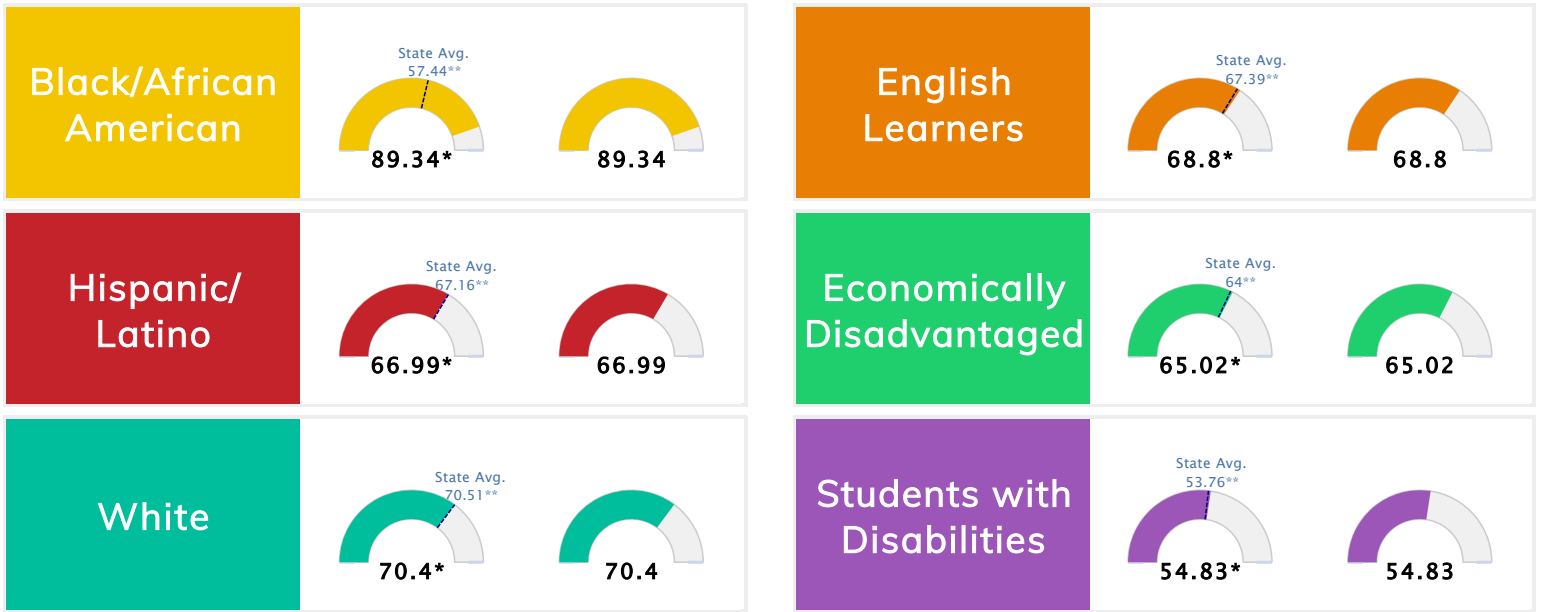

ELA % Tested	Math % Tested		ELA % Tested	Math % Tested

All Students	98.51%	98.81%			
Black / African American	100.00%	100.00%	English Learners	100.00%	100.00%
Hispanic / Latino	100.00%	100.00%	Economically Disadvantaged	99.29%	99.29%
White	98.71%	99.04%	Students with Disabilities	96.49%	96.49%

Prepared by the Arkansas Department of Education: Division of Elementary and Secondary Education