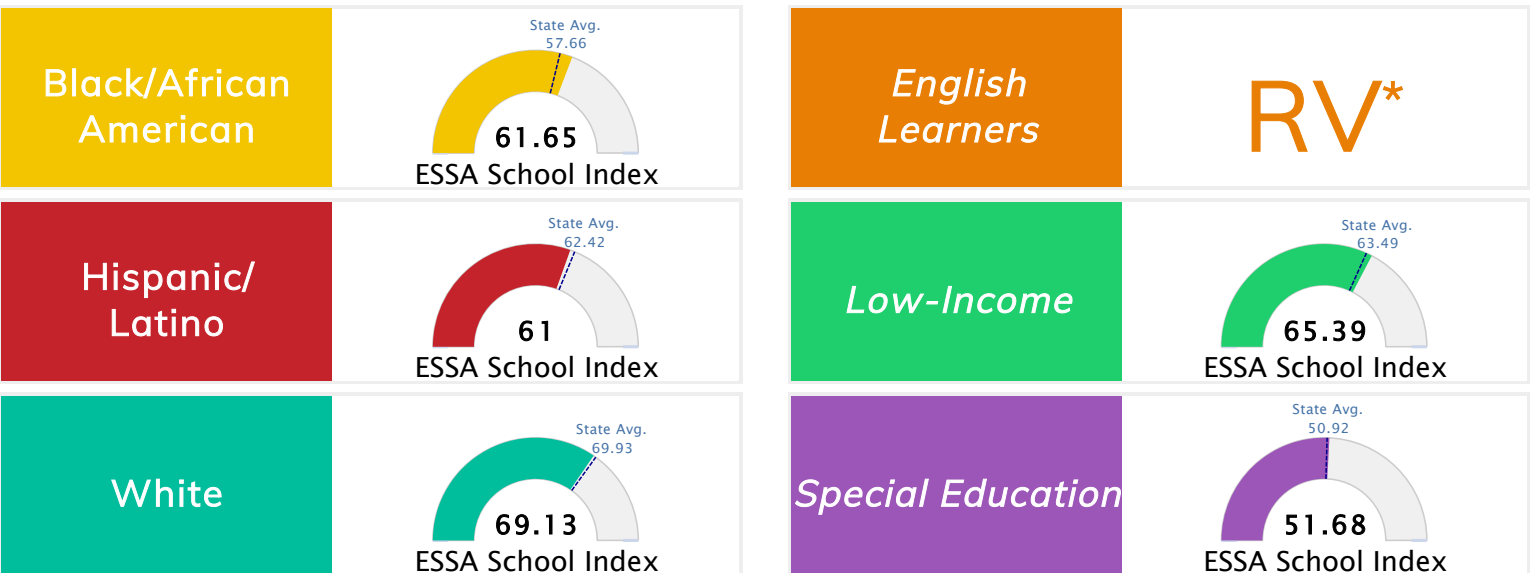

Note: Full color represents score

*RV = Restricted Value for sub-pops size < 10

Prepared by the Arkansas Department of Education